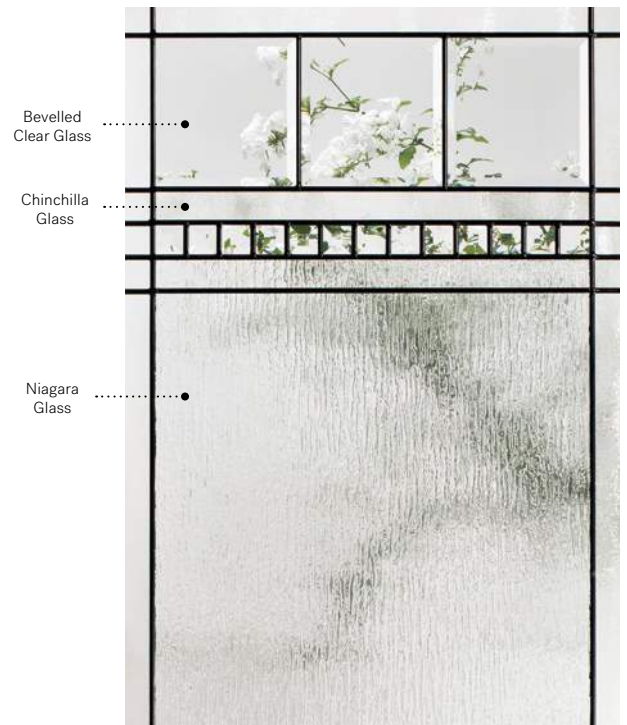

Celeste

Orleans steel door with Prestige Mouldings p.23. Celeste 22"×48" doorglass with 8"×48" sidelite p.71.

Celeste

Celeste juxtaposes different types of glass within its patina coming, creating a delicate geometric pattern with a refined and balanced light effect.

Orleans steel door p.23. Chanelle 22" x 48" doorglass with 8" x 48" sidelite p.73.

Chanelle

Chanelle will bring a stately, elegant and timeless touch to any home, classic or modern. With clean lines and bright bevels, it creates stunning light effects.

Stained glass: Chinchilla glass, bevelled clear glass and Niagara glass.

Caming: Patina.

Frames: Contemporary, Novapvc or Stainable.

Sidelites and transom: Looks great accompanied by Niagara glass.

Available in custom sizes.