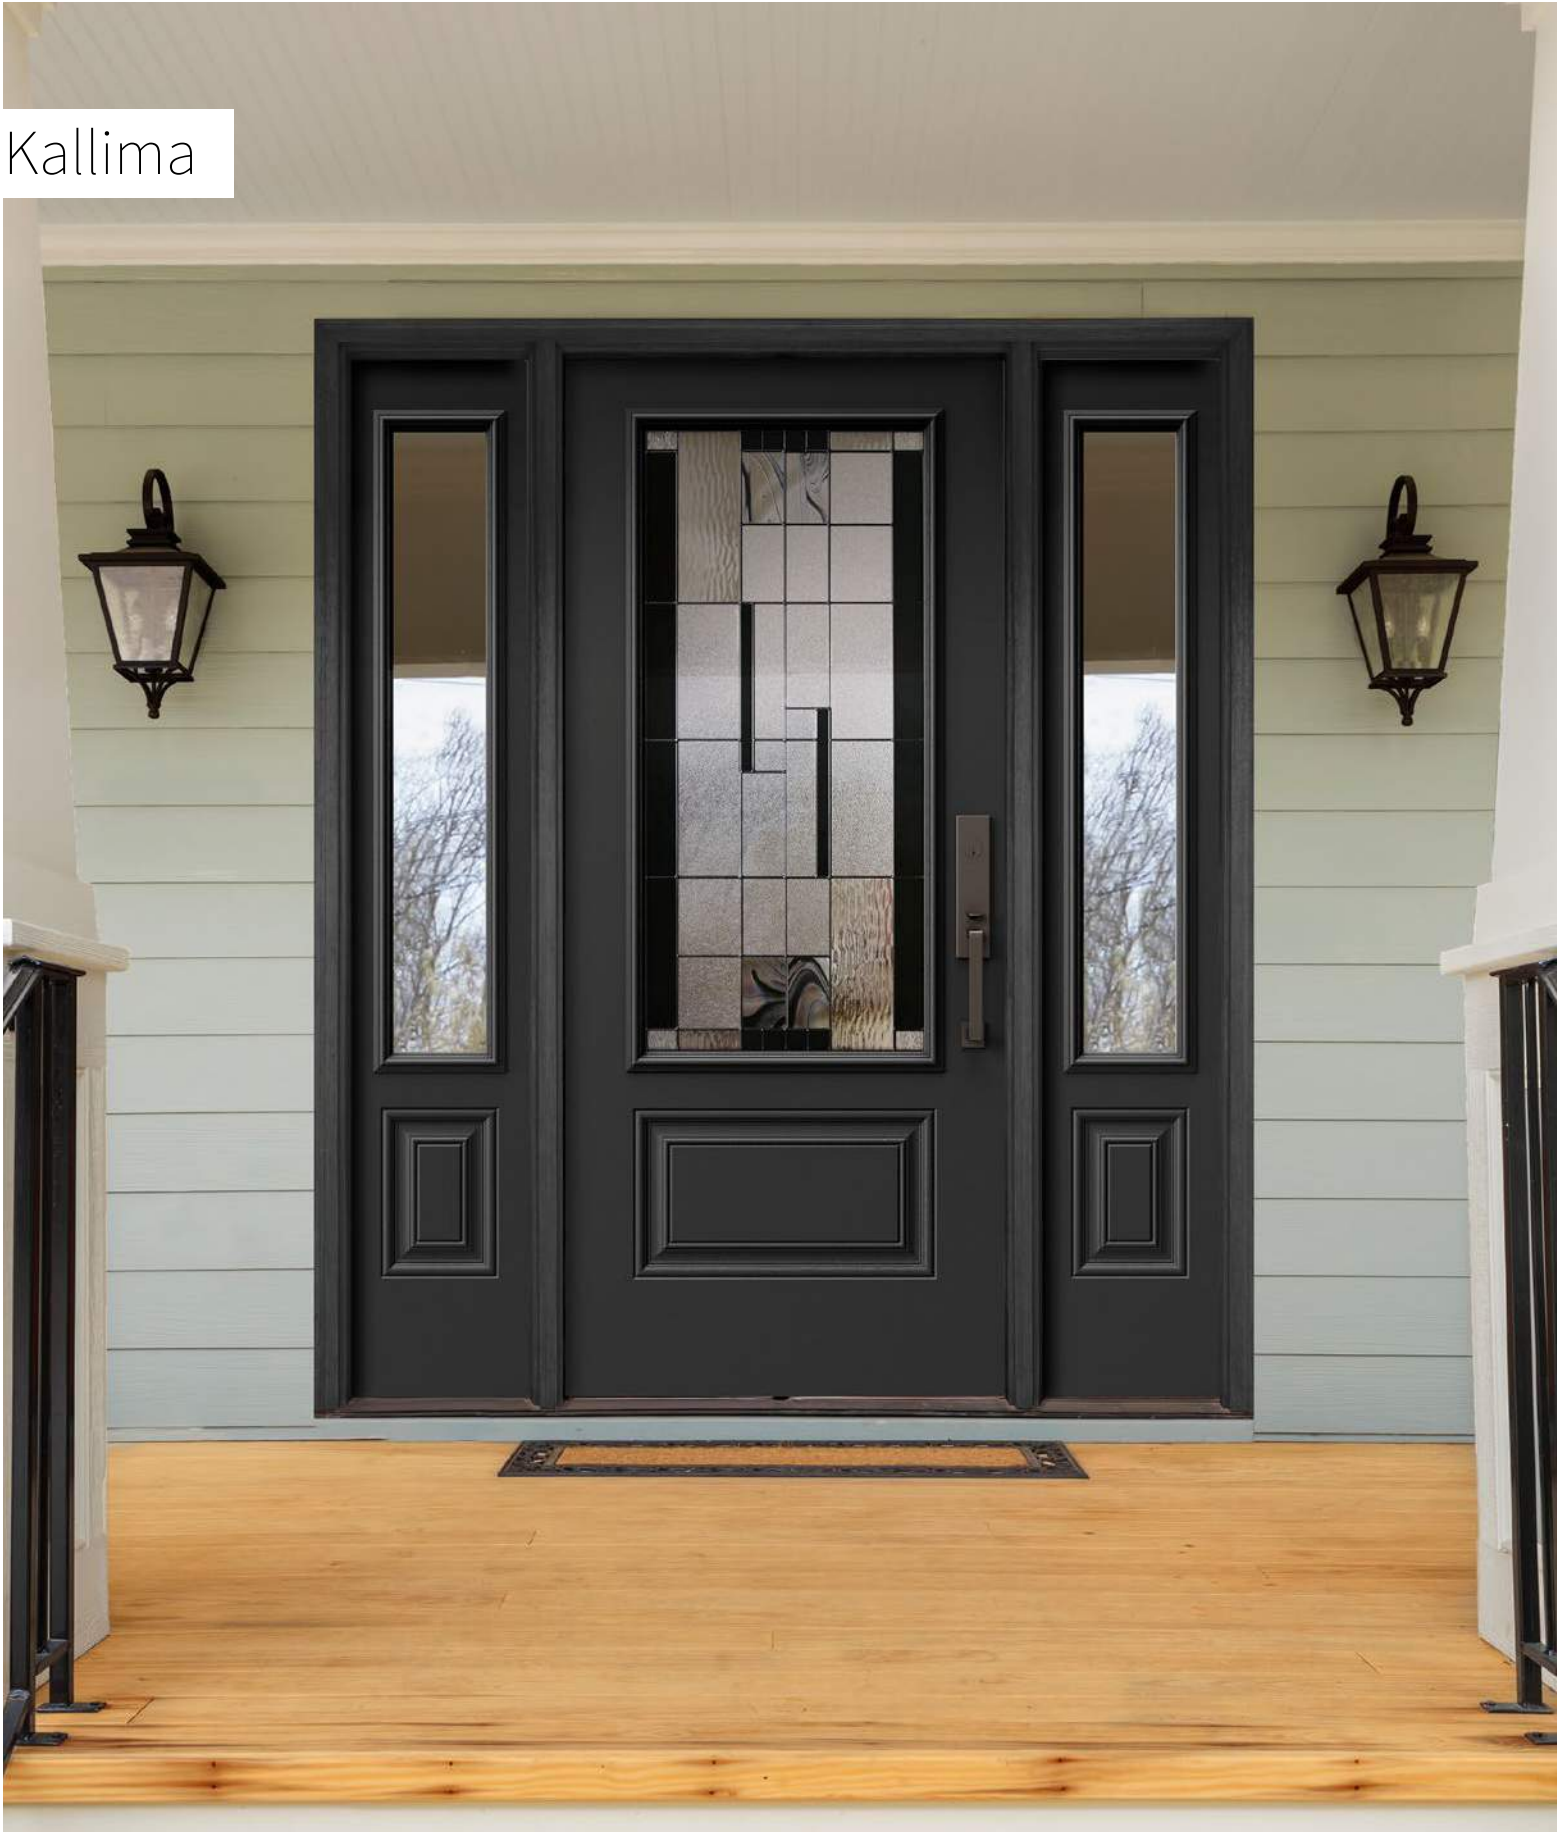

Kallima

Orleans steel door p.23. Kallima 22" x 48" doorglass p.79. Clear glass 7" x 64" sidelites.