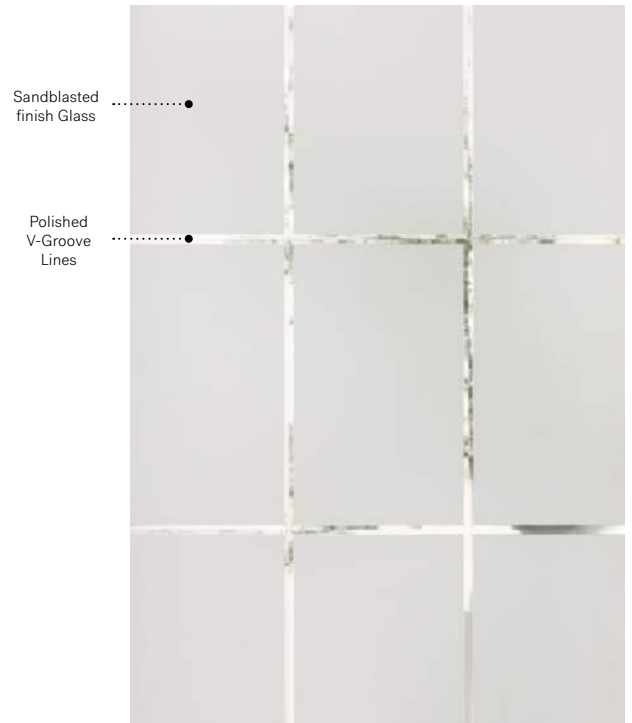

Distinction

London steel door p.23. Distinction 22"×36" doorglass p.75.

Distinction

The Distinction V-Groove model is perfect for matching your doorglass to your grilled home windows. The polished V-Groove lines add a touch of brightness to the Sandblasted finish glass creating a bright yet private entrance to your home.