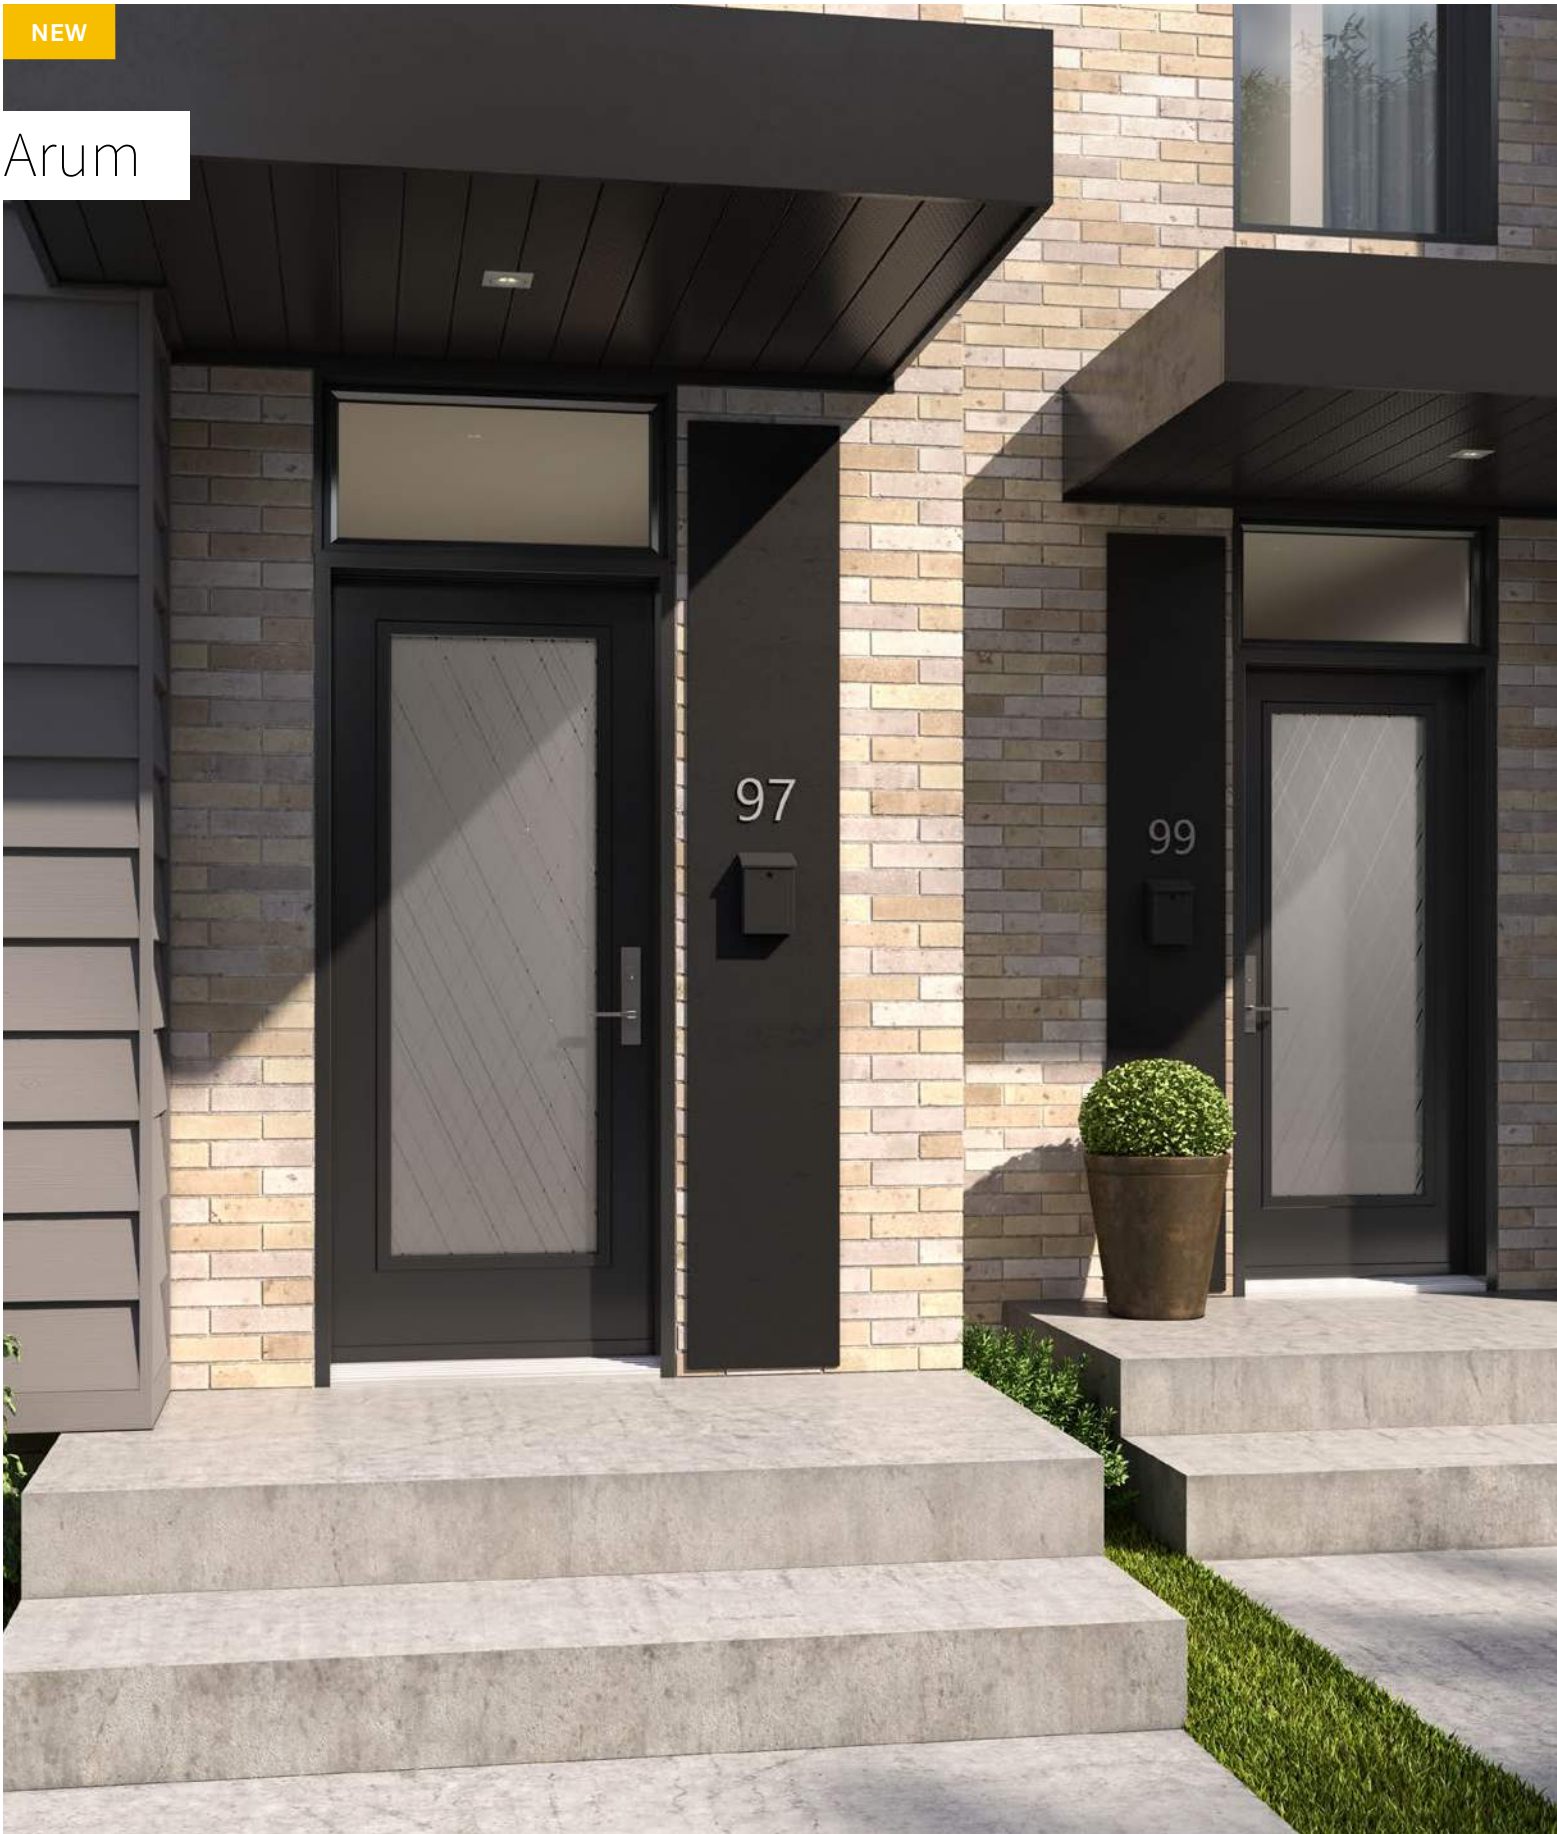

Arum

Uno steel door. Arum 22" x 64" doorglass p.35. Clear glass transom.