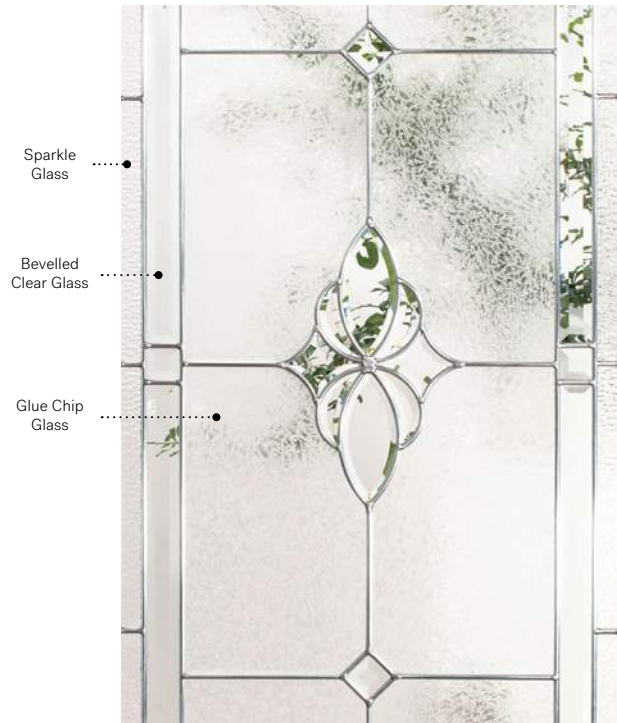

Mystique

Showcasing the beauty of handcrafted glass, Mystique combines pieces of bevelled glass to highlight its delicate centrepiece and create a stunning light effect.

Stained glass: Sparkle glass, Glue Chip glass and bevelled clear glass.

Caming: Zinc or Brass.

Frames: Novapvc or Stainable.

Sidelites and transom: Looks great accompanied by Glue Chip glass.

Available in custom sizes.

Privacy Level

2/5

SEMI-PRIVATE

Frames	22" × 64"			22" × 48"			22" × 36"			21 5/8" × 9 3/4" Half-moon			15 25/32" × 39 25/32" Oval		
	Zinc	Brass		Zinc	Brass		Zinc	Brass		Zinc	Brass		Zinc	Brass	
Novapvc	10-084-060	008	002	10-084-057	008	002	10-084-050	012	002	10-084-044	002	001	N/A		
Stainable	10-084-060	014	004	10-084-057	018	007	10-084-050	021	007	10-084-044	008	010	10-084-027	015	016