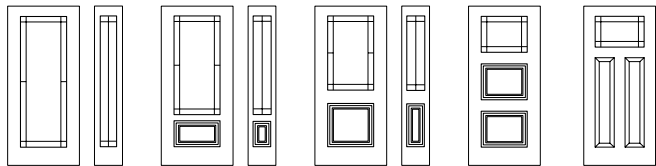

Perimeter Grill

22" x 64"
20" x 64"
7" x 64"
22" x 48"
8" x 48"
22" x 36"
8" x 36"
22" x 17"
22" x 14 7/16"

Configurations sur mesure

Create a custom configuration with your choice of split, color, and grill profile, in the size that fits your project.