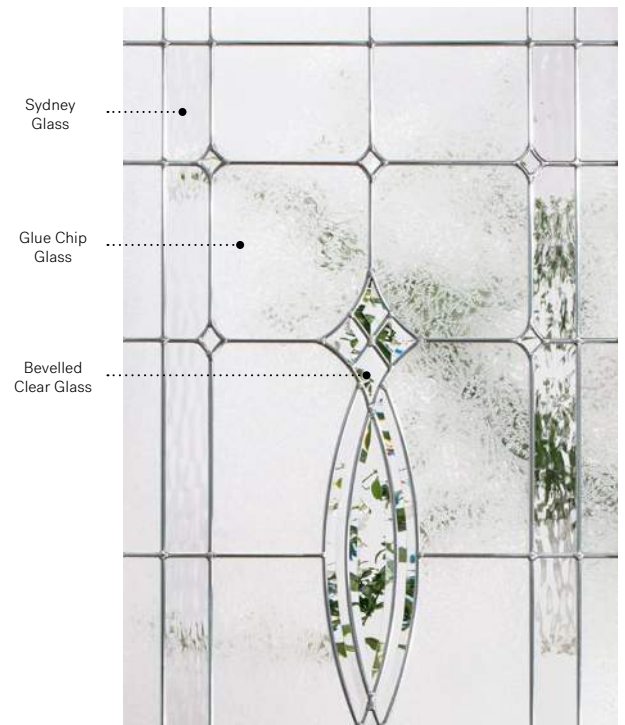

Caming: Zinc or Patina.

Frames: Novapvc or Stainable.

Sidelites and transom: Looks great accompanied by Granite glass.

Available in custom sizes.

Privacy Level

2/5

SEMI-PRIVATE

Frames	22" x 64"	22" x 48"	22" x 36"	21 5/8" x 9 3/4" Half-moon
Novapvc	10-036-060	10-036-057	10-036-050	10-036-044
Stainable	10-036-060	10-036-057	10-036-050	10-036-044
	Zinc Pat. 012 003 018 005	Zinc Pat. 012 003 020 011	Zinc Pat. 015 005 020 006	Zinc Pat. 010 009 017 007

Stained Glass: Sydney glass, Glue Chip glass and bevelled clear glass.

Caming: Zinc, Patina or Brass.

Frames: Novapvc or Stainable.

Sidelites and transom: Looks great accompanied by Glue Chip glass.

Available in custom sizes.

Privacy Level **3/5**
SEMI-PRIVATE

Frames	22"×64"	22"×48"	22"×36"	15 21/32"×39 25/32" Oval
Novapvc	10-054-060	10-054-057	10-054-050	N/A
Stainable	10-054-060	10-054-057	10-054-050	10-054-027
	Zinc Pat. Brass 008 026 002	Zinc Pat. Brass 006 032 001	Zinc Pat. Brass 008 024 002	Zinc Pat. Brass 012 014 013
	017 032 004	017 034 019	016 033 004	