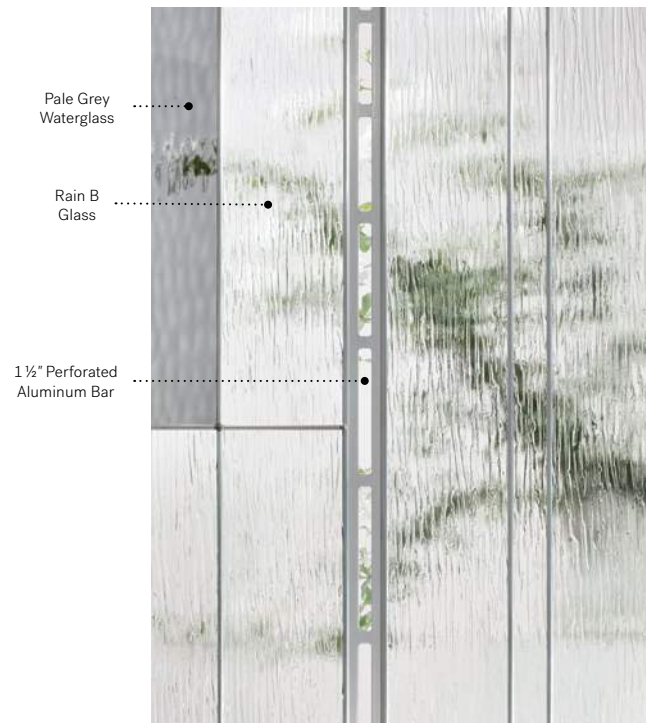

Stained glass: Pale grey Waterglass, Rain B glass and perforated 1 1/2" aluminum bar.

Caming: Zinc.

Frames: Contemporary or Novapvc.

Sidelites and transoms: Looks great accompanied by Rain B glass.

Available in custom sizes.