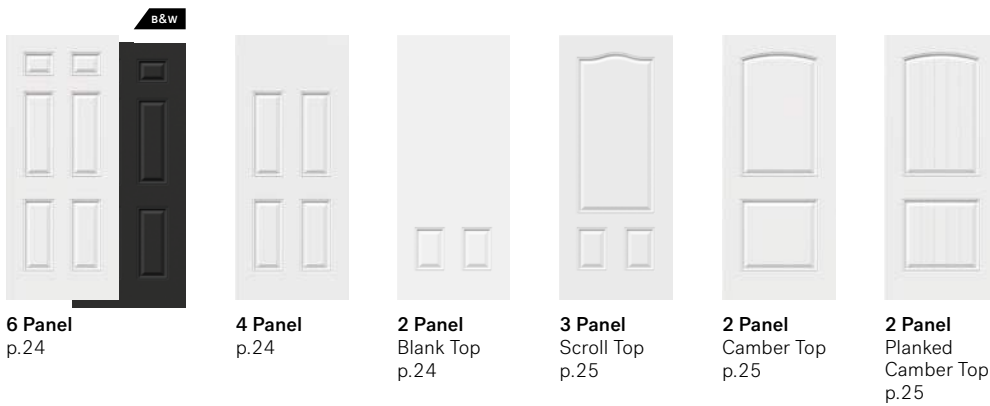

Doorglass

Allure
Stained Glass
2/5 \$
p.94

Alys
V-Groove
4/5 \$
p.63

Attraction
Stained Glass
3/5 \$\$\$
p.95

NEW

Arima
Stained Glass
4/5 \$\$
p.65

Avenue
Stained Glass
4/5 \$\$
p.37

NEW