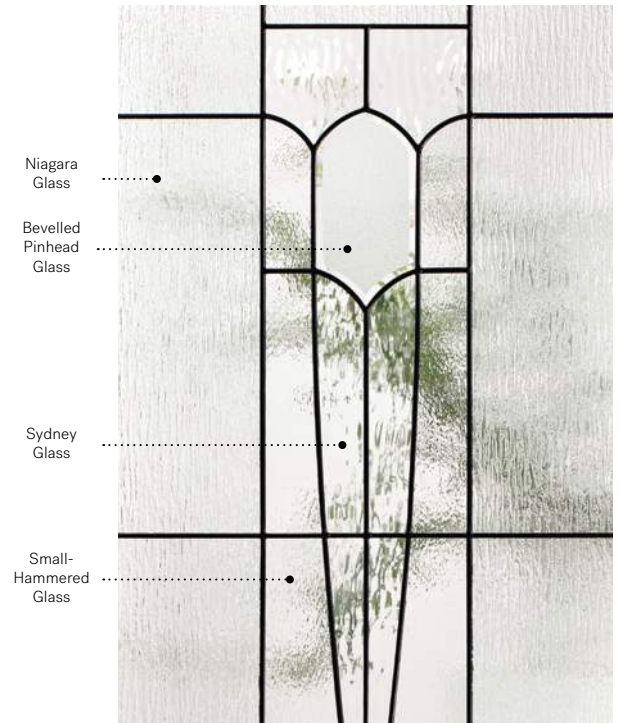

Mistral

Orleans steel door p.23. Mistral 22"×48" doorglass p.85.

Mistral

A nod to Art Nouveau illustrations, Mistral is a tableau of simple, slender shapes.

Stained glass: Niagara glass, Sydney glass, bevelled Pinhead glass and Small-hammered glass.

Caming: Zinc or Patina.

Frames: Novapvc or Stainable.

Sidelites and transom: Looks great accompanied by Niagara glass.

Available in custom sizes.

Privacy Level **3/5**
SEMI-PRIVATE

Frames	22" x 64"	22" x 48"	22" x 36"	22" x 17"	22" x 14 7/16"
Novapvc	10-310-060	10-310-057	10-310-050	10-310-259	10-310-260
Stainable	10-310-060	10-310-057	10-310-050	10-310-259	N/A
	Zinc Pat. 006 001	Zinc Pat. 007 001	Zinc Pat. 008 001	Zinc Pat. 006 001	Zinc Pat. 006 001
	009 005	009 004	010 006	008 004	

Opal

Orleans steel door with Prestige Mouldings p.23. Opal 22" x 48" doorglass p.87.

Opal

Opal is the result of a rich arrangement of bevelled glass in a timeless style. Clear and Satin finish glass will ensure the privacy of your home while allowing light to flood in. The softness of its simple and symmetrical shapes will add elegance to your architecture.