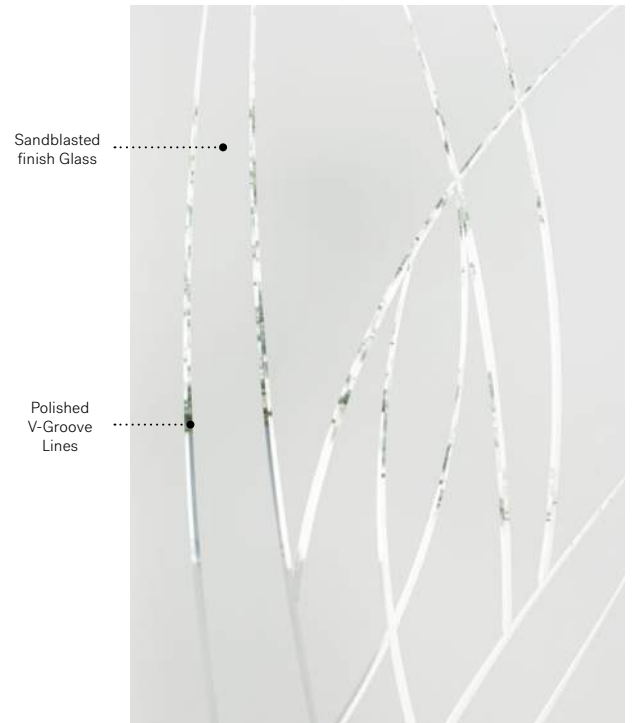

Alys

Uno steel door. Alys 22" x 64" doorglass p.63.

Alys

Alys' V-Groove design suggests motion and is at once natural and abstract, bringing your entryway to life with its dynamic composition.

V-Groove: Polished V-Groove lines on Sandblasted finish glass.

Frames: Contemporary, Novapvc or Stainable.

Sidelites and transom: Looks great accompanied by Sandblasted finish glass.

Available in custom sizes.

Sandblasted finish Glass

Polished V-Groove Lines

Privacy Level