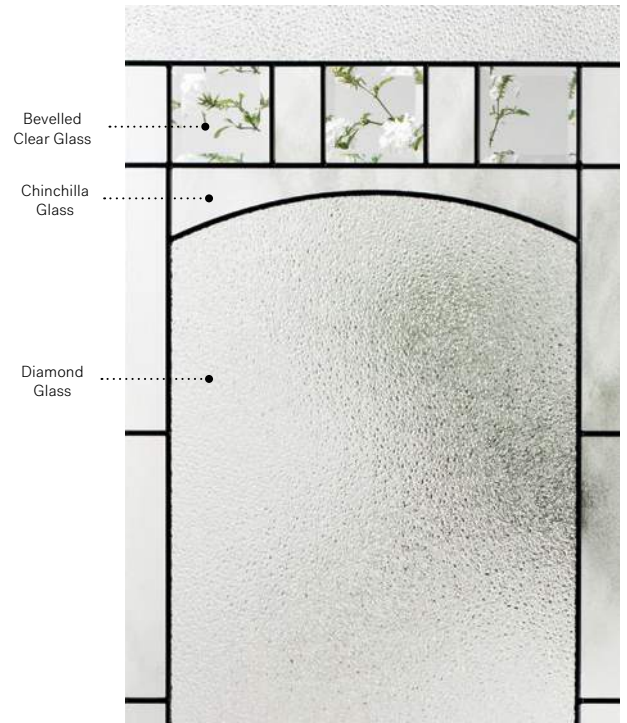

Frames 8"×36"
Contemporary 10-386-010-002
Novapvc 10-386-010-001

Bistro

Orleans steel door p.23. Bistro 22" x 48" doorglass p.67.

Bistro

With its arched central piece crowned by bevelled clear glass, Bistro offers a consistently classic and natural look. Bistro will rejuvenate any exterior.

Stained glass: Chinchilla glass, bevelled clear glass and Diamond glass.

Caming: Zinc or Patina.

Frames: Contemporary, Novapvc or Stainable.

Sidelites and transom: Looks great accompanied by Chinchilla glass.

Available in custom sizes.

Privacy Level **3/5**
SEMI-PRIVATE

Frames	22" x 64"	22" x 48"	22" x 36"	22" x 17"	22" x 14 7/16"
Contemporary	10-258-060-010 012	10-258-057-011 013	10-258-050-011 013	10-258-259-011 013	10-258-260-007 009
Novapvc	10-258-060-009 001	10-258-057-010 001	10-258-050-010 001	10-258-259-005 001	10-258-260-006 001
Stainable	10-258-060-011 005	10-258-057-012 005	10-258-050-012 006	10-258-259-008 004	N/A