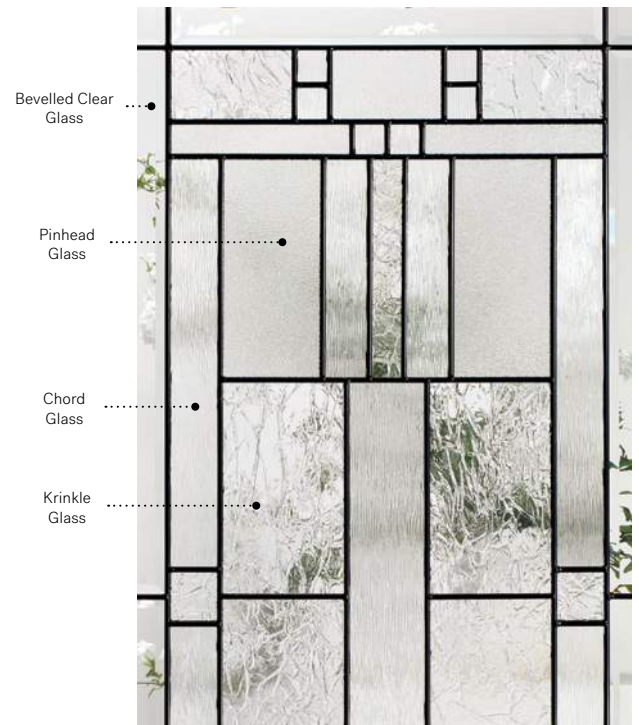

Cachet

Cachet stained glass
for your garage door.

Visit garaga.com/cachet
Details on page 112.

Orleans steel door p.23. Cachet 22" x 48" doorglass p.69.

Cachet

Cachet's Prairie-style design blends four striking textures to make your home stand out. On sunny days, enjoy a dazzling light effect in your entryway.

Available in custom sizes.

Privacy Level **3/5**
SEMI-PRIVATE

Frames	22" x 64"			22" x 48"			22" x 36"			22" x 17"			22" x 14 7/16"		
	Zinc	Pat.		Zinc	Pat.		Zinc	Pat.	Zinc	Pat.		Zinc	Pat.		
Contemporary	10-230-060-013	014		10-230-057-024	025		10-230-050-024	025		10-230-259-010	011	10-230-260-010	011		
Novapvc	10-230-060-002	001		10-230-057-003	001		10-230-050-003	001		10-230-259-002	001	10-230-260-001	002		
Stainable	10-230-060-005	011		10-230-057-005	006		10-230-050-005	006		10-230-259-007	006	N/A			

Celeste

Orleans steel door with Prestige Mouldings p.23. Celeste 22"×48" doorglass with 8"×48" sidelite p.71.

Celeste

Celeste juxtaposes different types of glass within its patina coming, creating a delicate geometric pattern with a refined and balanced light effect.