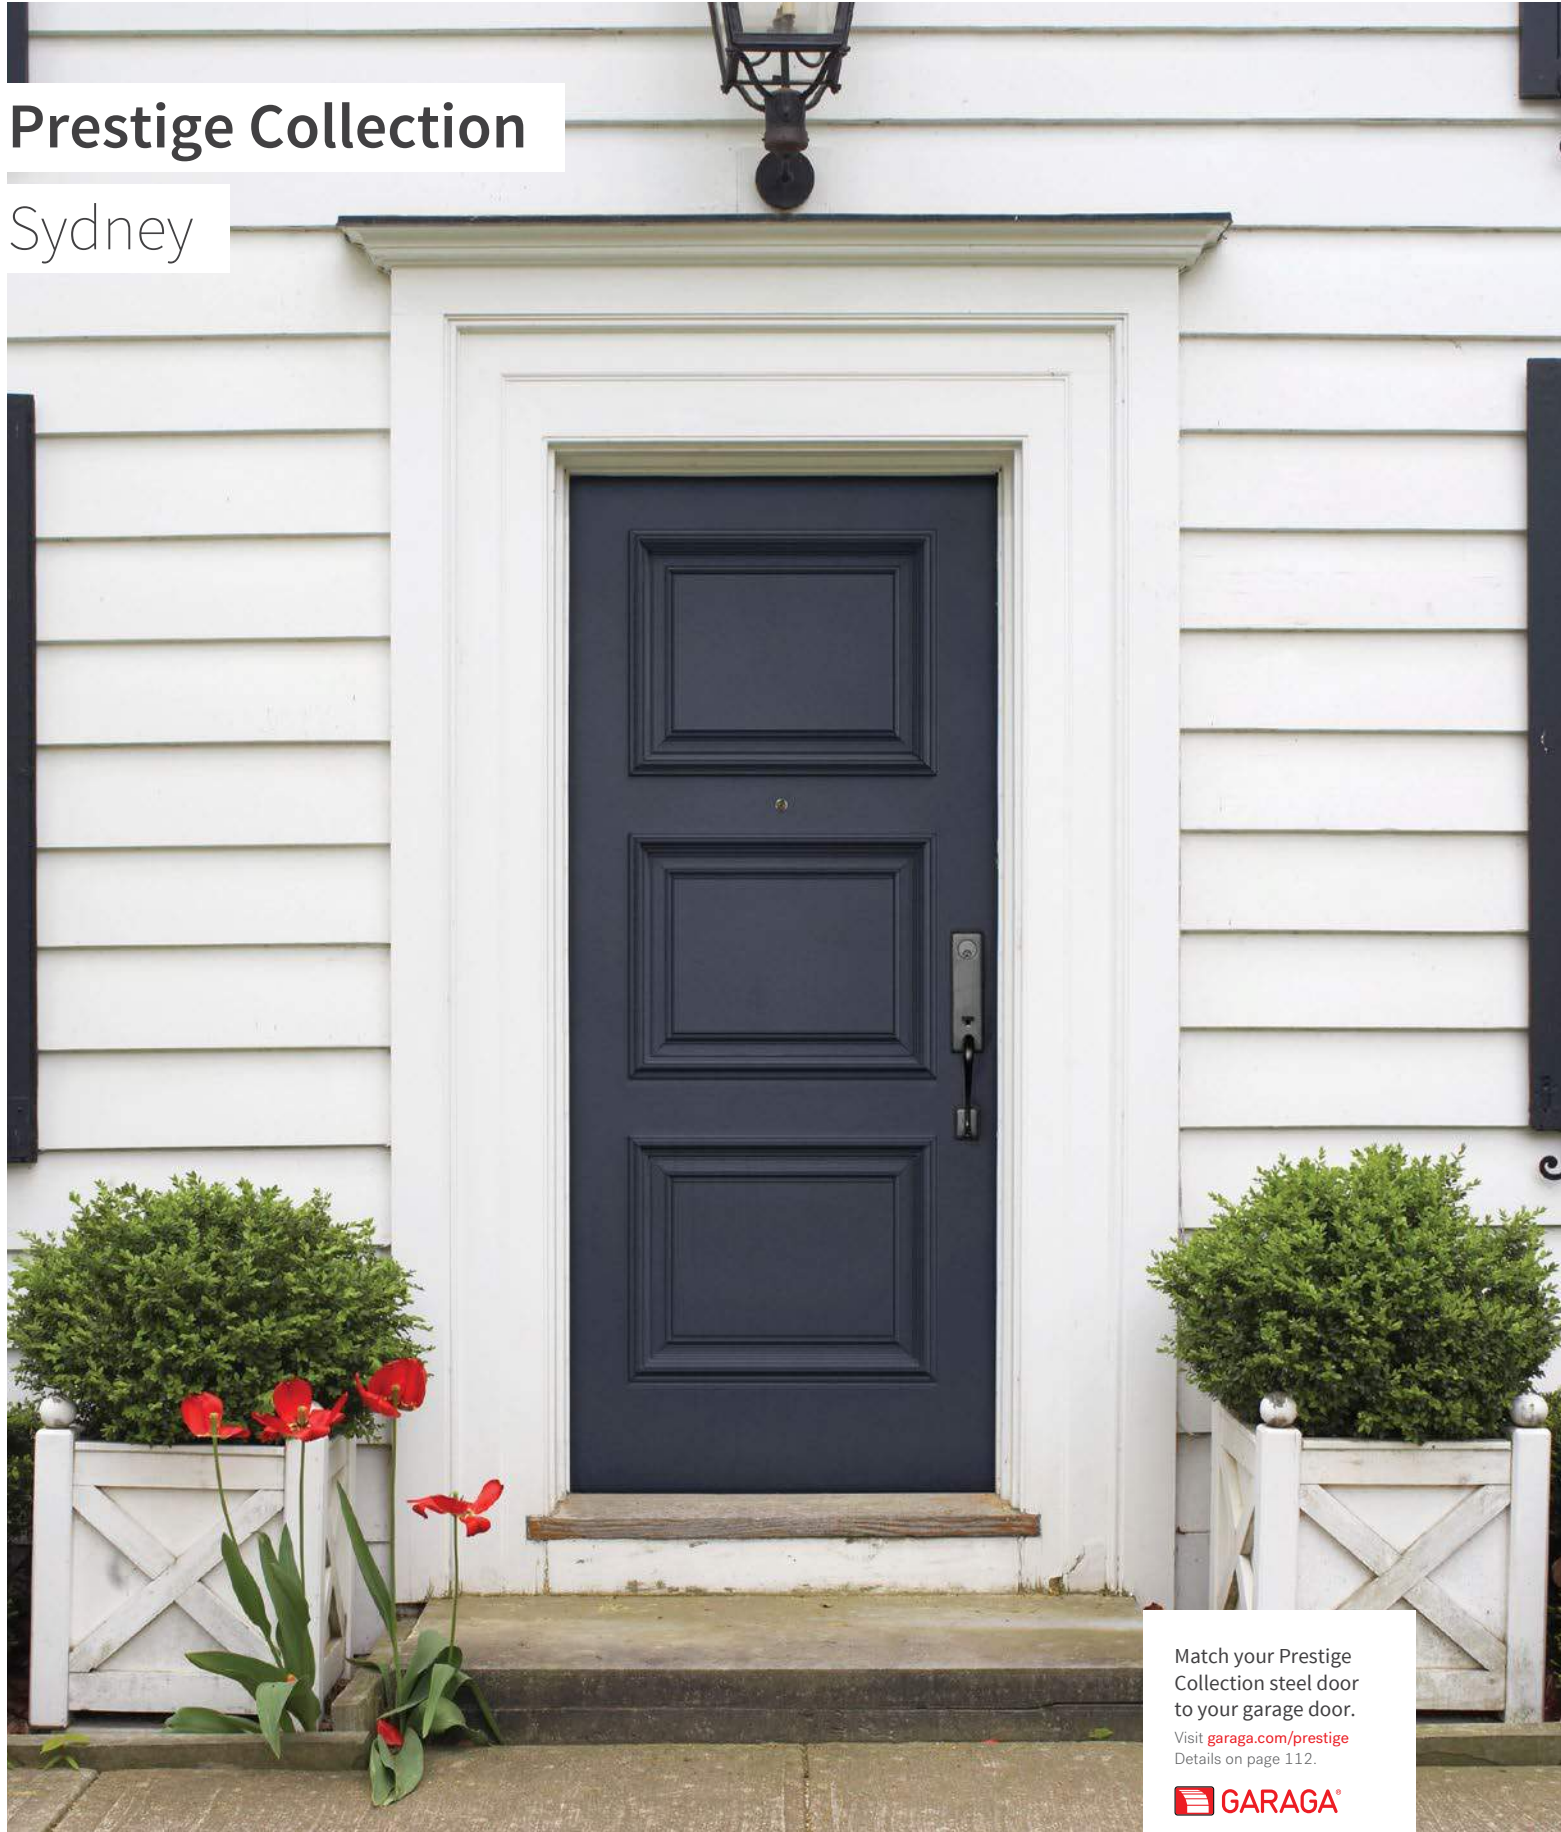

Prestige Collection

Sydney

Match your Prestige Collection steel door to your garage door. Visit garaga.com/prestige Details on page 112.