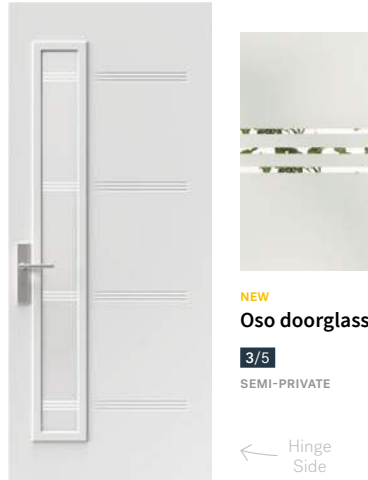

Era Embossment