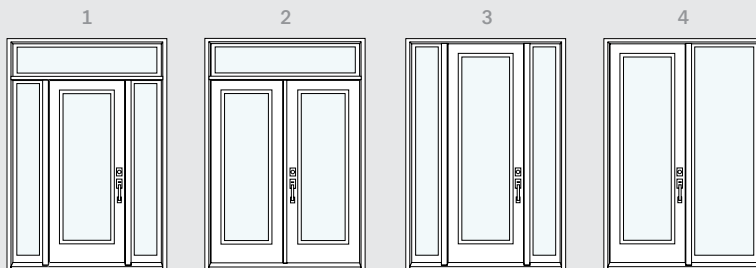

Single door with sidelites and a transom or double doors with a transom

An 84" or 95" door is sure to impress. If you like a minimalist look, go with an oversized sidelite (4). Classic? Stick with two sidelites or a transom above double doors (1 & 2).