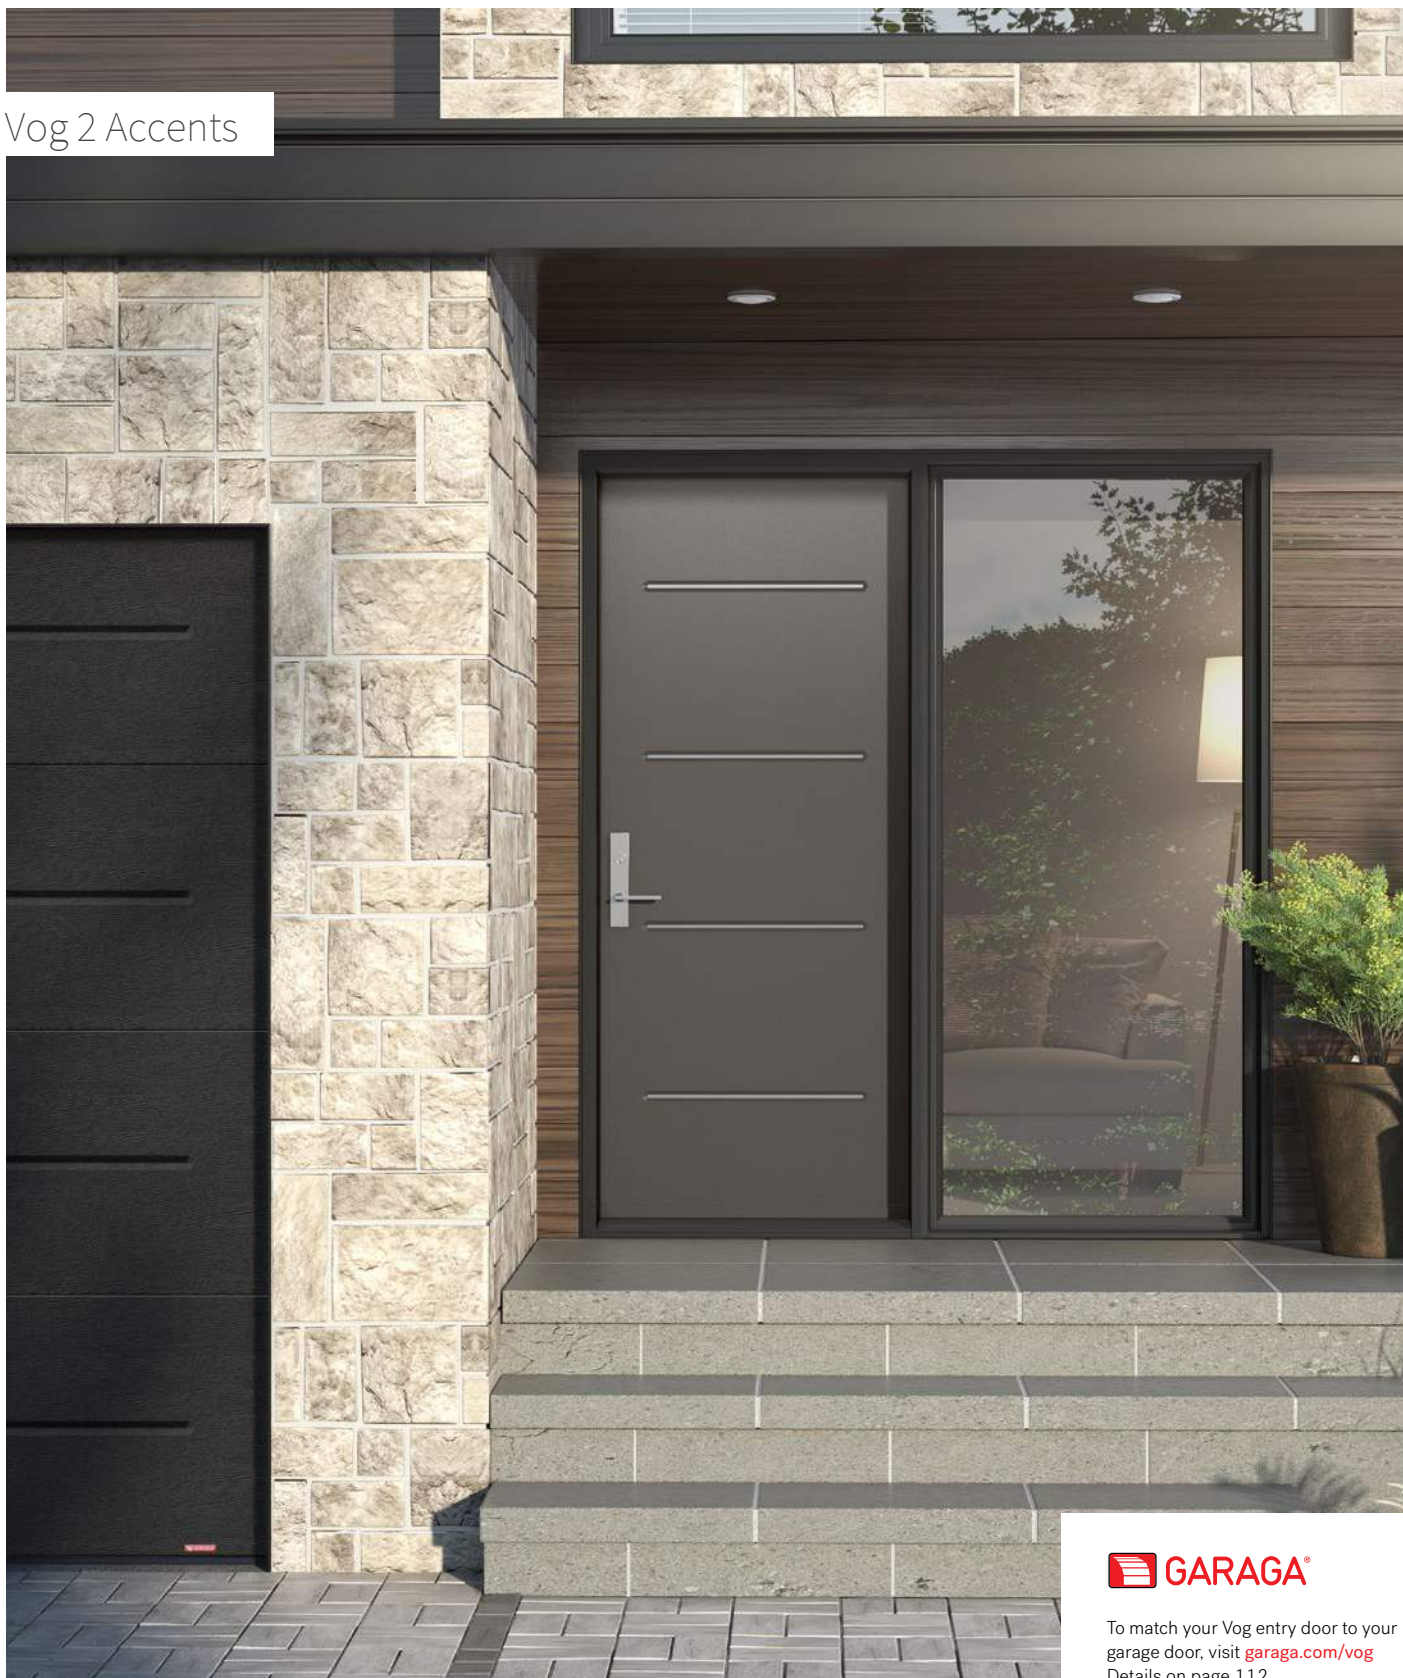

Vog 2 Accents

To match your Vog entry door to your garage door, visit garaga.com/vog Details on page 112.

Left: Vog steel door p.15. Azur 13 7/8" x 79" sidelites p.39.

Above: Vog steel door with Vog 2 Accents p.19. Standard+ Vog garage door by Garaga.

Sherwin-Williams, Urbane Bronze SW 7048