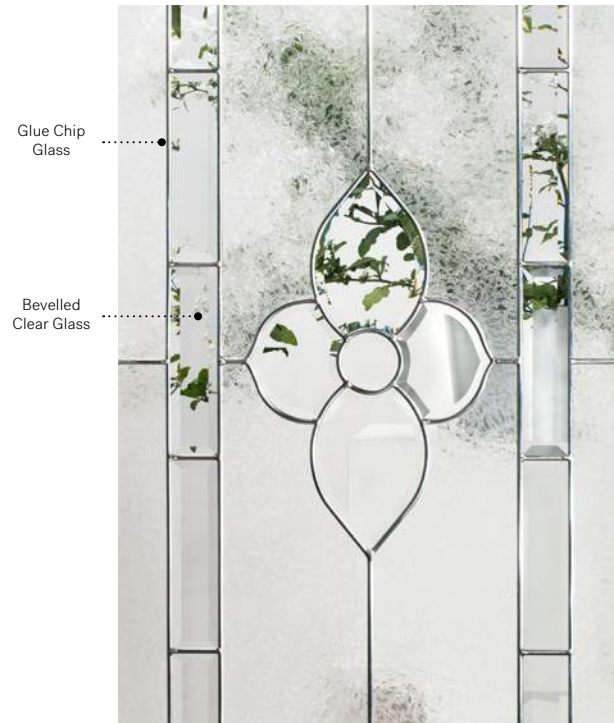

Winchester

Orleans steel door p.23. Winchester 22" x 48" doorglass p.93. Satin finish glass transom.

NEW

Winchester

Classic style doorglass in its simplest form. Sleek and balanced, Winchester offers a rich, contrasting mix of Clear and Satin finish glass with black patina coming. With its elegant beveled clear glass border, Winchester provides both privacy and visibility.

Stained Glass: Satin finish glass, beveled clear glass.

Baguettes: Patina.

Frames: Contemporary or Novapvc.

Sidelites and transom: Looks great accompanied by Satin finish glass.

Available in custom sizes.

Frames	7"×64"	8"×48"	8"×36"
Contemporary	10-385-005-002	10-385-017-002	10-385-010-002
Novapvc	10-385-005-001	10-385-017-001	10-385-010-001

Allure

With its assertive jewelled central floral element, Allure never fails to impress.

Stained Glass: Bevelled clear glass and Glue Chip glass.

Caming: Zinc or Brass.

Frames: Novapvc or Stainable.

Sidelites and transom: Looks great accompanied by Glue Chip glass.

Available in custom sizes.

Privacy Level