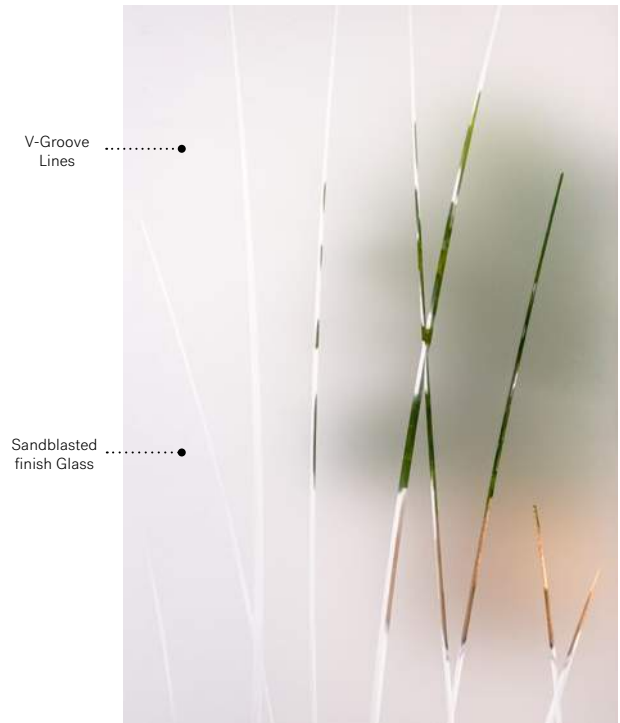

V-Groove: Sandblasted finish glass with polished V-Groove lines.
Frames: Novapvc or Stainable.
Sidelites and transom: Looks great accompanied by Sandblasted finish glass.
 Available in custom sizes.

Privacy Level **4/5**
 PRIVATE

Emori is a subtle and elegant design inspired by nature. With overlapping polished V-Groove lines, Emori provides both a high degree of privacy and visibility to the outside. This model is a great match with country-style or classic style homes.

V-Groove: Sandblasted finish glass with polished V-Groove lines.
Frames: Contemporary or Novapvc.
Sidelites and transom: Looks great accompanied by Sandblasted finish glass.
 Available in custom sizes.