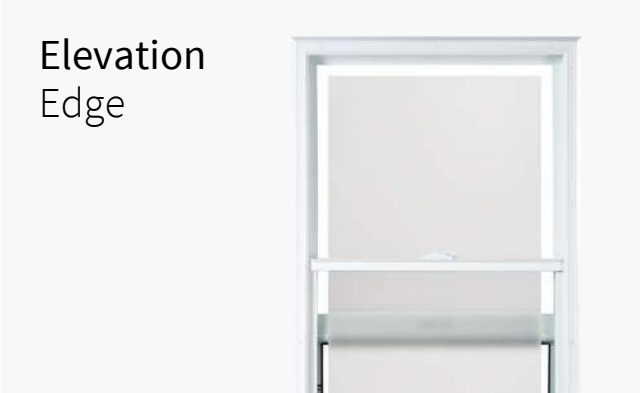

Elevation Edge

Sandblasted finish on clear glass — Low E / Argon