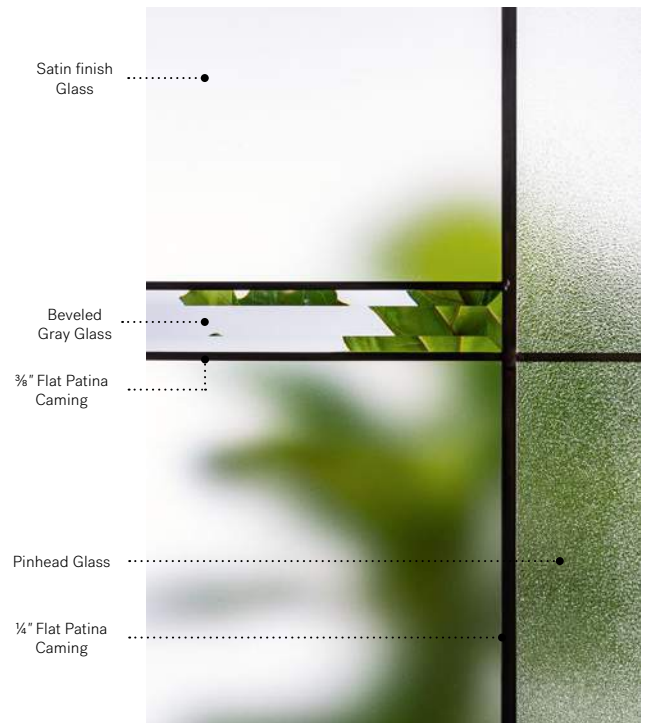

NEW

Belmont

Belmont is a Stained Glass model with an urban look designed for today's architectural styles. Its minimalist, asymmetrical composition of flat black patina caming and Satin finish glass fits perfectly with the volumes and materials found in the architecture of contemporary houses. Paired with a satin black handle, Belmont's elegance is unrivaled.

Stained Glass: Satin finish glass, beveled gray glass and Pinhead glass.

Caming: 1/2" wide flat Patina caming and 1/4" wide flat Patina caming.

Frames: Contemporary or Novapvc.

Sidelites and transom: Looks great accompanied by Satin finish glass.

Available in custom sizes.

Privacy Level **3/5**
SEMI-PRIVATE