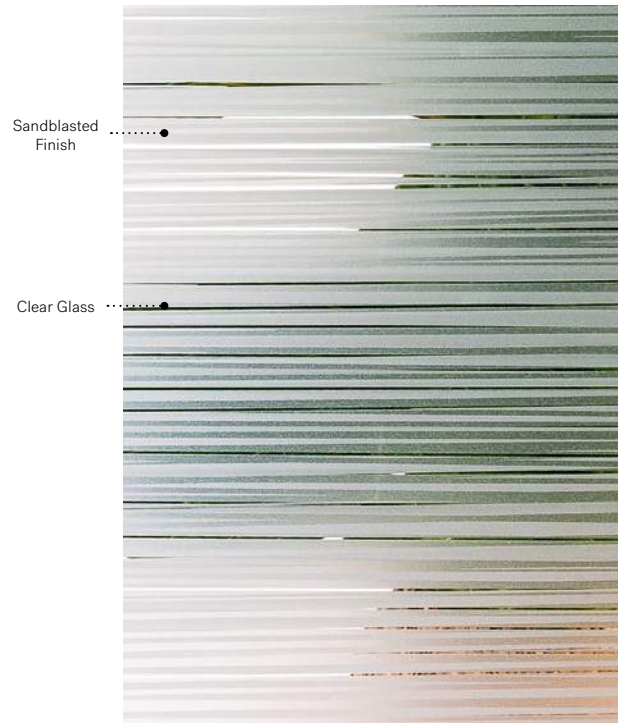

Kira

Uno steel door. Kira 22" x 64" doorglass with 13 7/8" x 79" sidelite p.47.

NEW

Kira

Two layers of fine, Sandblasted finish lines overlap to create a natural looking pattern that provides a good degree of privacy. Kira delicately filters light and fills your entrance with a sense of calm.

Silkscreened glass: Dual layered Sandblasted finish on clear glass.
Frames: Contemporary or Novapvc.
Sidelites and transom: Looks great accompanied by Sandblasted finish or Clear glass.

Privacy Level **3/5**
SEMI-PRIVATE