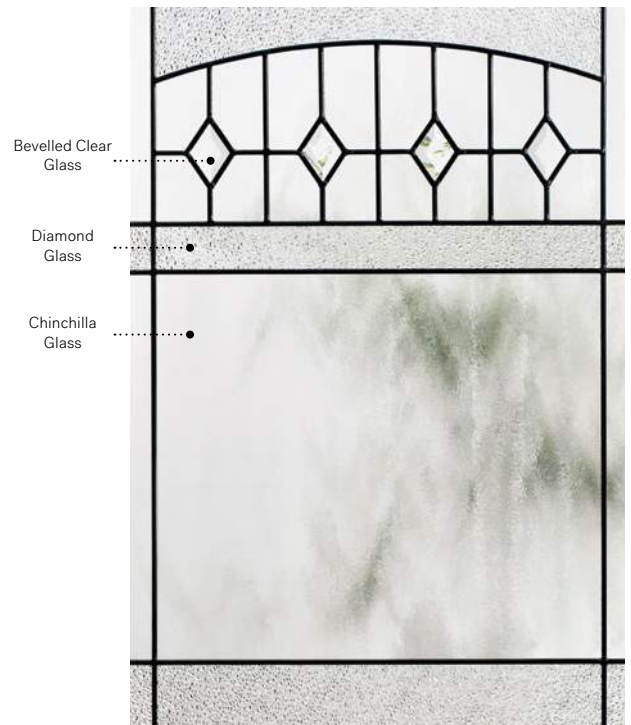

Frames 8" x 36"
Contemporary 10-229-010-008
Novapvc 10-229-010-001
Stainable 10-229-010-003

Frames 13 7/8" x 79" Tip-to-tip
Contemporary 10-229-211-001

Liano

Orleans steel door p.23. Liano 22"×48" doorglass p.81. Chinchilla glass 13 7/8"×79" sidelites p.32.

Liano

Stylish and warm, Liano is both classic and minimalist. Enjoy a sparkling light effect in your entryway thanks to the bevelled diamonds in its camber top.

Stained glass: Chinchilla glass, bevelled clear glass and Diamond glass.

Caming: Patina.

Frames: Contemporary, Novapvc or Stainable.

Sidelites and transom: Looks great accompanied by Chinchilla glass.

Available in custom sizes.

Privacy Level **4/5**
PRIVATE

Frames	22" x 48"	22" x 36"	22" x 14 7/16"
Contemporary	10-324-057-006	10-324-050-009	10-324-260-001
Novapvc	10-324-057-003	10-324-050-001	N/A
Stainable	10-324-057-004	10-324-050-002	N/A