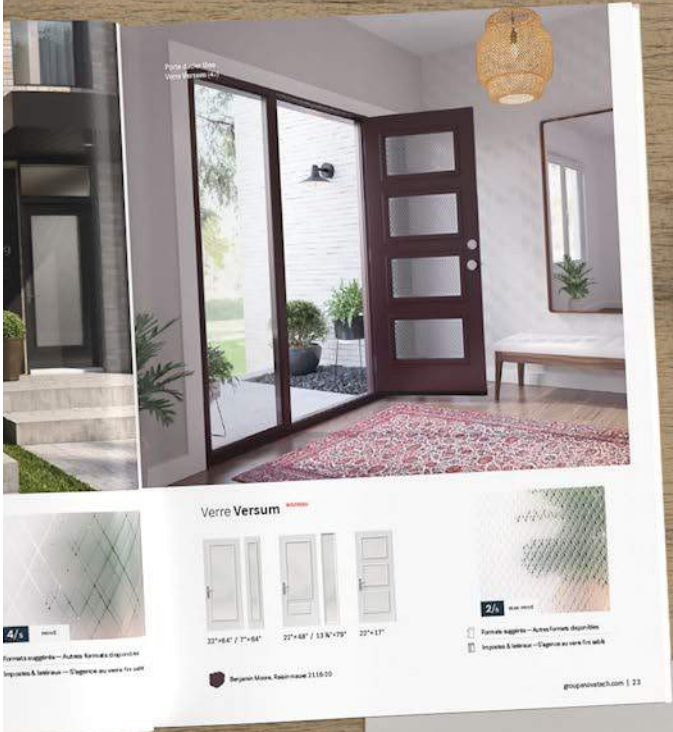

Designing a new entrance will give you the chance to create a new look for your home's facade. Choose from one of our many options to get started.

Design your entrance
Page 8

STEP

3

Choose your entry door

A new front door will turn heads, improve your exterior and make your home stand out. Select your door from our Shaker, Design, Prestige and Classic door collections.

Entry doors
Page 10

STEP

4

Choose your doorglass

A doorglass is a great way to customize your front door and bring natural light into your home. Look through our unique selection of decorative doorglass.

Doorglass
Page 26

Right: Soho steel door p.21. Edge 13 3/4" x 79" sidelite p.45.