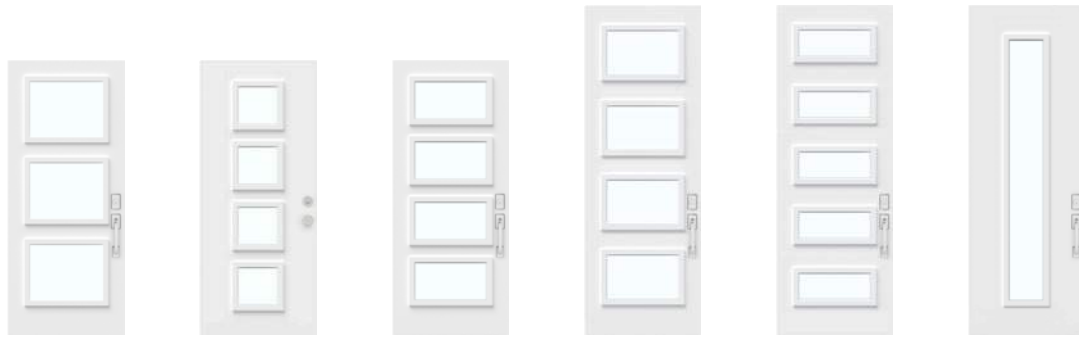

Uno: The perfect door for textured glass

Personalize your door's design by selecting one of our new glass panels from our wide selection of textured glass. Show off your creativity and choose your favourite textures and patterns, as well as your door's configuration from the openings and sizes available.

Frames: Contemporary or Novapvc.

Sidelites and transoms: Custom sizes available.

08-079-

Add this prefix to the codes below

22"×17"   12"×12"   22"×12"   22"×14 1/16"   22"×9"   10 1/16"×76 1/16"

Frames	Contemp.	Novapvc	Contemp.	Novapvc	Contemp.	Novapvc	Contemp.	Novapvc	Contemp.	Contemp.	Novapvc
Soft	259-116	259-114	216-063	216-061	053-046	On demand	260-063	On demand	210-064	N/A	N/A
Fluid*	259-119 ↔	259-117 ↔	216-066 ↔	216-064 ↔	053-050 ↔	On demand	260-066 ↔	On demand	N/A	N/A	N/A
Masterline*	259-045 ↔	259-046 ↔	216-027 ↔	216-028 ↔	053-001 ↔	On demand	260-039 ↔	On demand	210-039 ↔	N/A	N/A
Sandblasted	259-033	259-012	216-012	216-017	053-007	On demand	260-027	On demand	210-033	211-029	N/A
Satin	259-062	259-024	216-001	216-025	053-002	On demand	On demand	On demand	N/A	211-028	N/A
Pinhead	259-085	259-008	216-037	216-024	053-004	On demand	260-051	On demand	210-050	N/A	N/A
Screen	259-038	259-052	216-029	216-032	053-003	On demand	260-041	On demand	210-048	N/A	N/A
Chinchilla	259-035	259-049	216-018	216-020	053-006	On demand	260-044	On demand	210-051	N/A	N/A