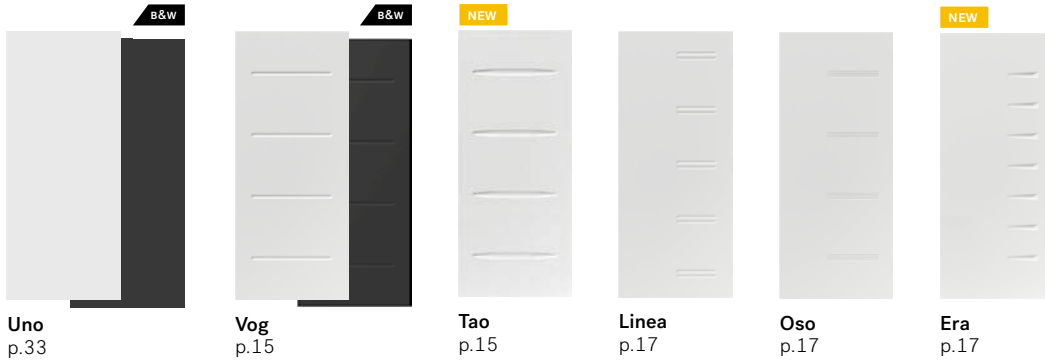

Steel Doors

Design Collection