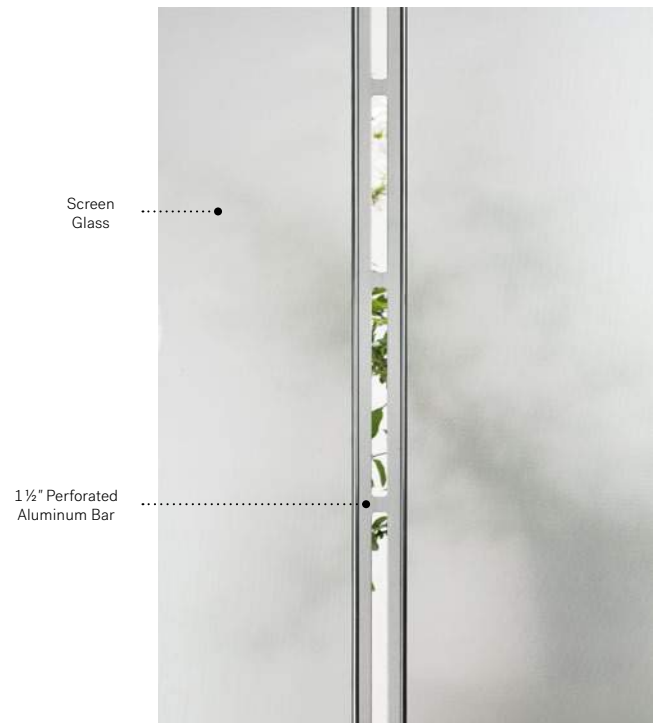

Tandem

With its distinctive aluminum bar, this doorglass is a perfect fit for modern architectures.

Stained Glass: Screen glass and 1 1/2" perforated aluminium bar.

Caming: Zinc.

Frames: Contemporary.

Sidelites and transom: Looks great accompanied by Screen glass.

Available in custom sizes.

Privacy Level **4/5**
PRIVATE

Frames 22" x 64"
Contemporary 10-360-060-001

Frames 7" x 64"
Contemporary 10-360-005-001

Frames 7" x 64"
Contemporary 10-360-005-001

Versum

Uno steel door. Versum 22" x 12" (4x) doorglass p.59. Clear glass sidelites, custom size.