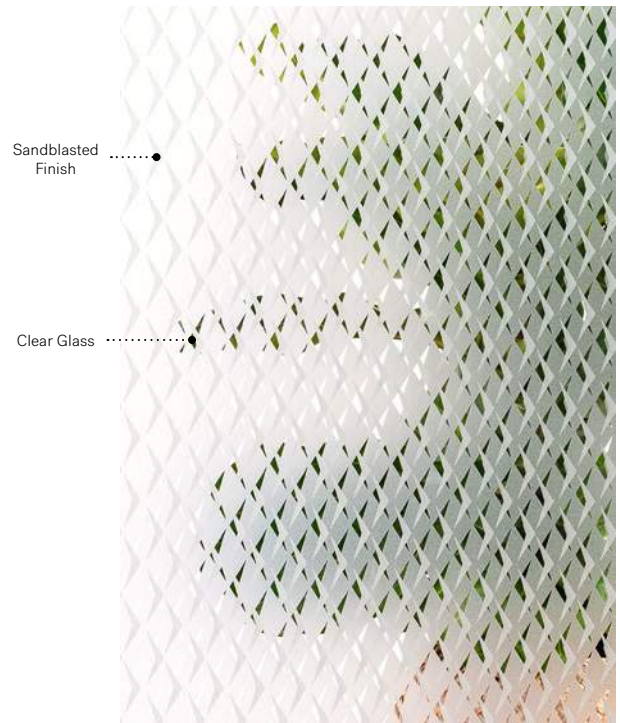

Available in custom sizes.

Privacy Level **4/5**
PRIVATE

Frames 22" x 64"
Contemporary 10-360-060-001

Frames 7" x 64"
Contemporary 10-360-005-001

Frames 7" x 64"
Contemporary 10-360-005-001

Versum

Uno steel door. Versum 22" x 12" (4x) doorglass p.59. Clear glass sidelites, custom size.

Silkscreened glass: Dual layered Sandblasted finish on clear glass.
Frames: Contemporary or Novapvc.
Sidelites and transom: Looks great accompanied by Sandblasted finish or Clear glass.

Privacy Level **3/5**
SEMI-PRIVATE