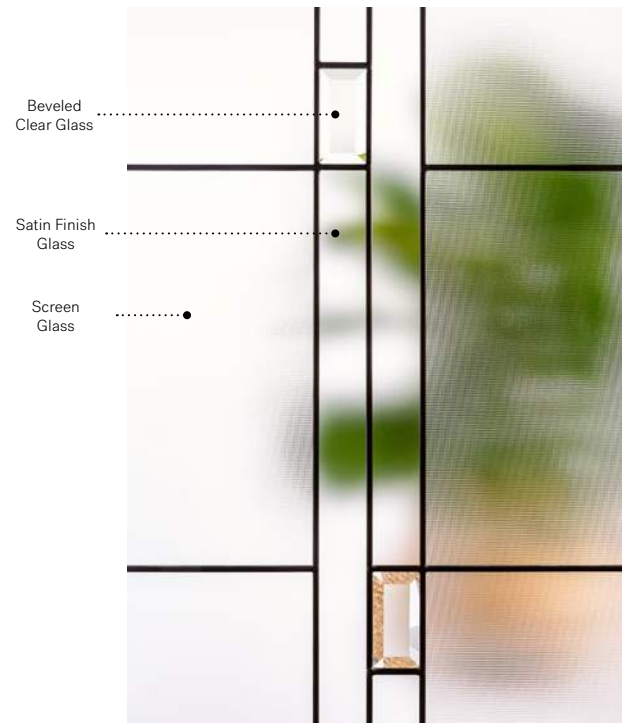

NEW

Arima

Arima is the perfect choice for both 1960s bungalows as well as for classic style homes. This model fits particularly well in entrances with symmetrical composition — a look that can be achieved with carefully placed exterior light fixtures or with some well chosen decorative objects.

Stained Glass: Satin finish glass, beveled clear glass and Screen glass.

Caming: Patina.

Frames: Contemporary or Novapvc.

Sidelites and transom: Looks great accompanied by satin finish or Screen glass.

Available in custom sizes.

Privacy Level **4/5**
PRIVATE

Frames 22"×64"
Contemporary 10-386-060-002
Novapvc 10-386-060-001

Frames 22"×48"
Contemporary 10-386-057-002
Novapvc 10-386-057-001

Frames 22"×36"
Contemporary 10-386-050-002
Novapvc 10-386-050-001

Frames 22"×17"
Contemporary 10-386-259-002
Novapvc 10-386-259-001

Frames 22"×14 7/8"
Contemporary 10-386-260-002
Novapvc 10-386-260-001

Frames 7"×64"
Contemporary 10-386-005-002
Novapvc 10-386-005-001

Frames 8"×48"
Contemporary 10-386-017-002
Novapvc 10-386-017-001

Frames 8"×36"
Contemporary 10-386-010-002
Novapvc 10-386-010-001