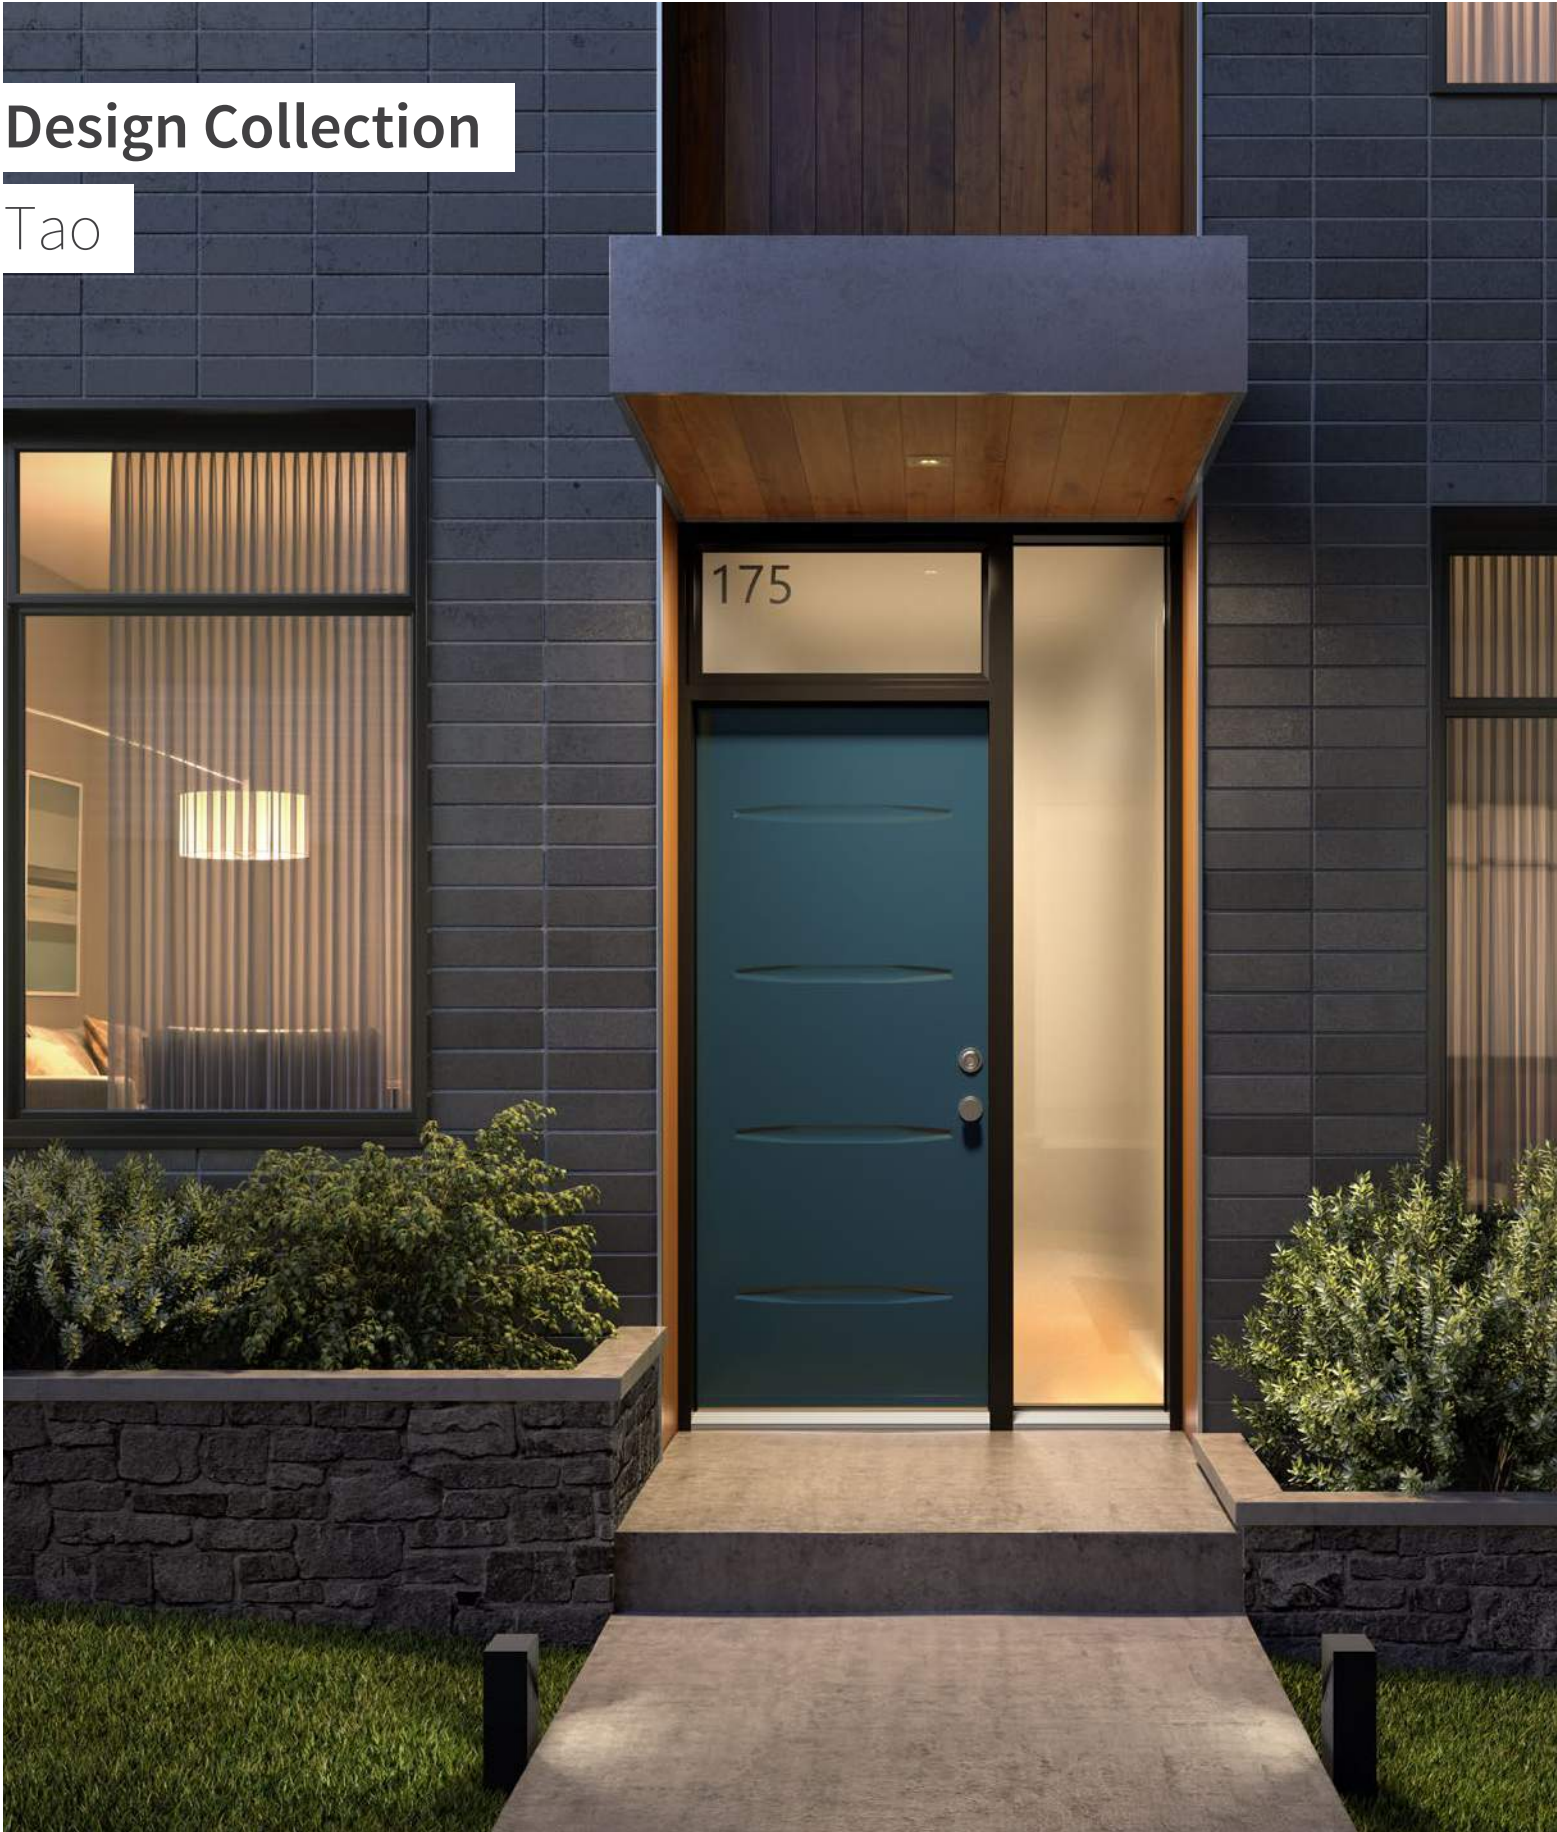

Design Collection

Tao

Tao steel door p.15. Satin finish glass sidelite and transom.