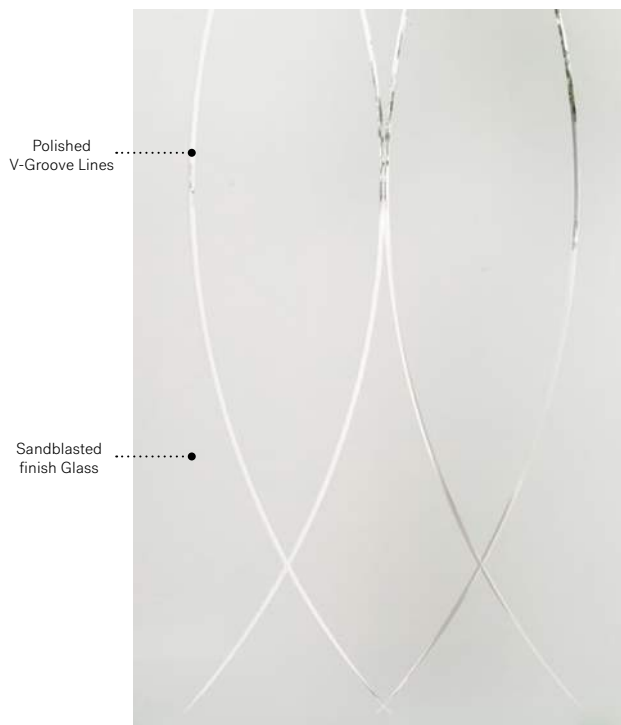

Verso

Soho steel door p.21. Verso 22" x 48" doorglass p.91.

Verso

With its simple and elegant intersecting lines, Verso is a timeless homage to the art of glass cutting.

V-Groove: Polished V-Groove lines on Sandblasted finish glass.
Frames: Contemporary, Novapvc or Stainable.
Sidelites and transom: Looks great accompanied by Sandblasted finish glass.
 Available in custom sizes.

Winchester

Orleans steel door p.23. Winchester 22" x 48" doorglass p.93. Satin finish glass transom.

NEW

Winchester

Classic style doorglass in its simplest form. Sleek and balanced, Winchester offers a rich, contrasting mix of Clear and Satin finish glass with black patina coming. With its elegant beveled clear glass border, Winchester provides both privacy and visibility.