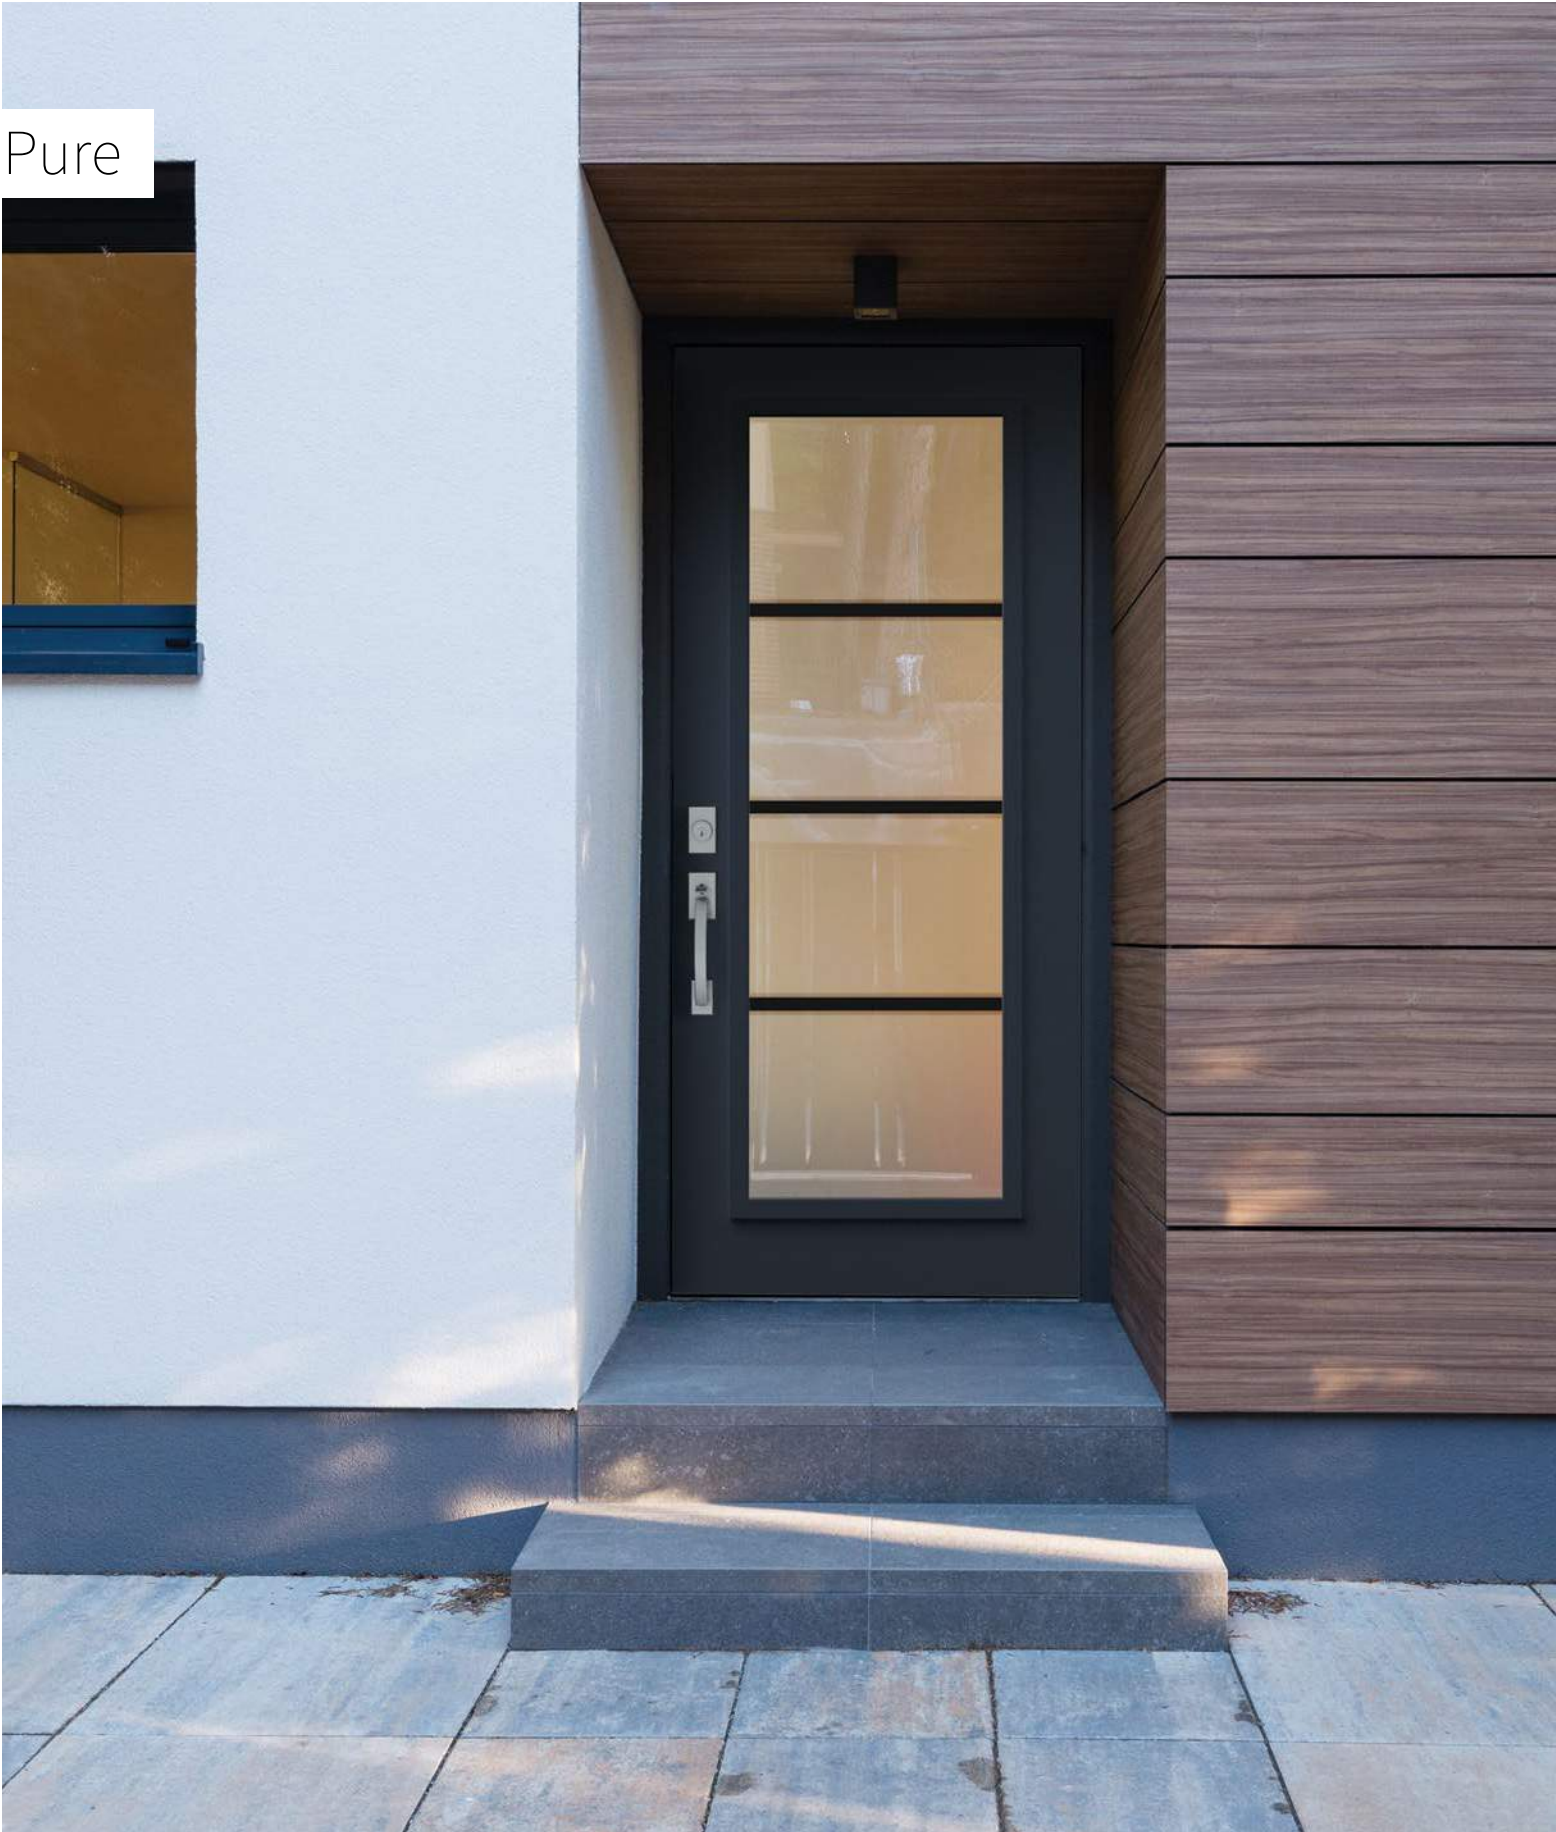

Pure

Uno steel door. Pure 22" x 64" doorglass p.51.