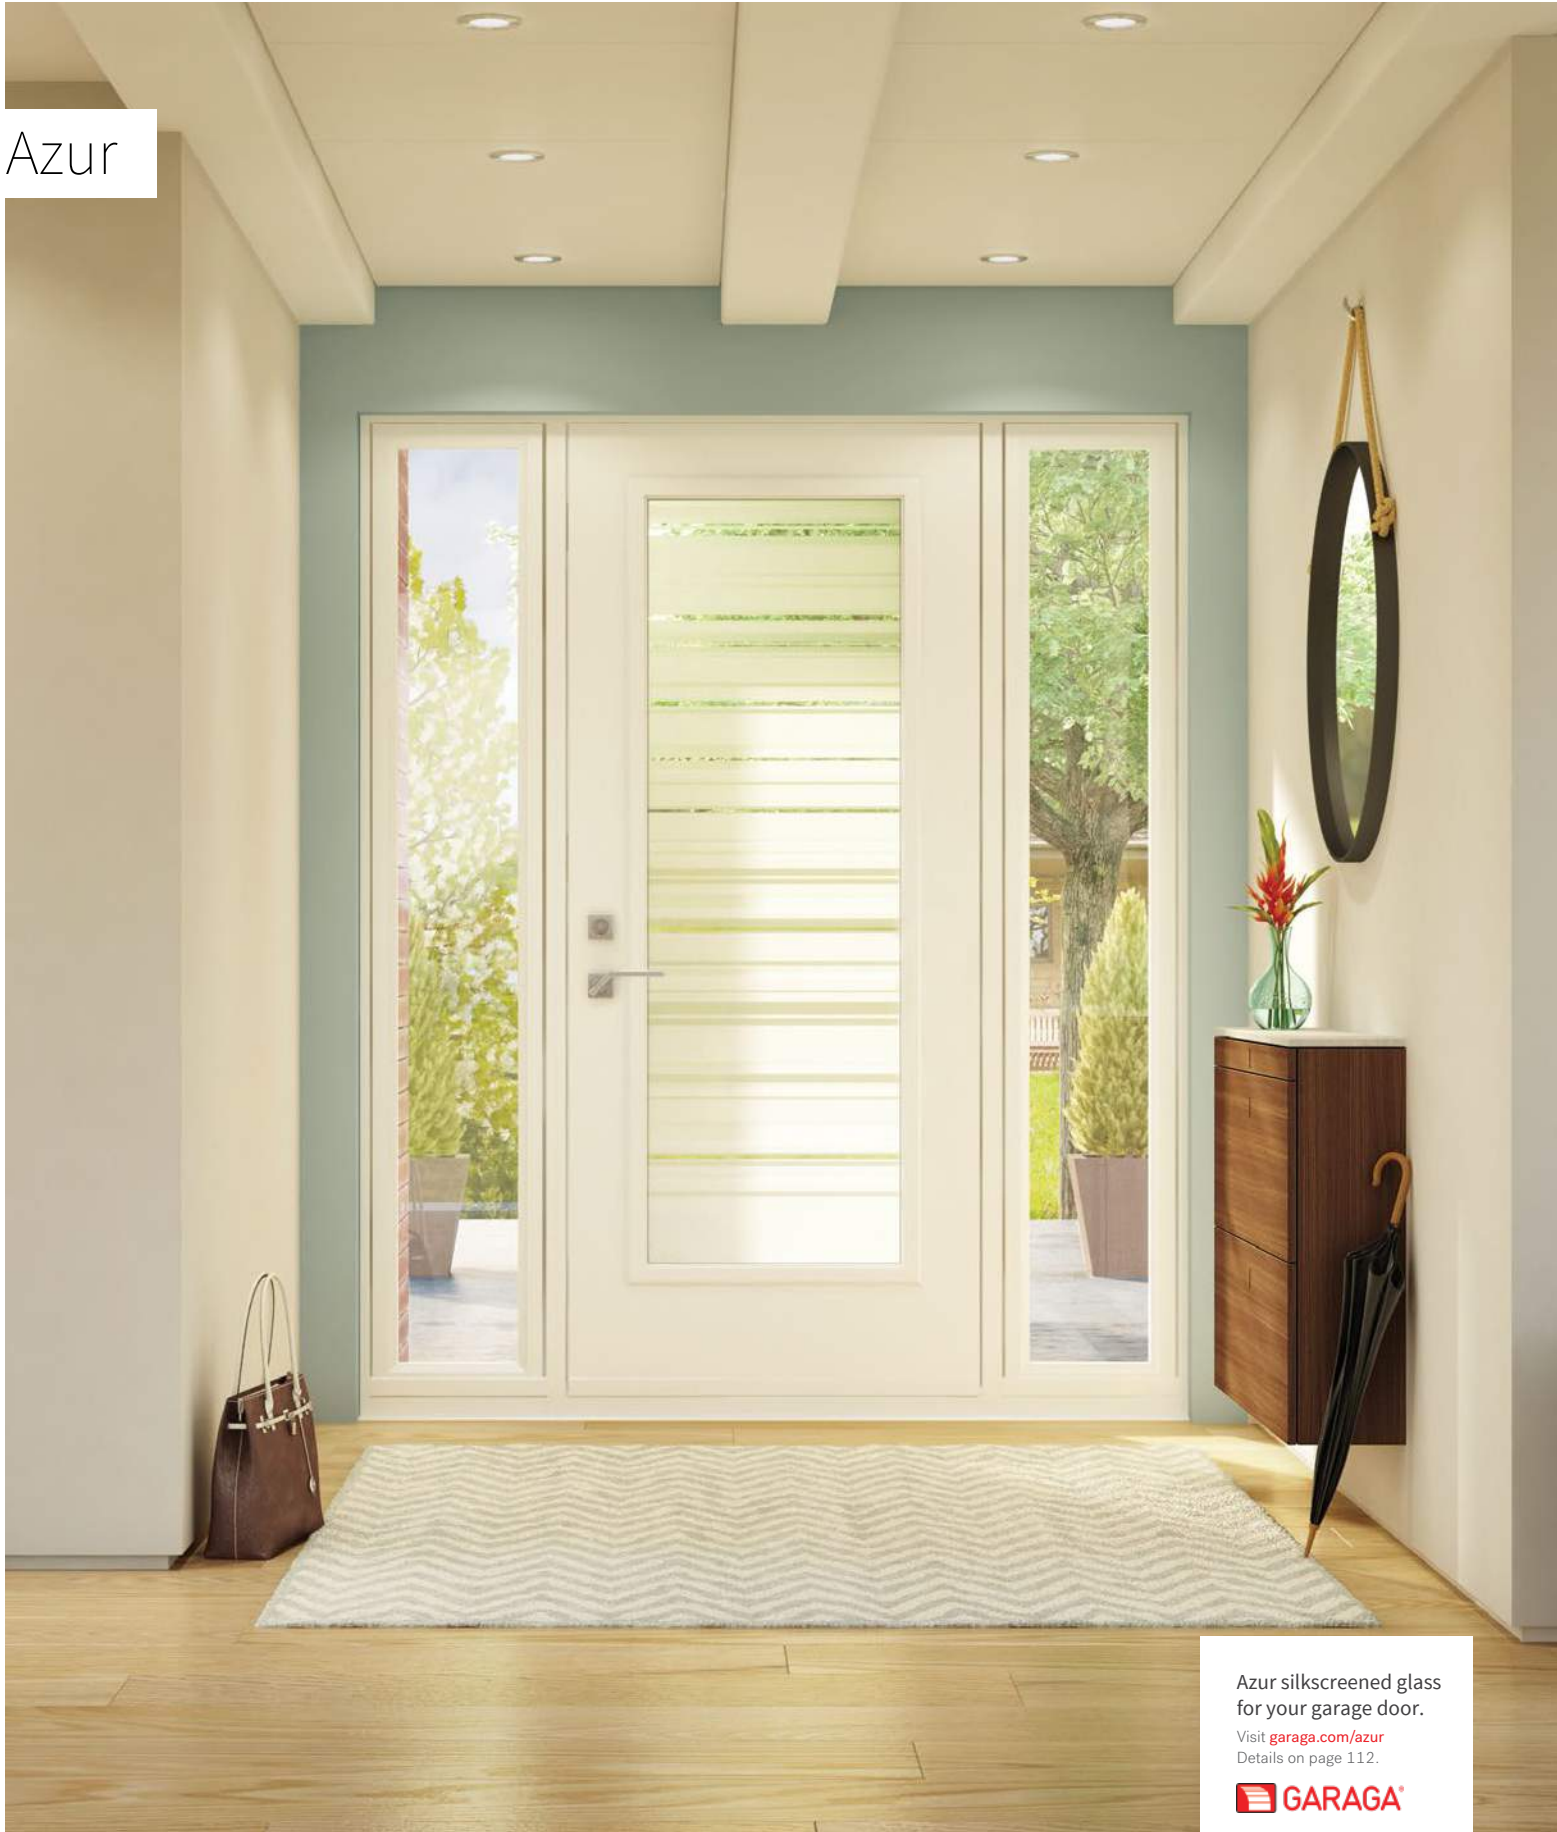

Azur

Azur silkscreened glass
for your garage door.

Visit garaga.com/azur
Details on page 112.

Uno steel door. Azur 22" x 64" doorglass p.39. Clear glass 13 3/8" x 79" sidelites.