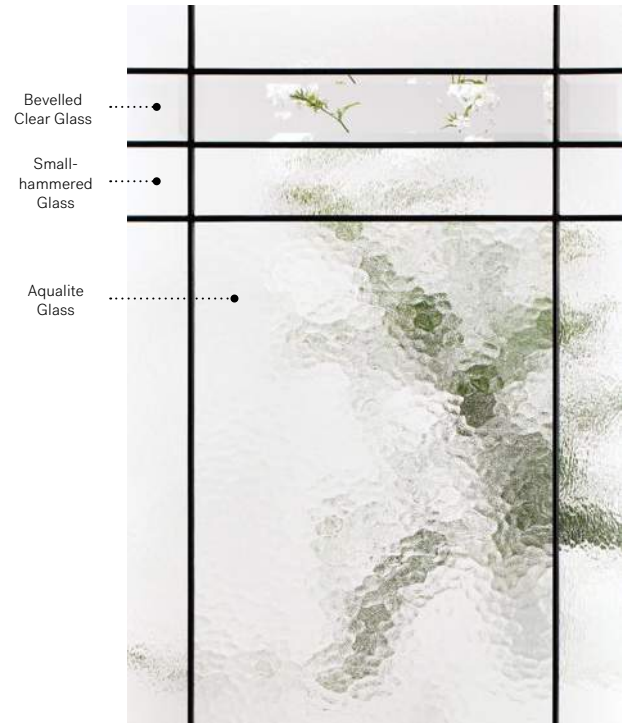

Celeste

Orleans steel door with Prestige Mouldings p.23. Celeste 22"×48" doorglass with 8"×48" sidelite p.71.

Celeste

Celeste juxtaposes different types of glass within its patina coming, creating a delicate geometric pattern with a refined and balanced light effect.

Stained glass: Bevelled clear glass, Small-hammered glass and Aqualite glass.

Coming: Patina.

Frames: Contemporary, Novapvc or Stainable.

Sidelites and transom: Looks great accompanied by Clear glass.

Available in custom sizes.