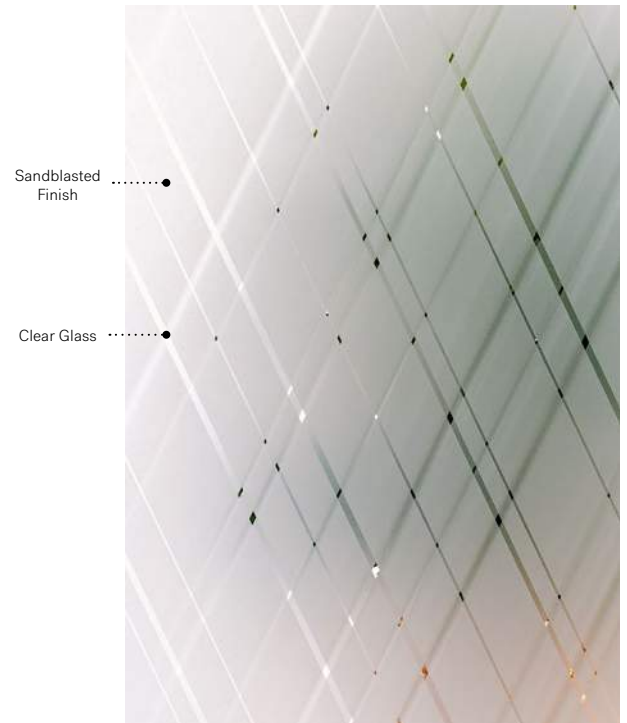

* **Masterline and Fluid glass** — The pattern of the glass runs parallel to the longest side of the doorglass (see ‡/↔ symbols above.)
Elevation venting unit with Masterline glass p.103. Q470 venting unit with Masterline glass, p.107.

Arum

Uno steel door. Arum 22" x 64" doorglass p.35. Clear glass transom.

NEW

Arum

Arum offers the simplicity of Sandblasted finish glass with an elegant design and a high degree of privacy. Fine diagonal lines intertwine to create a pattern that will enhance the look of your home for both renovation and new construction projects.

Silkscreened glass: Dual layered Sandblasted finish on clear glass.

Frames: Contemporary or Novapvc.

Sidelites and transom: Looks great accompanied by Sandblasted finish or Clear glass.

Privacy Level **4/5**
PRIVATE