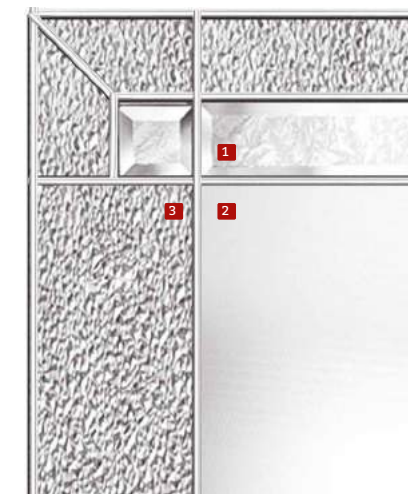

22" X 48"   §   8" X 48"
ROD104E+-PL   ROD105E+-PL

- 1 Givré biseauté / Beveled Glue Chip
- 2 Screen
- 3 Martelé / Hammered

FINI STANDARD | STANDARD FINISH
NOTE: Autres finis disponibles | Other available finishes
PL Plomb soudé | Welded Lead

NOTE: TRANSOMS AND SIDELITES AVAILABLE