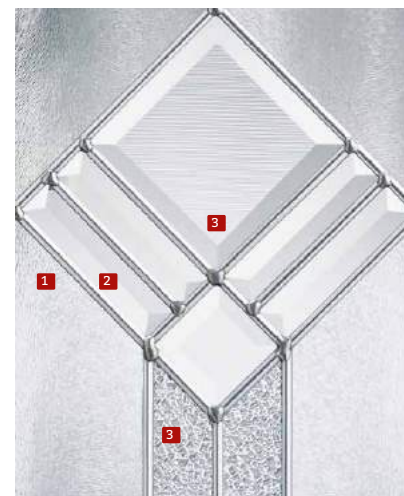

FINI STANDARD | STANDARD FINISH

NOTE: Autres finis disponibles | Other available finishes

NS-CB 1" Non-soudé chrome brossé 1" plat
Flat non-welded 1" brushed chrome

Pixel

22" X 48" \$\$ 8" X 48"
PIX104E+-PL PIX105E+-PL