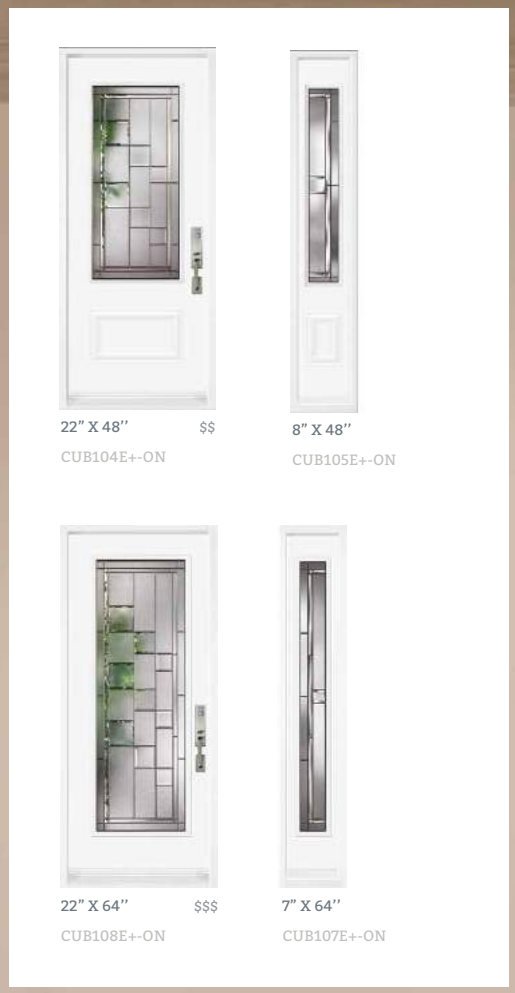

Cubiste

- 1 Screen biseauté | *Beveled Screen*
- 2 Kasumi
- 3 Clair biseauté | *Beveled Clear*
- 2 Morocco Clair | *Clear Morocco*

FINI STANDARD | *STANDARD FINISH*
NOTE: Autres finis disponibles | *Other available finishes*

ON Onyx