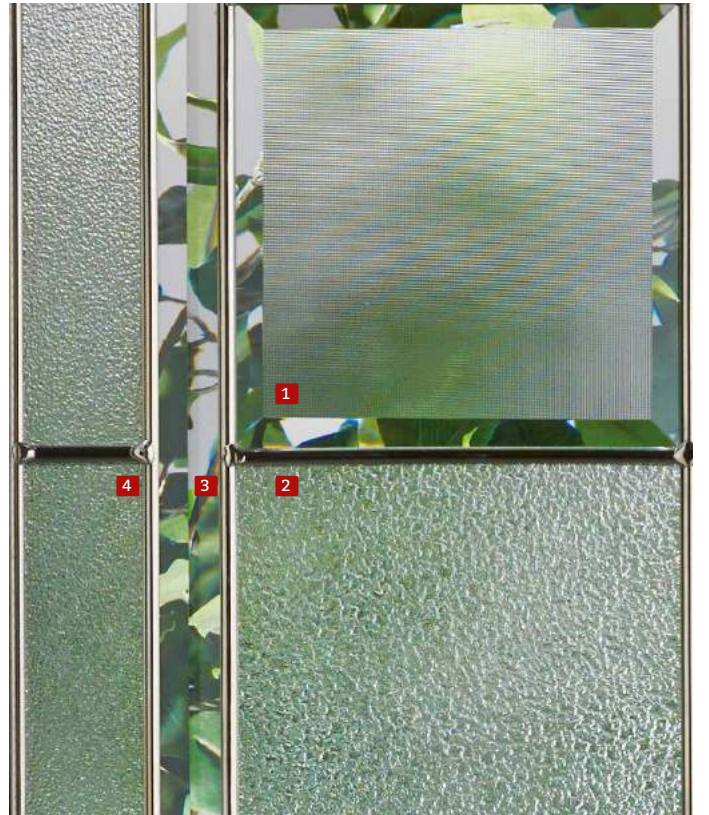

Cubiste

- 1 Screen biseauté | *Beveled Screen*
- 2 Kasumi
- 3 Clair biseauté | *Beveled Clear*
- 2 Morocco Clair | *Clear Morocco*

FINI STANDARD | *STANDARD FINISH*
NOTE: Autres finis disponibles | *Other available finishes*

ON Onyx