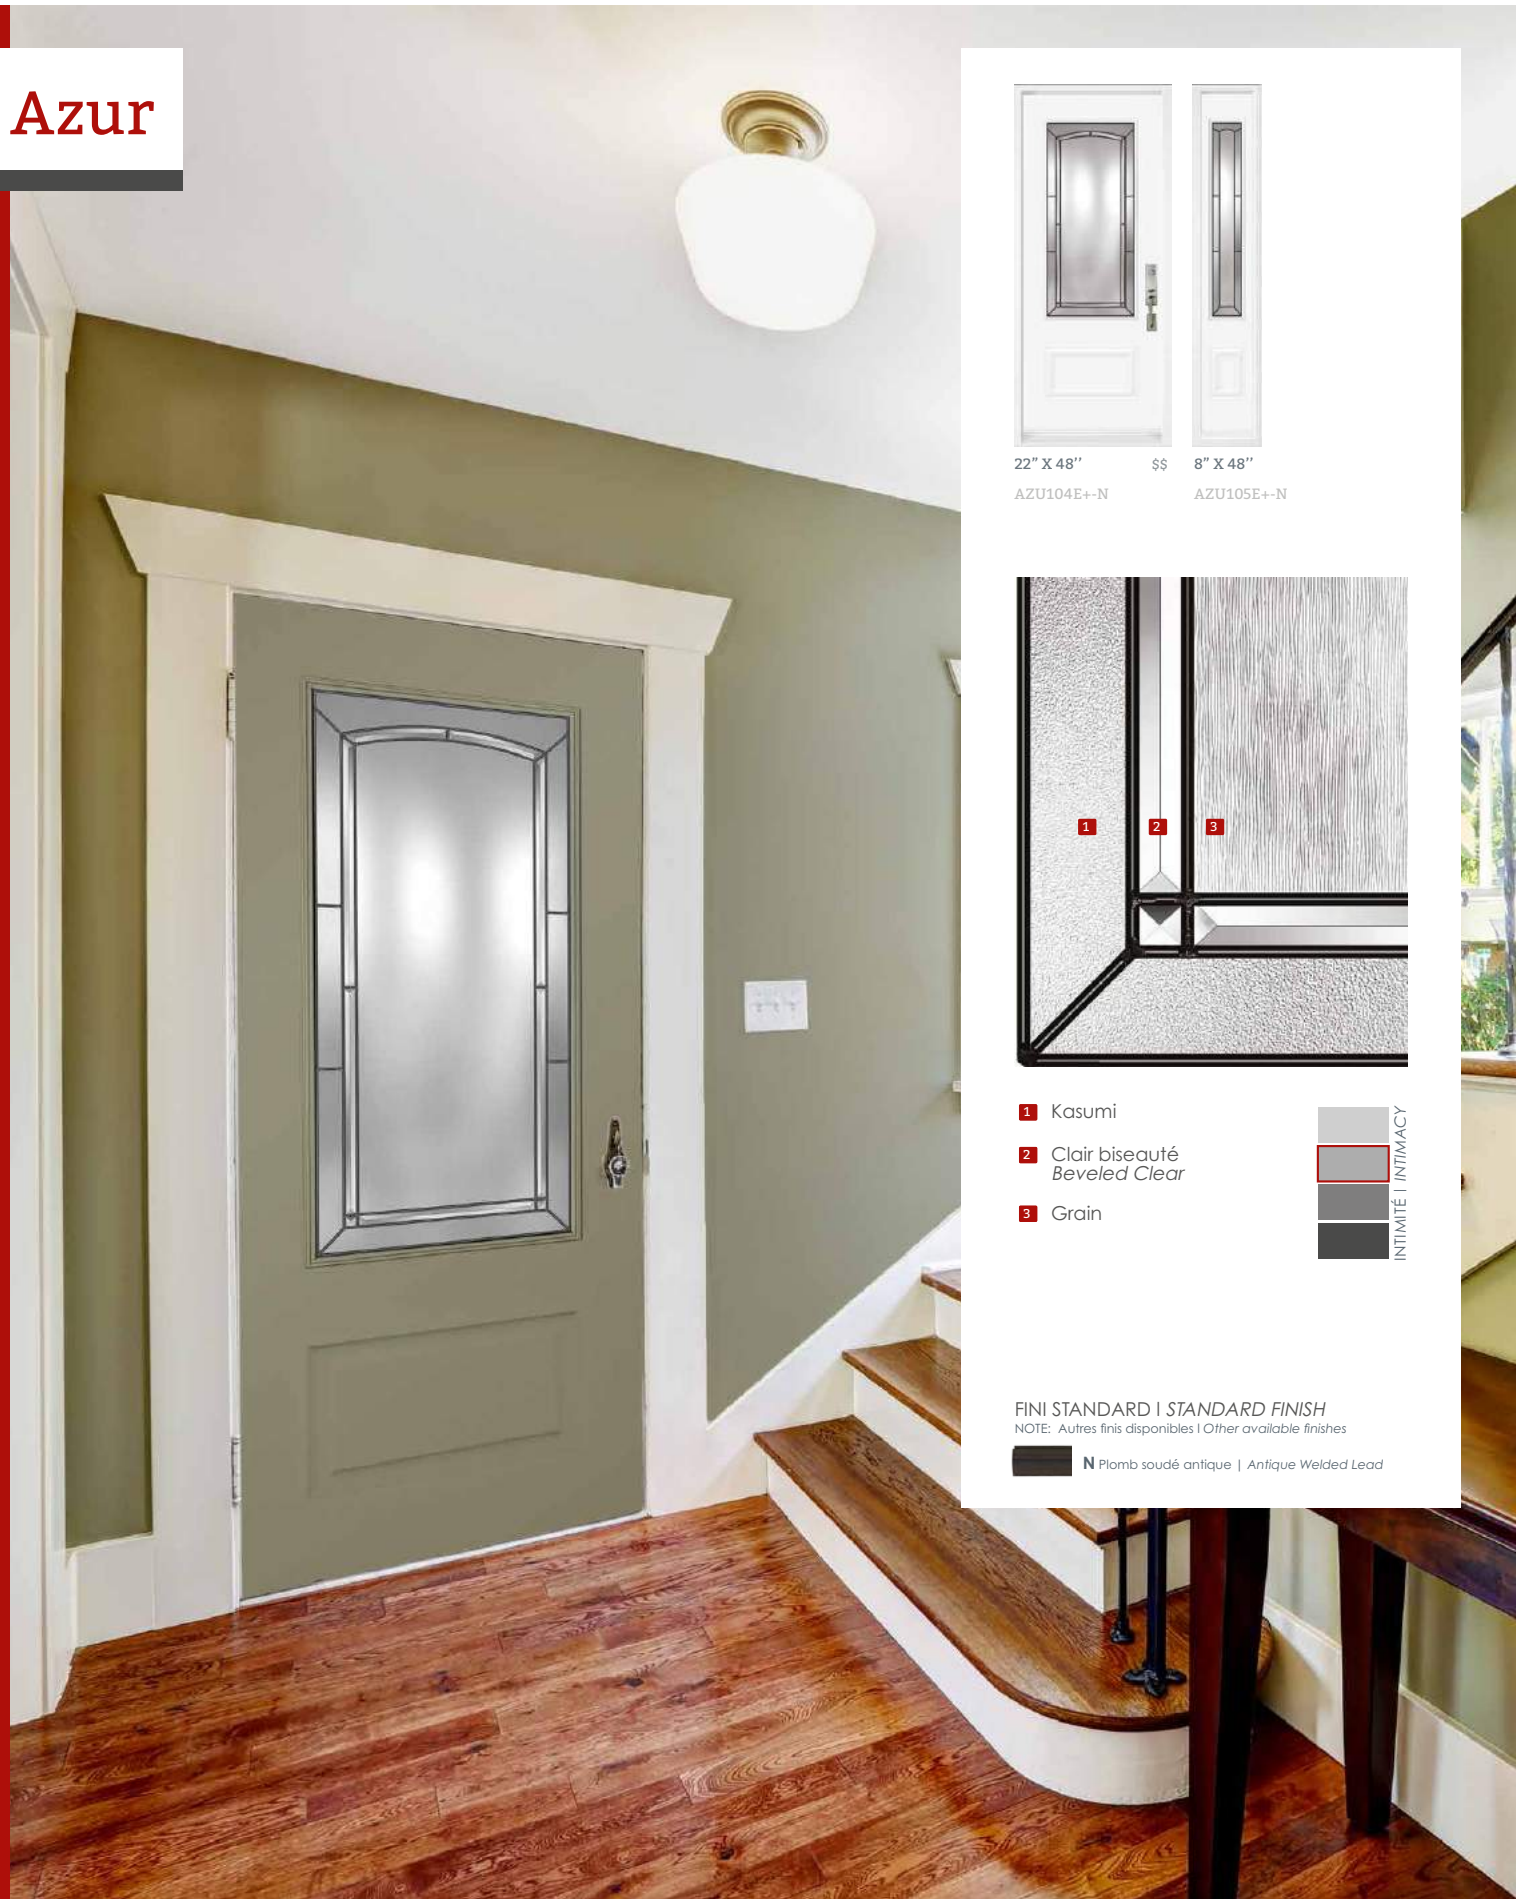

Azur

- 1 Kasumi
- 2 Clair biseauté / Beveled Clear
- 3 Grain

FINI STANDARD | STANDARD FINISH
NOTE: Autres finis disponibles | Other available finishes
N Plomb soudé antique | Antique Welded Lead

NOTE: IMPOSTES ET LATÉRAUX DISPONIBLES

Rodin

- 1 Givré biseauté / Beveled Glue Chip
- 2 Screen
- 3 Martelé / Hammered

FINI STANDARD | STANDARD FINISH
NOTE: Autres finis disponibles | Other available finishes
PL Plomb soudé | Welded Lead

NOTE: TRANSOMS AND SIDELITES AVAILABLE