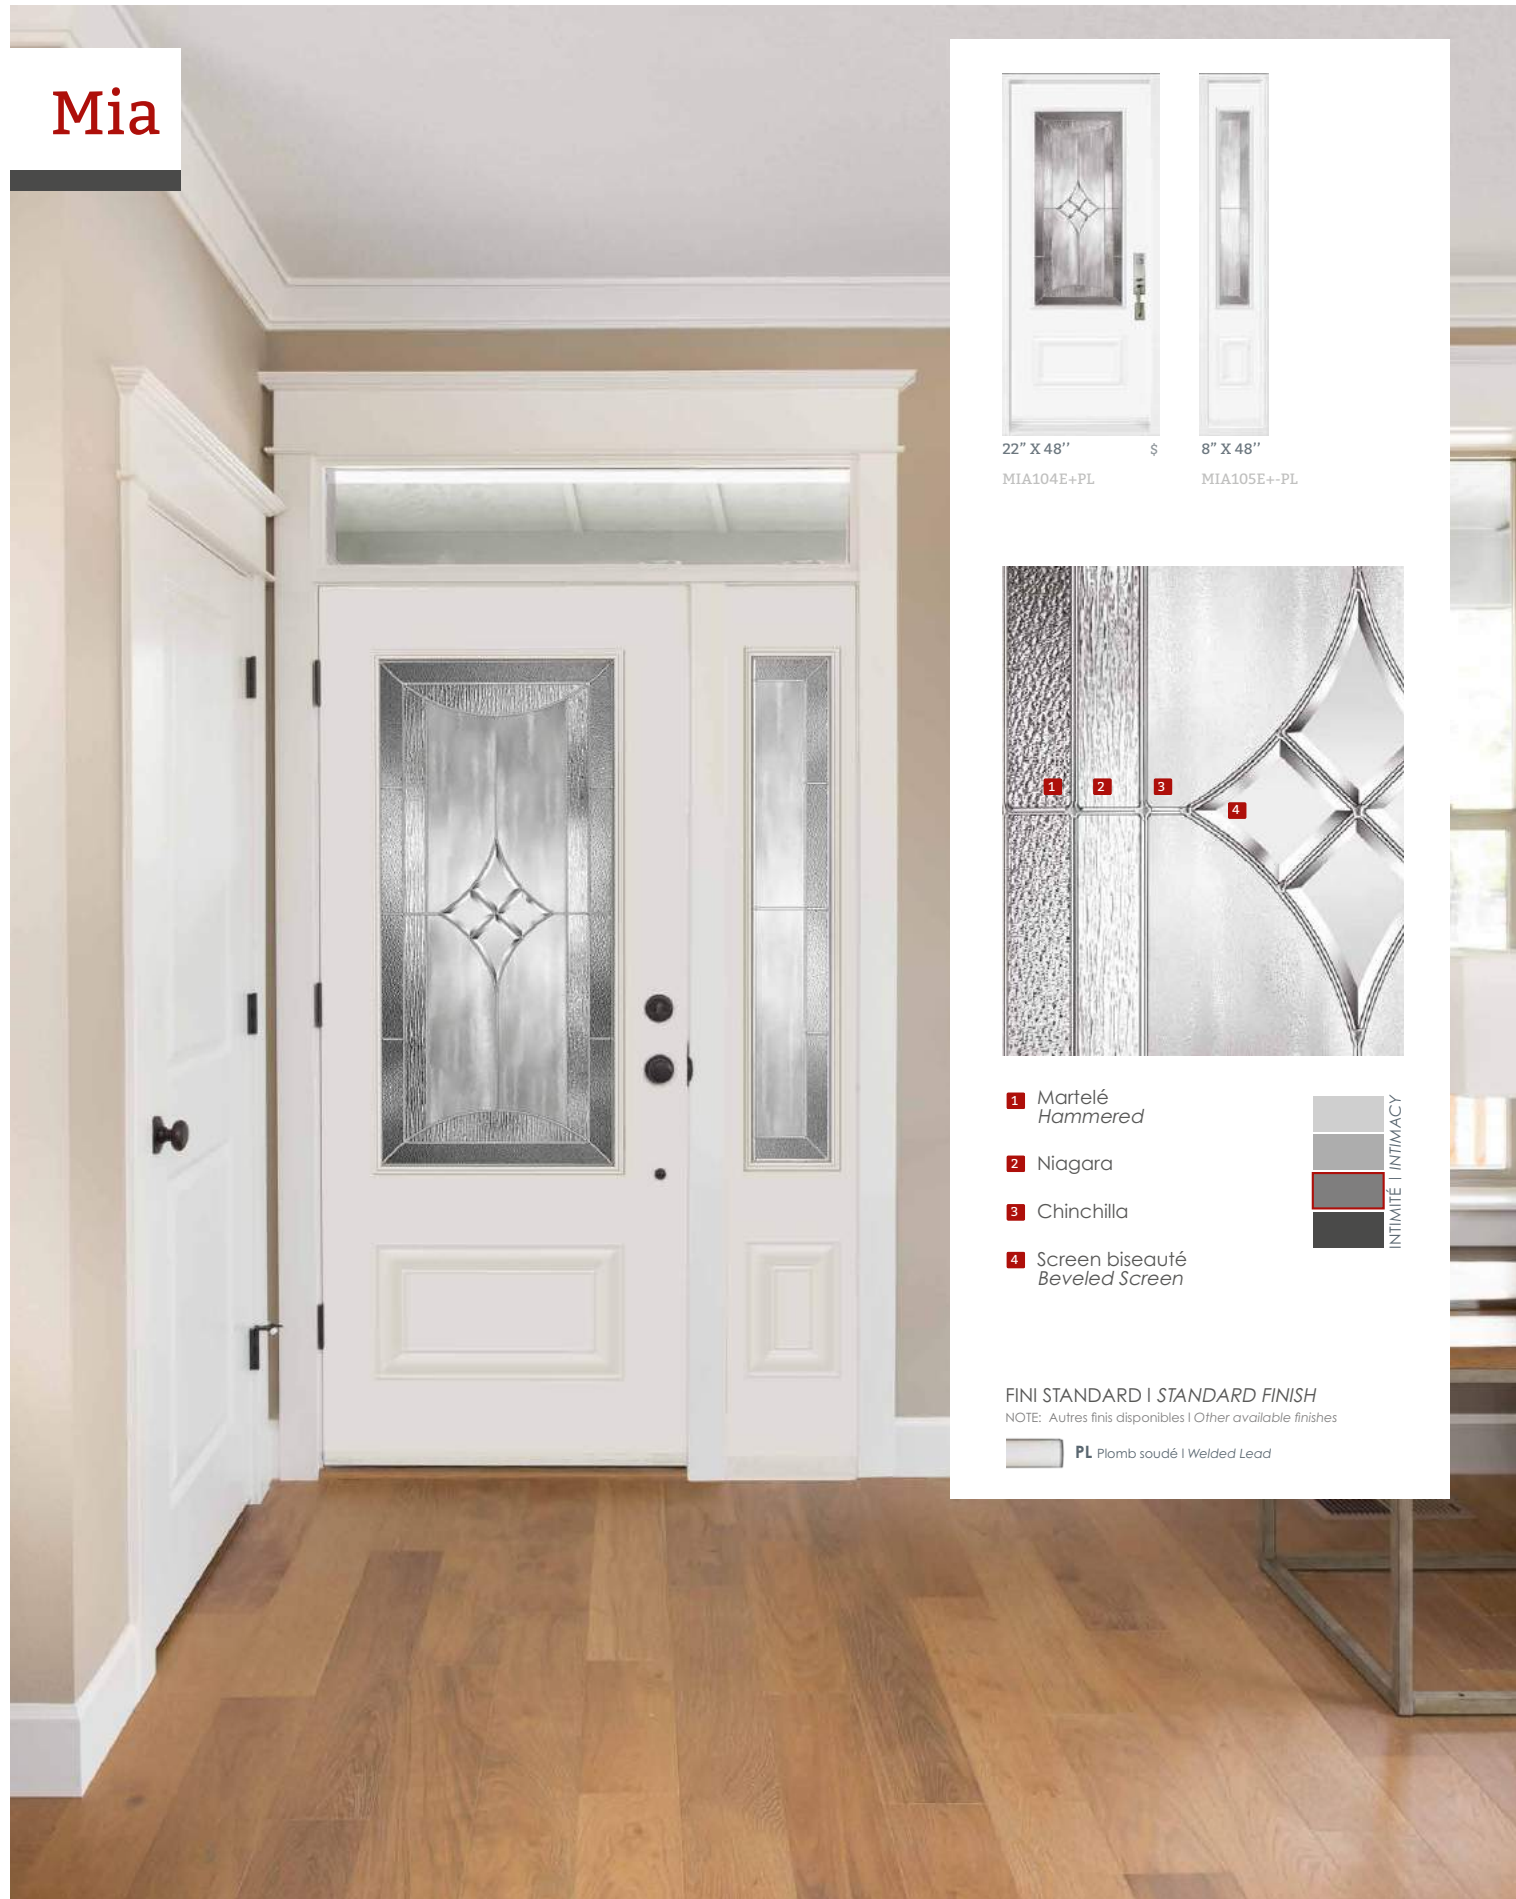

Pixel

- 1 Chinchilla
- 2 Clair biseauté
  Beveled Clear
- 3 Screen biseauté
  Beveled Screen
- 4 Martelé
  Hammered

FINI STANDARD | STANDARD FINISH
NOTE: Autres finis disponibles | Other available finishes

PL Plomb soudé | Welded Lead

Mia

- 1 Martelé
  Hammered
- 2 Niagara
- 3 Chinchilla
- 4 Screen biseauté
  Beveled Screen

FINI STANDARD | STANDARD FINISH
NOTE: Autres finis disponibles | Other available finishes

PL Plomb soudé | Welded Lead