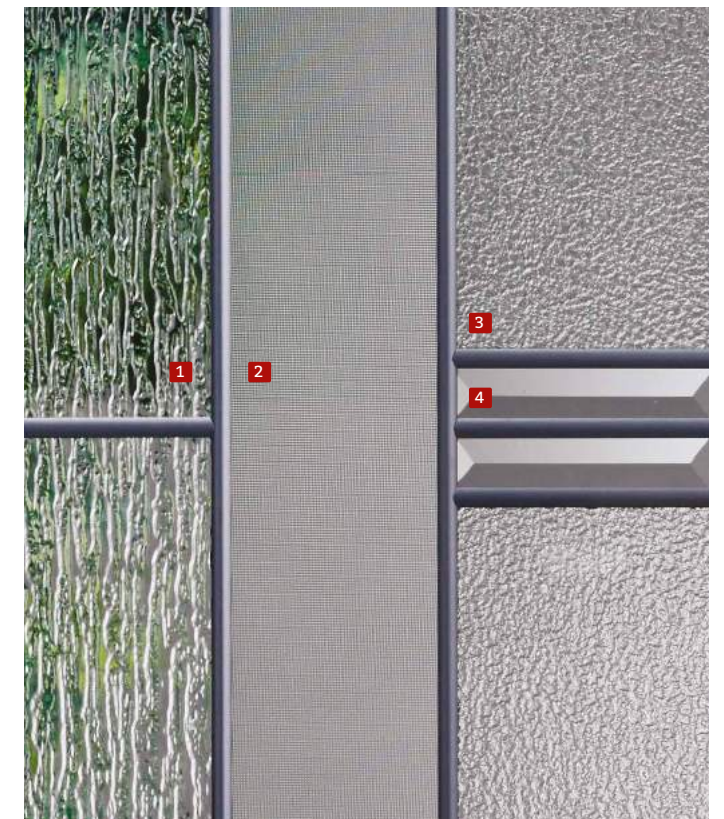

Matheus

22" X 48" \$\$\$
MAT104NSE+PT

8" X 48"
MAT105NSE+PT

22" X 64" \$\$\$
MAT108NSE+PT

7" X 64"
MAT107NSE+PT

20" X 64" \$\$\$
MAT106NSE+PT

- 1 Niagara
- 2 Screen
- 3 Kasumi
- 4 Clair biseauté | *Beveled Clear*