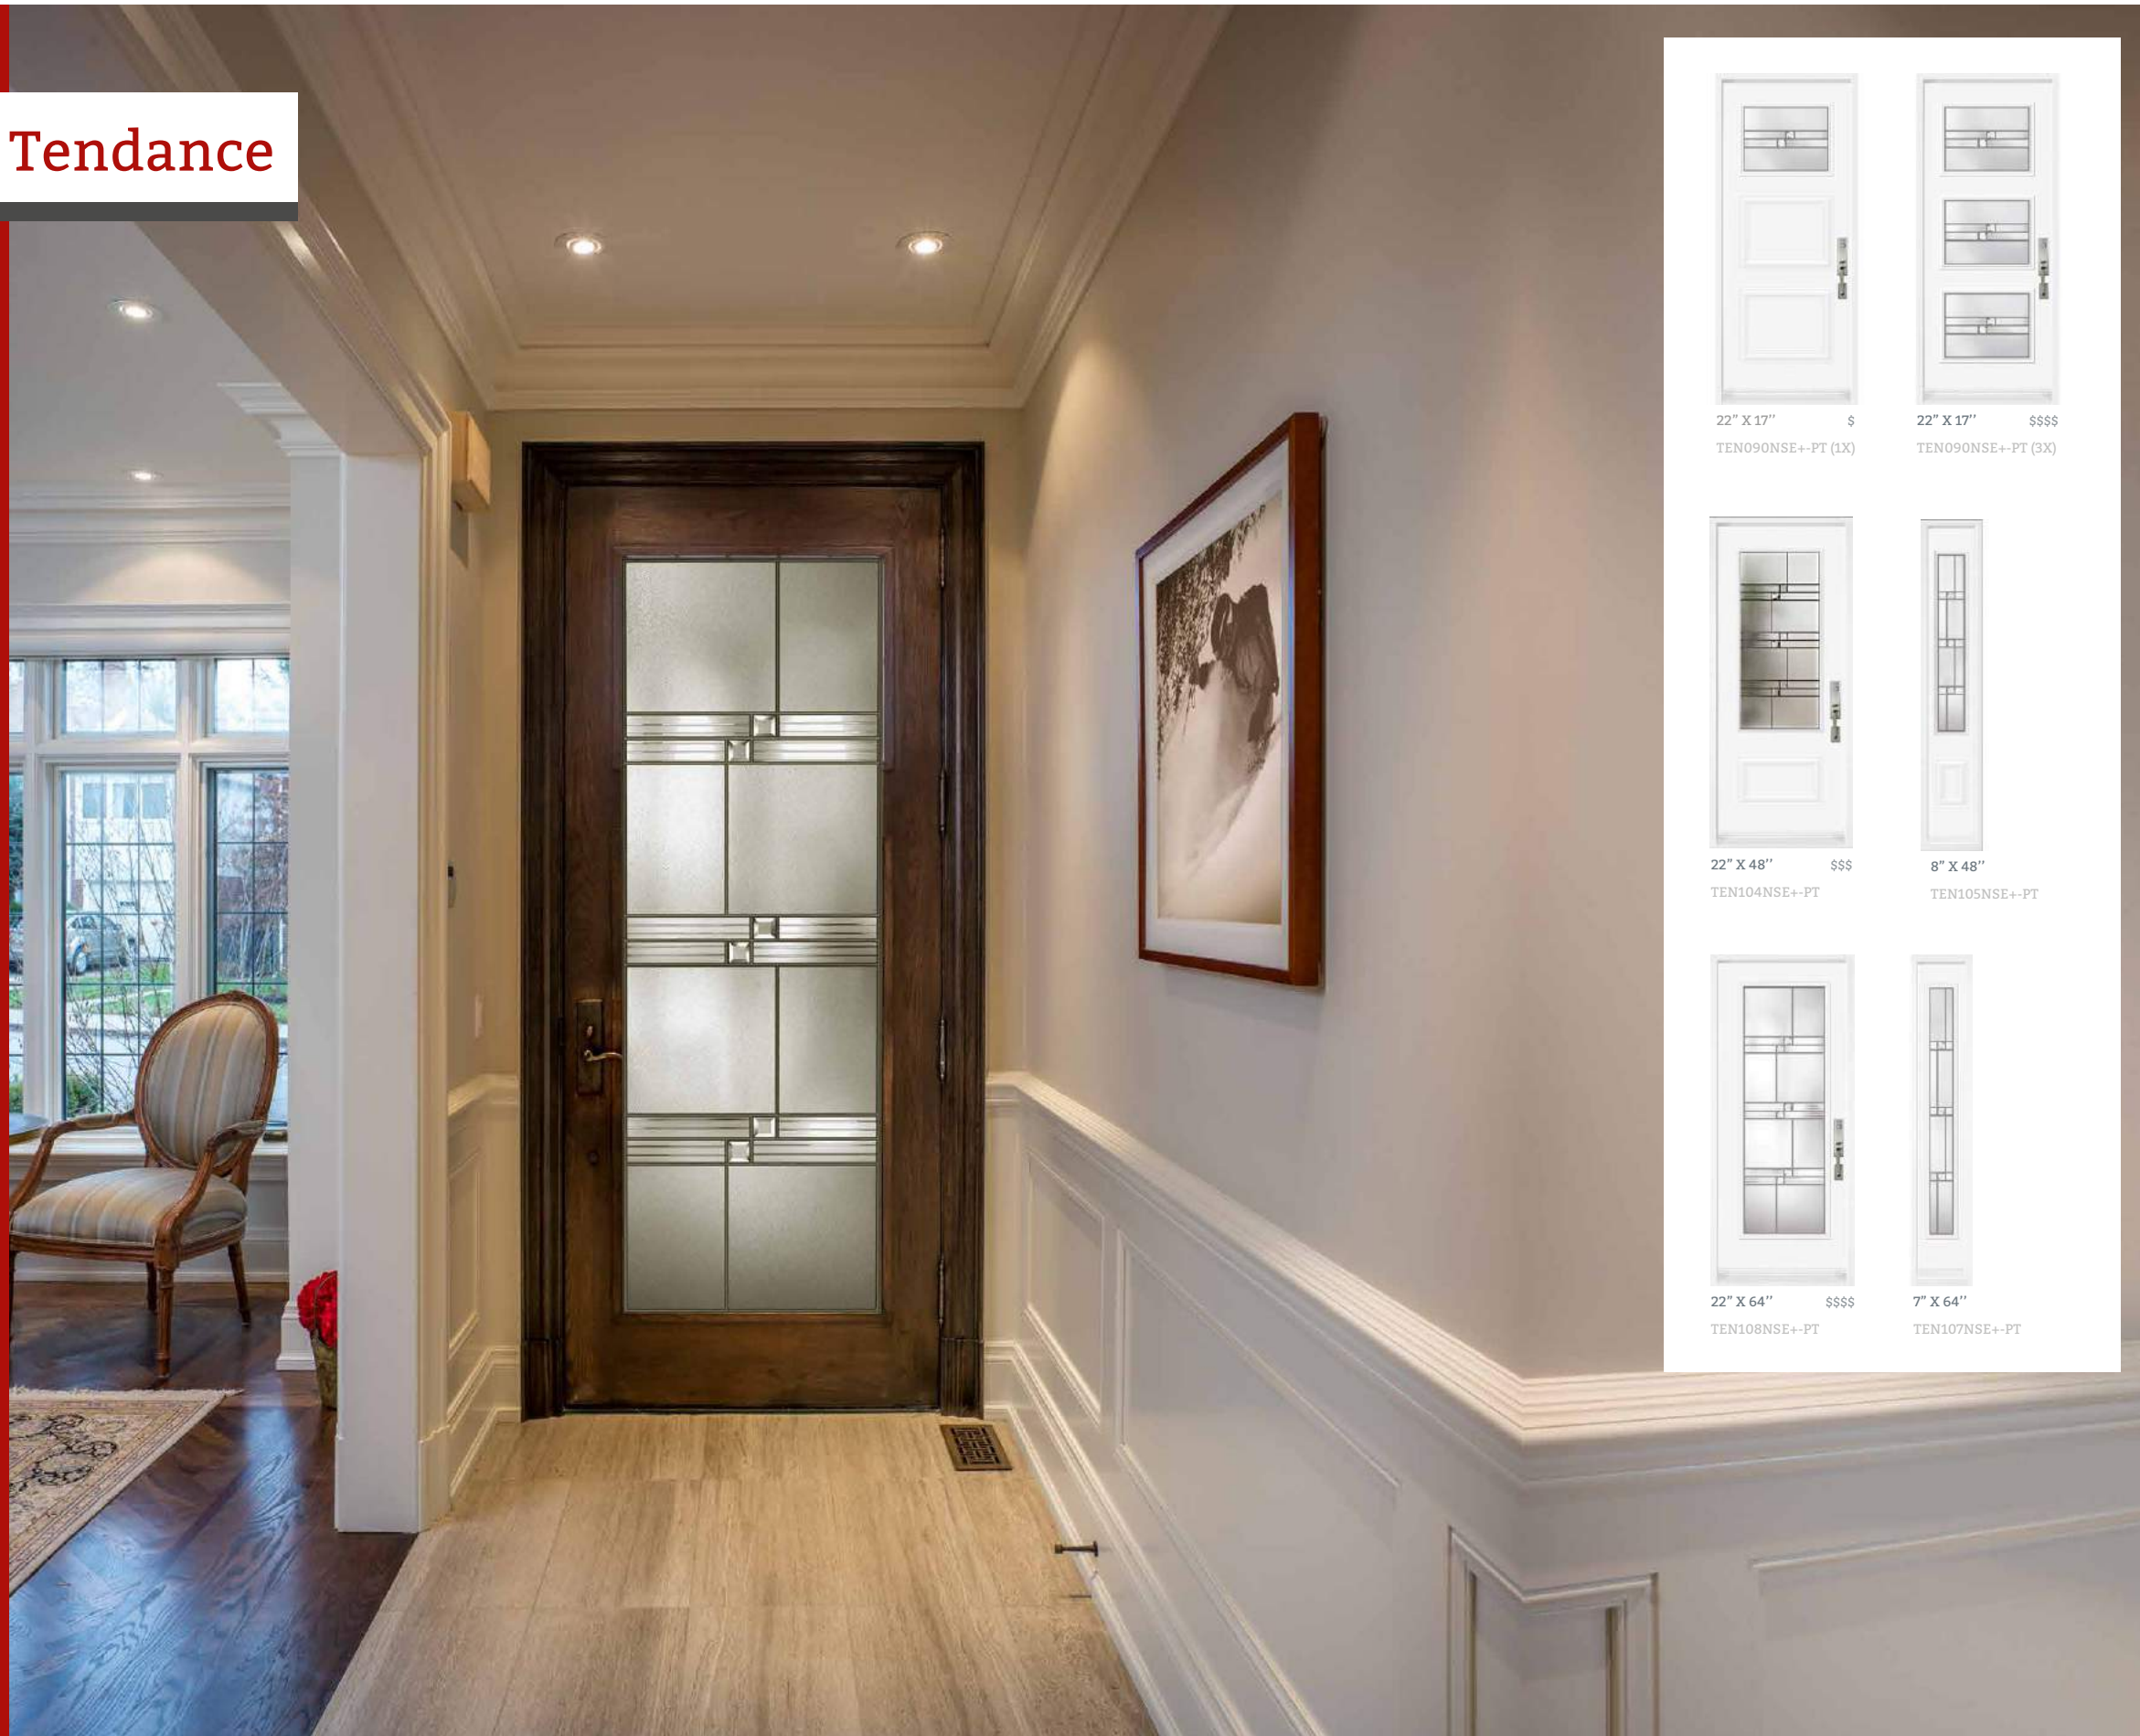

Tendance

	22" X 17" $ TEN090NSE+-PT (1X)		22" X 17" $$$$ TEN090NSE+-PT (3X)
	22" X 48" $$$ TEN104NSE+-PT		8" X 48" TEN105NSE+-PT
	22" X 64" $$$$ TEN108NSE+-PT		7" X 64" TEN107NSE+-PT