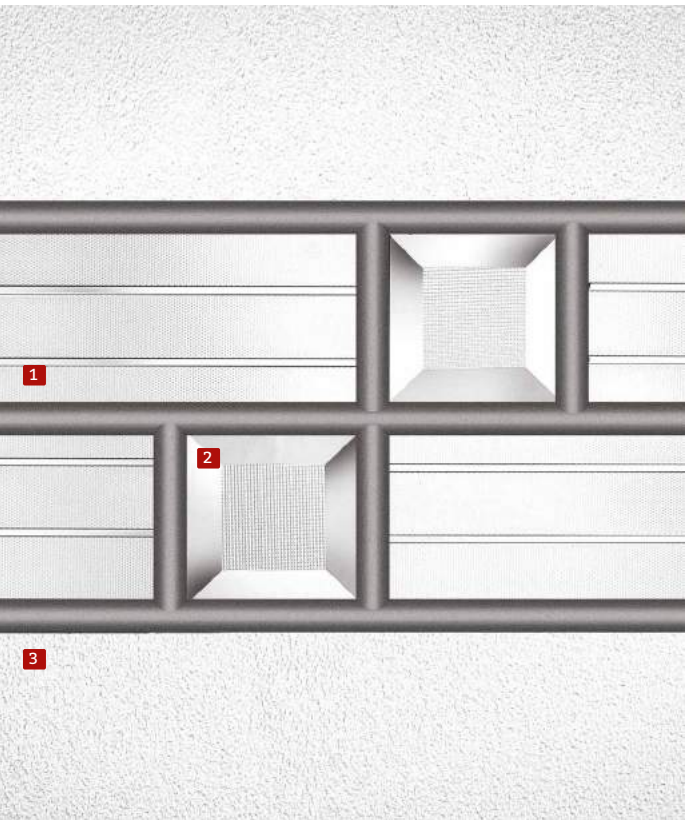

Tendance

	22" X 17" \$ TEN090NSE+-PT (1X)		22" X 17" \$\$\$\$ TEN090NSE+-PT (3X)
	22" X 48" \$\$\$ TEN104NSE+-PT		8" X 48" TEN105NSE+-PT
	22" X 64" \$\$\$\$ TEN108NSE+-PT		7" X 64" TEN107NSE+-PT

- 1 Linea
- 2 Screen biseauté | *Beveled Screen*
- 3 Morocco clair | *Clear Morocco*