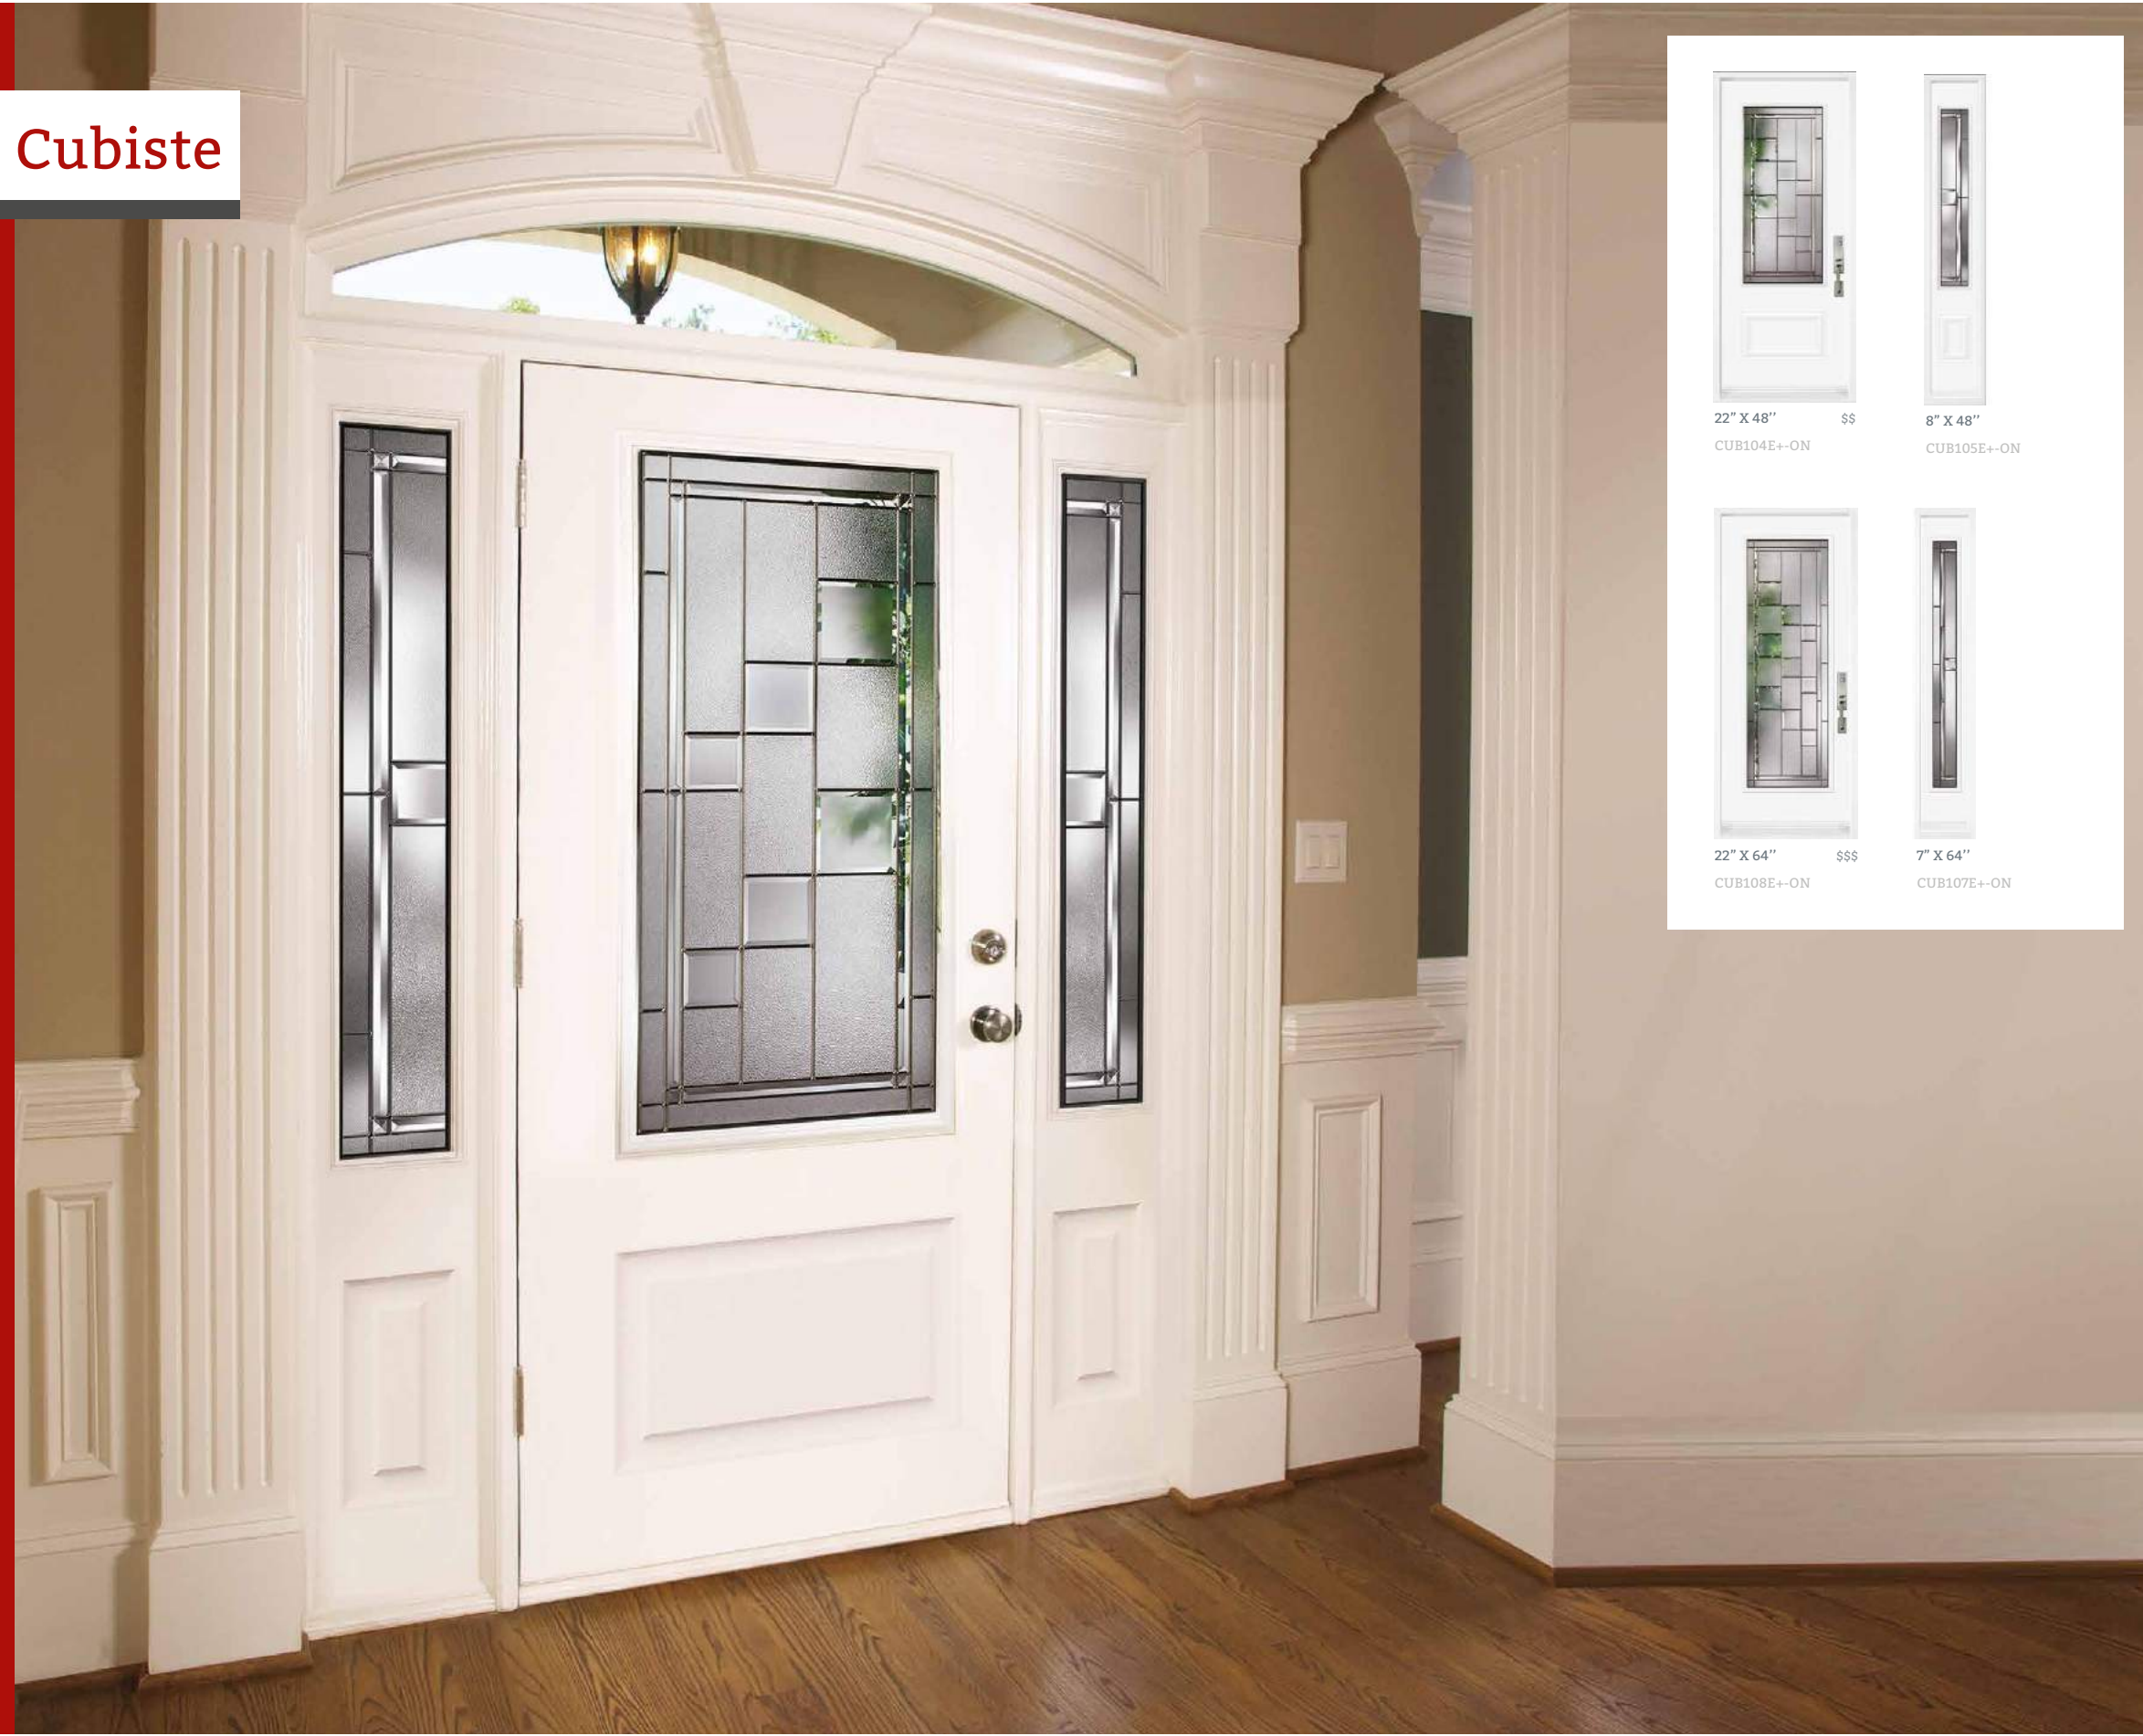

Cubiste

- 1 Screen biseauté | *Beveled Screen*
- 2 Kasumi
- 3 Clair biseauté | *Beveled Clear*
- 2 Morocco Clair | *Clear Morocco*

FINI STANDARD | *STANDARD FINISH*
NOTE: Autres finis disponibles | *Other available finishes*

ON Onyx