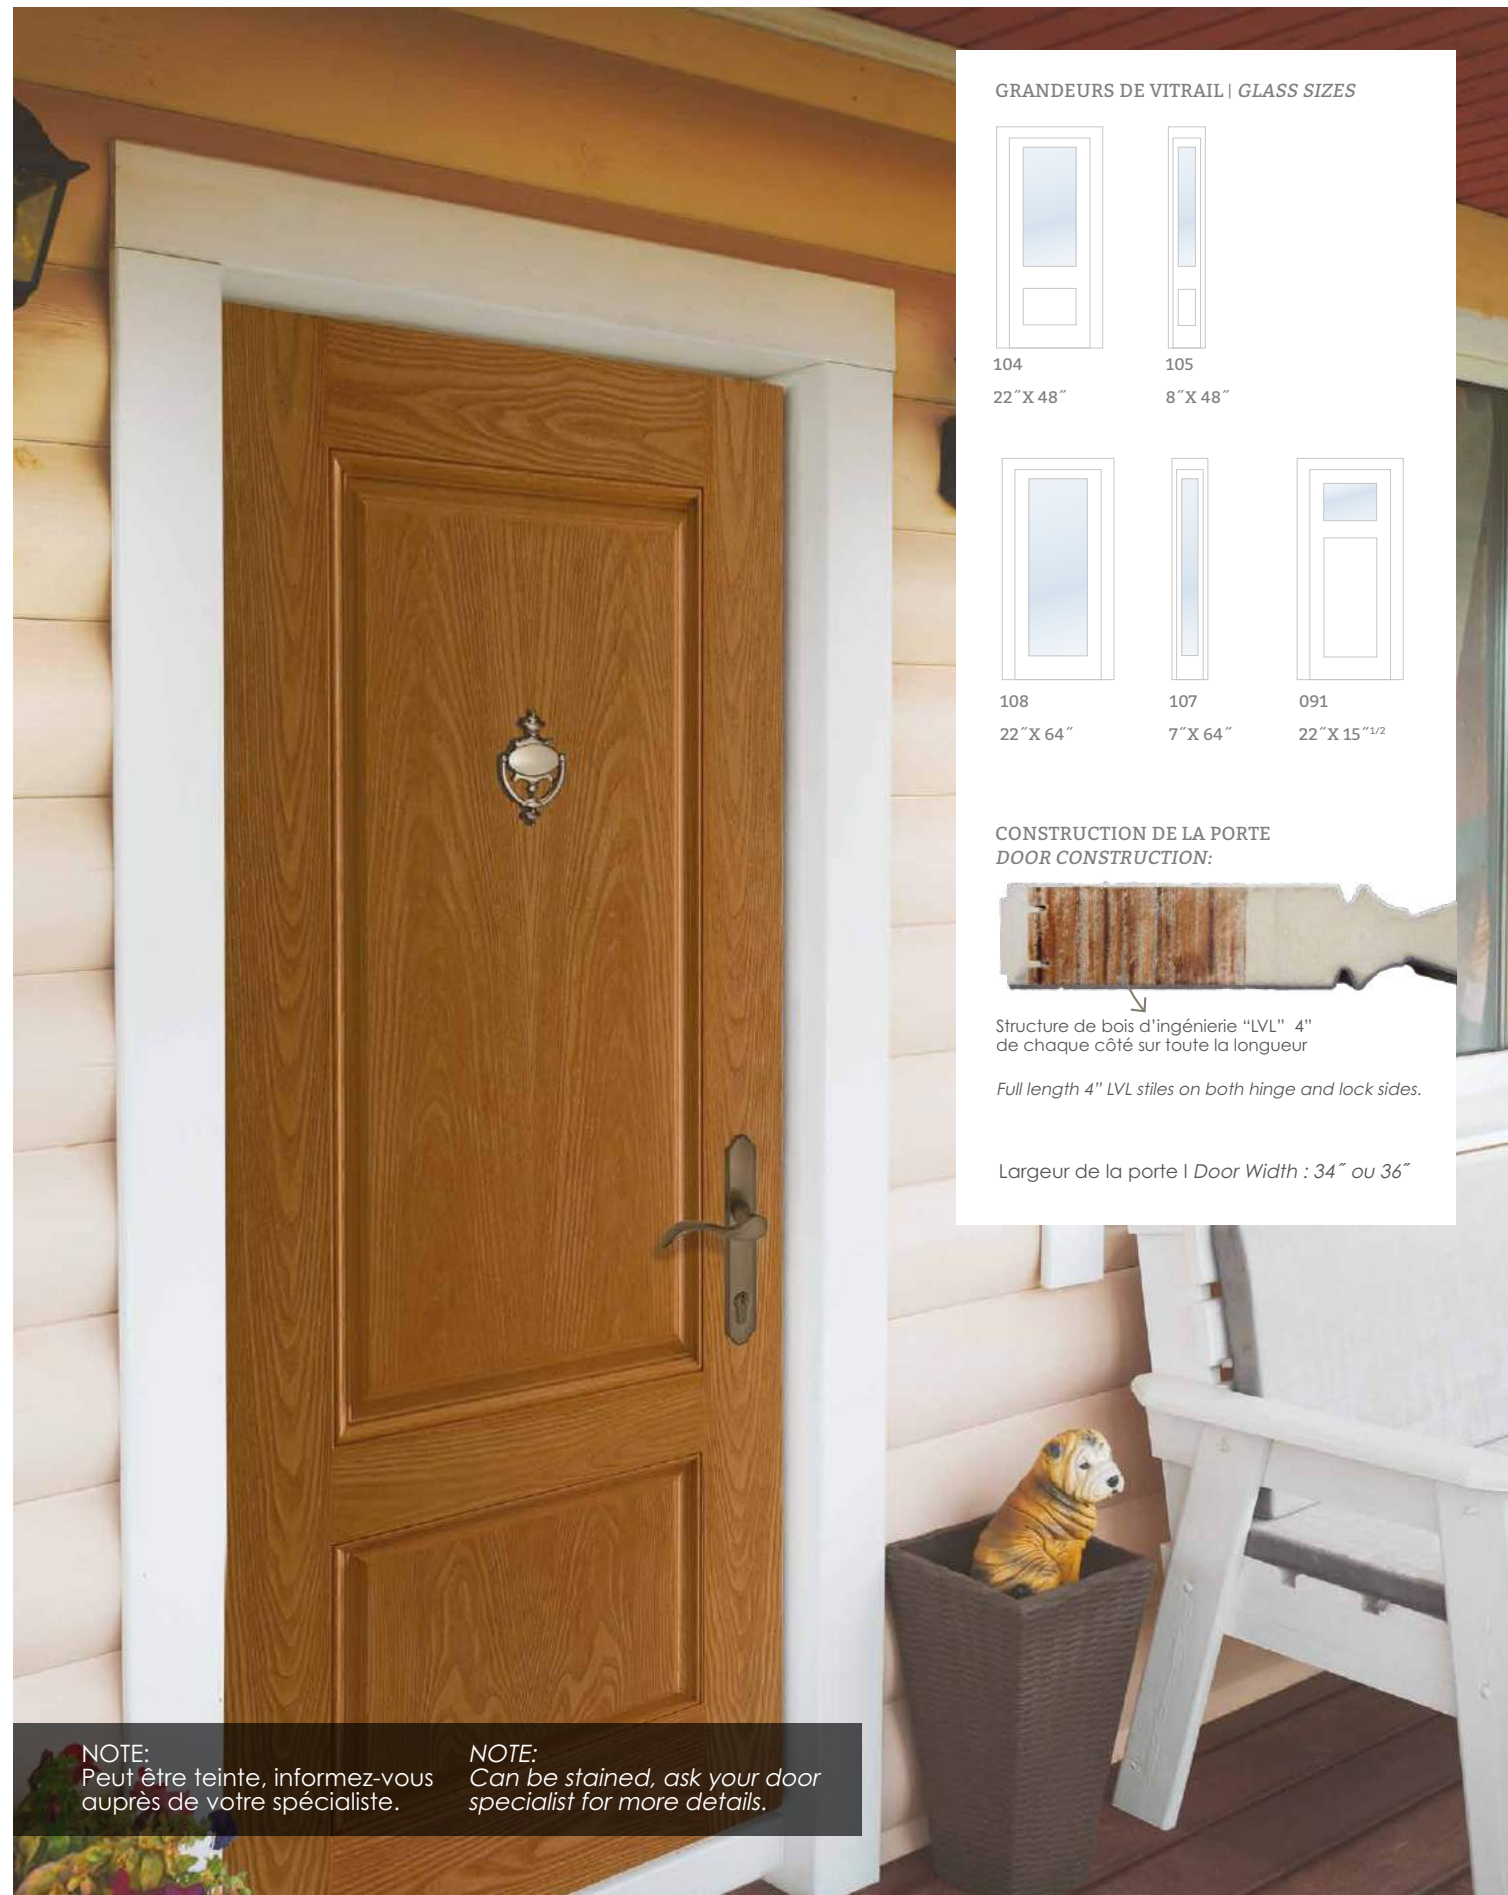

GRANDEURS DE VITRAIL | GLASS SIZES

CONSTRUCTION DE LA PORTE
DOOR CONSTRUCTION:

Structure de bois d'ingénierie "LVL" 4" de chaque côté sur toute la longueur

Full length 4" LVL stiles on both hinge and lock sides.

Largeur de la porte | Door Width : 34" ou 36"

NOTE:
Peut être teinté, informez-vous auprès de votre spécialiste.

NOTE:
Can be stained, ask your door specialist for more details.