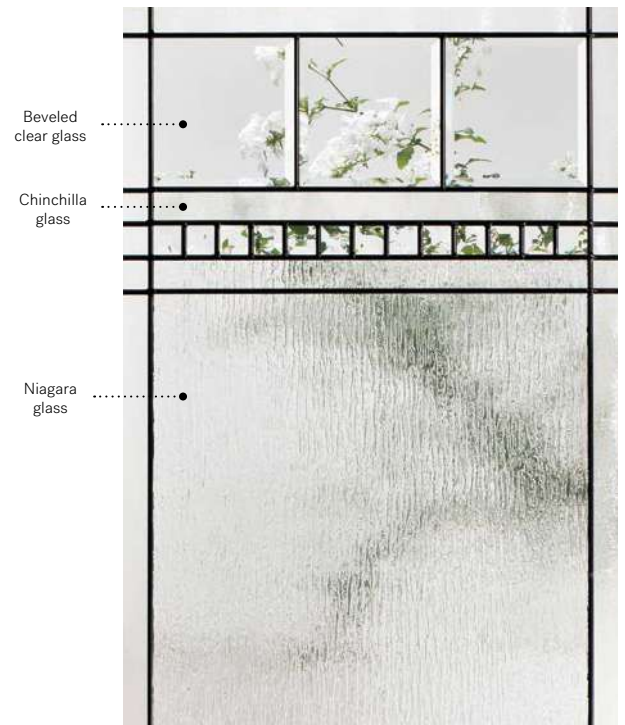

Chanelle

Chanelle will bring a stately, elegant and timeless touch to any home, classic or modern. With clean lines and bright bevels, it creates stunning light effects.

Stained glass: Chinchilla glass, beveled clear glass and Niagara glass

Caming: Patina

Frames: Contemporary, NovaPVC or stainable

Sidelites and transoms: Looks great accompanied by Niagara glass

Available in custom sizes

Privacy level

3/5

SEMI-PRIVATE

Contemporary 10-308-060-003
NovaPVC 10-308-060-001
Stainable 10-308-060-002

Contemporary N/A
NovaPVC 10-308-050-003
Stainable 10-308-050-004

Contemporary 10-308-260-001
NovaPVC N/A
Stainable N/A

Contemporary 10-308-017-003
NovaPVC 10-308-017-001
Stainable 10-308-017-002

Contemporary N/A
NovaPVC 10-308-010-001
Stainable 10-308-010-002