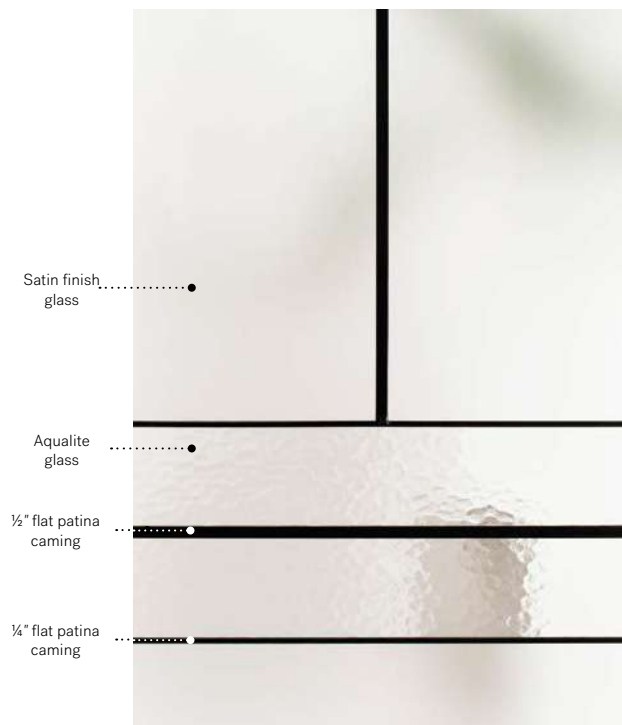

Avenue

Minimalist and urban, Avenue’s bold design is out of the ordinary. Its Aqualite and satin finish glass paired with thin and wide flat patina caming create a retro feel. Perfect for a farmhouse-style home or suburban cottage.

Stained glass: Satin finish glass and Aqualite glass
Caming: ½" wide flat patina caming and ¼" wide flat patina caming
Frames: Contemporary, NovaPVC or stainable
Sidelites and transoms: Looks great accompanied by satin finish or clear glass
Available in custom sizes

Privacy level **4/5**
PRIVATE