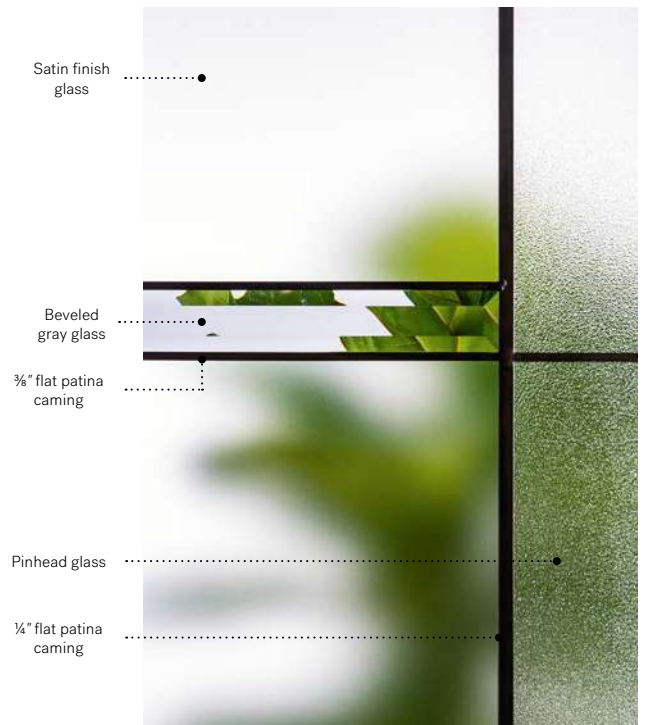

Belmont

Belmont is a stained glass model with an urban look designed for today's architectural styles. Its minimalist, asymmetrical composition of flat black patina caming and satin finish glass fits perfectly with the volumes and materials found in the architecture of contemporary houses. Paired with a satin black handle, Belmont's elegance is unrivaled.

Stained glass: Satin finish glass, beveled gray glass and Pinhead glass

Caming: 1/2" wide flat patina caming and 1/4" wide flat patina caming

Frames: Contemporary or NovaPVC

Sidelites and transoms: Looks great accompanied by satin finish glass
Available in custom sizes

Privacy level

3/5

SEMI-PRIVATE