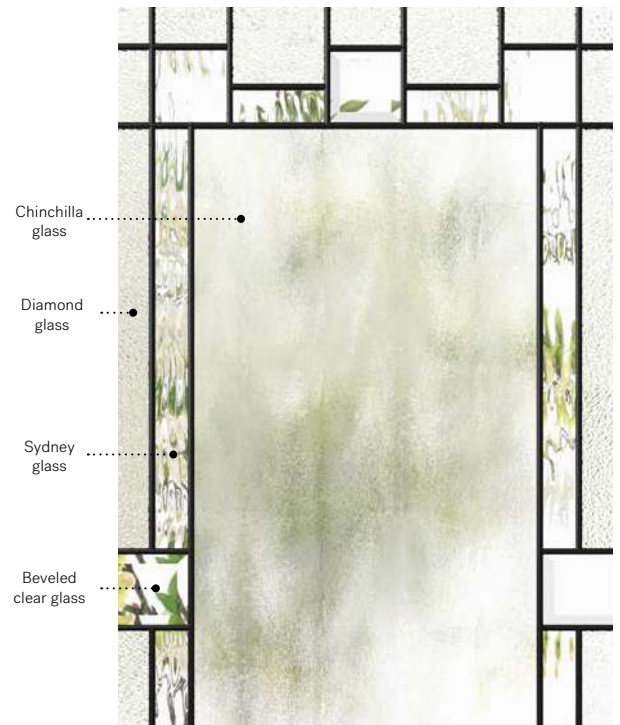

Portrait

This Craftsman style inspired stained glass is made up of textures that evoke the beauty of nature. While the chinchilla glass dances with the sun, its diamond glass fills your entrance with sparkling light.

Stained glass: Chinchilla glass, beveled clear glass, Diamond glass and Sydney glass

Caming: Patina

Frames: Contemporary or NovaPVC

Sidelites and transoms: Looks great accompanied by Chinchilla glass

Available in custom sizes

Chinchilla glass
Diamond glass
Sydney glass
Beveled clear glass

Privacy level

4/5

PRIVATE

Frames 22" x 64"

Contemporary 10-402-060-005
NovaPVC 10-402-060-001

Frames 22" x 48"

Frames 22" x 36"

Frames 22" x 14 7/16"

Frames 7" x 64"

Contemporary 10-402-005-005
NovaPVC 10-402-005-001

Frames 8" x 48"

Frames 8" x 36"