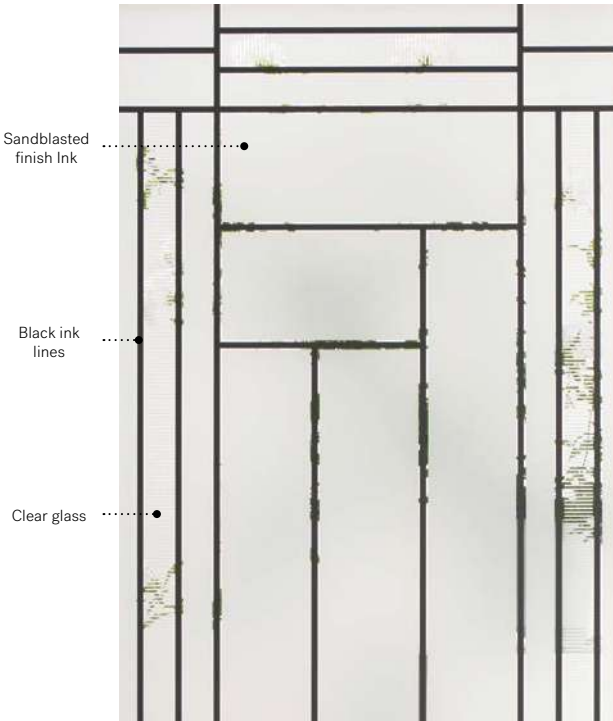

Louisbourg

Louisbourg’s elegant geometry evokes glass etchings. The asymmetrical grid creates a striking dynamic composition.

Silkscreened glass: sandblasted finish ink and black ink
Frames: Contemporary or NovaPVC
Sidelites and transoms: Looks great accompanied by sandblasted finish glass

Privacy level **4/5**
PRIVATE