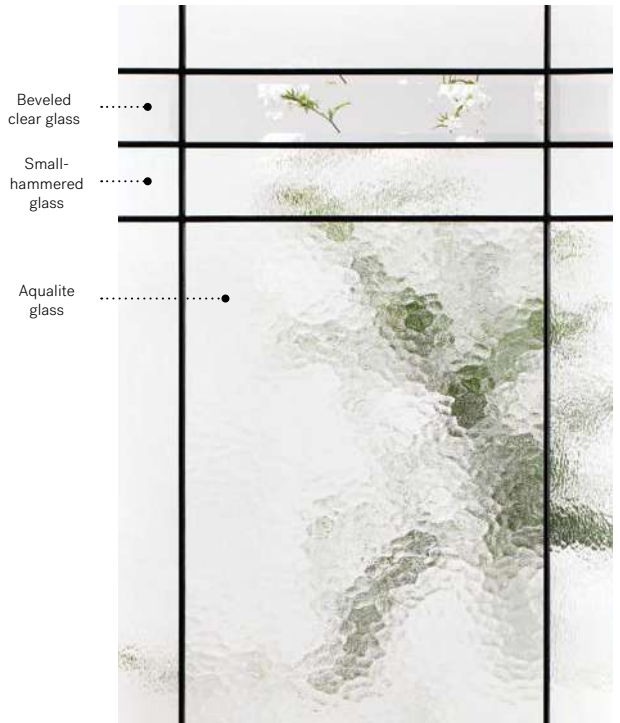

# Celeste

Celeste stained glass  
for your garage door.

Visit [garaga.com/celeste](https://garaga.com/celeste)  
Details on p. 111.

Orleans steel door with Prestige mouldings p.21. Celeste 22" x 48" doorglass with 8" x 48" sidelite p.69.

# Celeste

Celeste juxtaposes different types of glass within its patina coming, creating a delicate geometric pattern with a refined and balanced light effect.

**Stained glass:** Beveled clear glass, Small-hammered glass and Aqualite glass

**Caming:** Patina

**Frames:** Contemporary, NovaPVC or stainable

**Sidelites and transoms:** Looks great accompanied by clear glass

Available in custom sizes

Privacy level

3/5

SEMI-PRIVATE

**Frames** 22" x 64"