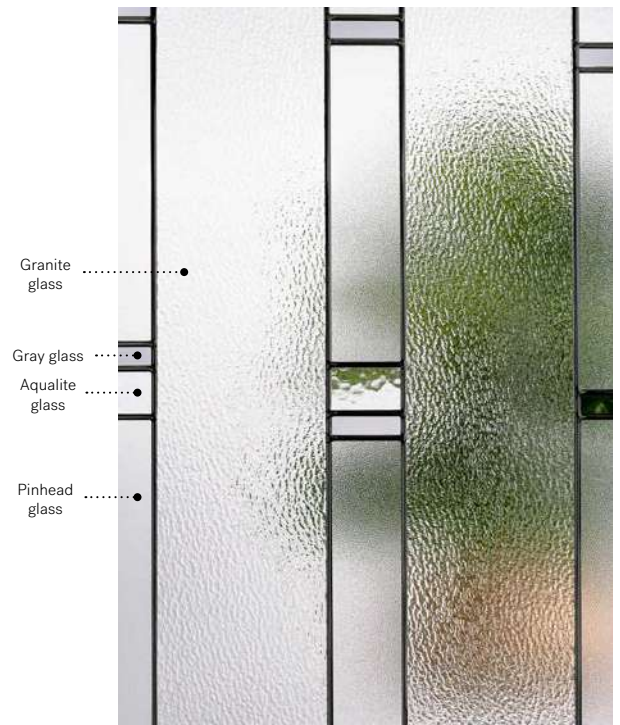

Ophir

Borrowing design cues from Craftsman style stained glass, this unique model is a perfect match with rich and classic stone houses. With its bold mix of strong textures punctuated by gray glass inserts, Ophir will be the centerpiece of your homes facade.

Stained glass: Aqualite glass, gray glass, Granite glass and Pinhead glass
Caming: Zinc or patina
Frames: Contemporary or NovaPVC
Sidelites and transoms: Looks great accompanied by Pinhead glass
Available in custom sizes

Privacy level

4/5
PRIVATE

Frames 22" x 64"
Contemporary 10-388-060
NovaPVC 10-388-060

Zinc Pat.
002 005
001 004

Frames 22" x 48"
Contemporary 10-388-057
NovaPVC 10-388-057

Zinc Pat.
002 005
001 004

Frames 22" x 36"
Contemporary 10-388-050
NovaPVC 10-388-050

Zinc Pat.
002 005
001 004

Frames 22" x 17"
Contemporary 10-388-259
NovaPVC 10-388-259

Zinc Pat.
002 005
001 004

Frames 22" x 14 7/16"
Contemporary 10-388-260
NovaPVC 10-388-260

Zinc Pat.
002 004
001 003

Frames 7" x 64"
Contemporary 10-388-005
NovaPVC 10-388-005

Zinc Pat.
002 005
001 004

Frames 8" x 48"
Contemporary 10-388-017
NovaPVC 10-388-017

Zinc Pat.
002 004
001 003

Frames 8" x 36"
Contemporary 10-388-010
NovaPVC 10-388-010

Zinc Pat.
002 005
001 004