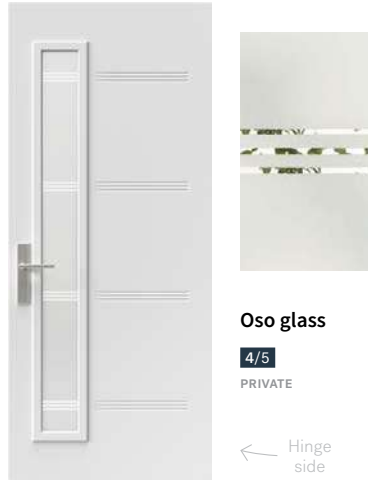

Era embossment