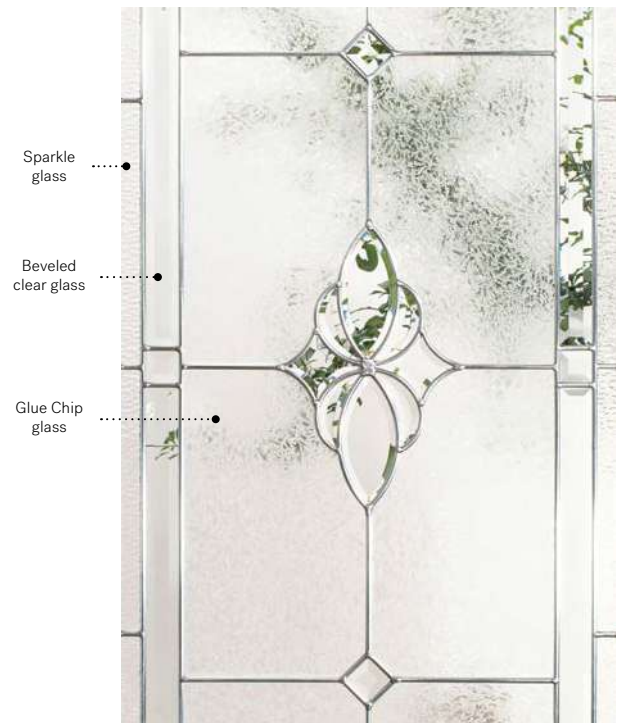

# Mystique

Showcasing the beauty of handcrafted glass, Mystique combines pieces of beveled glass to highlight its delicate centerpiece and create a stunning light effect.

**Stained glass:** Sparkle glass, Glue Chip glass and beveled clear glass

**Caming:** Zinc or Brass

**Frames:** NovaPVC or stainable

**Sidelites and transoms:** Looks great accompanied by Glue Chip glass

Available in custom sizes

Privacy level **2/5**  
SEMI-PRIVATE

**Frames** 22" x 64"