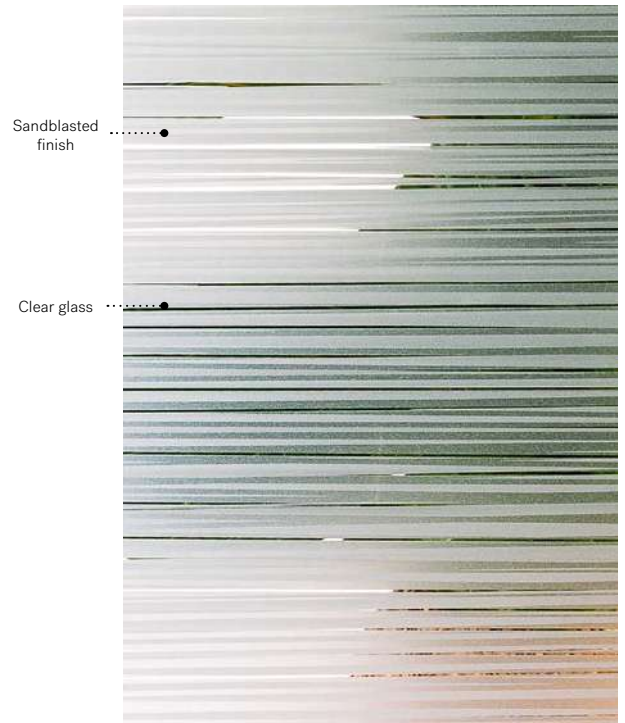

Kira

Two layers of fine, sandblasted finish lines overlap to create a natural looking pattern that provides a good degree of privacy. Kira delicately filters light and fills your entrance with a sense of calm.

Silkscreened glass: Dual layered sandblasted finish on clear glass
Frames: Contemporary or NovaPVC
Sidelites and transoms: Looks great accompanied by sandblasted finish or clear glass

Privacy level **3/5**
SEMI-PRIVATE

Frames	22" x 64"	22" x 48"	22" x 36"	22" x 17"	22" x 12"
Contemporary	07-381-060-002	07-381-057-002	07-381-050-002	07-381-259-002	07-381-053-002
NovaPVC	07-381-060-001	07-381-057-001	07-381-050-001	07-381-259-001	07-381-053-001

Frames	7" x 64"	13 7/8" x 79" tip-to-tip
Contemporary	07-381-005-002	07-381-211-001
NovaPVC	07-381-005-001