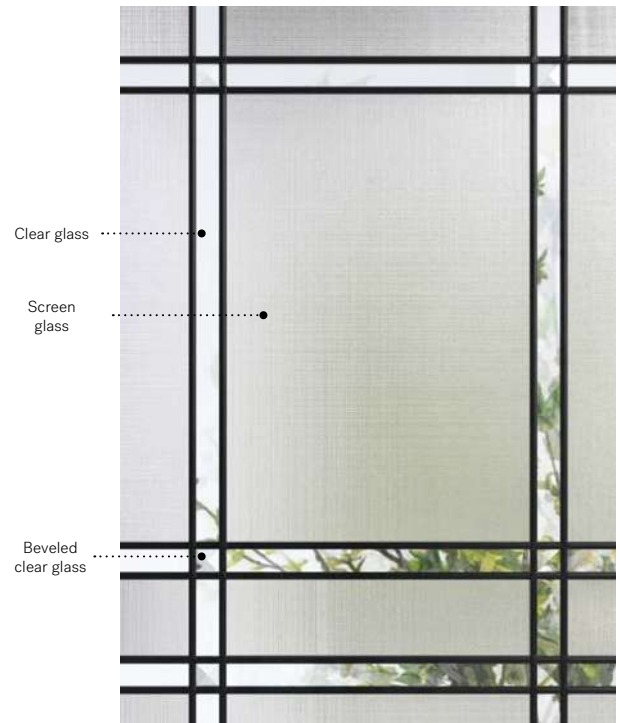

NEW

Crystal

Crystal offers a harmonious balance between country and contemporary styles thanks to its composition of Screen glass, clear perpendicular lines and elegant beveled squares. This model adds a modern touch to classic-style homes with stone or brick facades.

Stained glass: Screen glass, clear glass, beveled clear glass
Caming: Patina
Frames: Contemporary or NovaPVC
Sidelites and transoms: Looks great accompanied by Screen glass
Available in custom sizes

Privacy level **3/5**
SEMI-PRIVATE