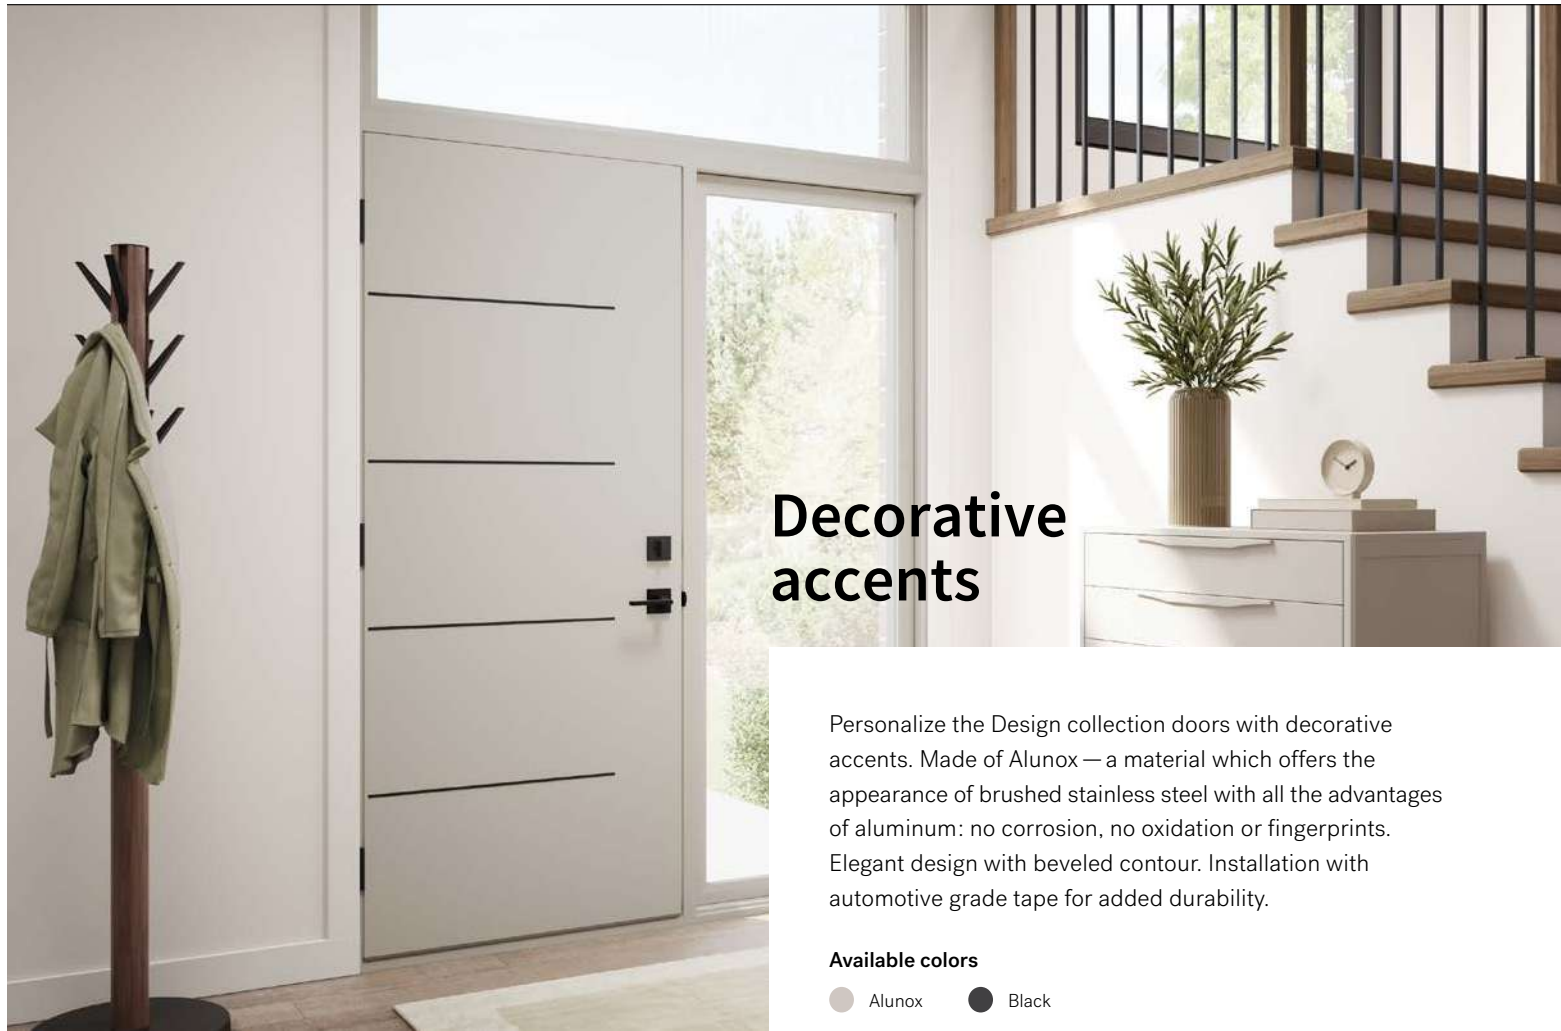

Decorative accents

Personalize the Design collection doors with decorative accents. Made of Alunox — a material which offers the appearance of brushed stainless steel with all the advantages of aluminum: no corrosion, no oxidation or fingerprints. Elegant design with beveled contour. Installation with automotive grade tape for added durability.

Available colors

- Alunox
- Black