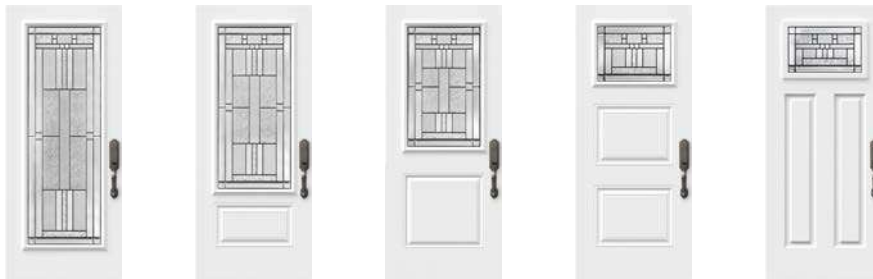

**Caming:** Zinc or Patina

**Frames:** Contemporary, NovaPVC or stainable

**Sidelites and transoms:** Looks great accompanied by Pinhead glass

Available in custom sizes

Privacy level **3/5**  
SEMI-PRIVATE