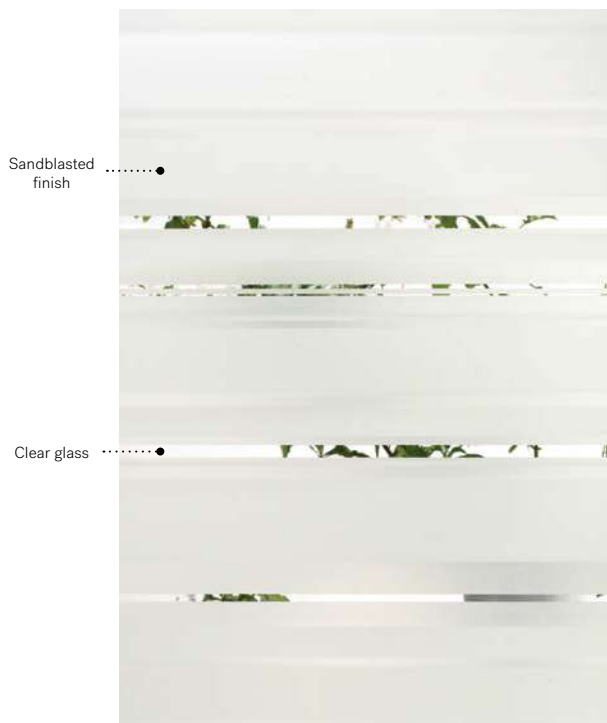

Azur

Elegant and distinguished, Azur will give you the privacy you need, while its thin, translucent bands will brighten up your space. Its design creates a unique, dynamic effect. Azur is ideal for contemporary style whether you're renovating or building a new house.

Silkscreened glass: Dual layered sandblasted finish on clear glass

Frames: Contemporary or NovaPVC

Sidelites and transoms: Looks great accompanied by sandblasted finish or clear glass

Privacy level **3/5**
SEMI-PRIVATE

Frames	10 15/16" x 76 1/16"	22" x 64"	22" x 48"	22" x 36"	22" x 17"	22" x 12"
Contemporary	07-338-211-003	07-338-060-002	07-338-057-001	07-338-050-001	07-338-259-001	07-338-053-004
NovaPVC	N/A	07-338-060-001	07-338-057-002	07-338-050-002	07-338-259-002	07-338-053-005

Frames	7" x 64"	8" x 48"	8" x 36"	13 7/8" x 79" tip-to-tip
Contemporary	07-338-005-001	07-338-017-001	07-338-010-001	07-338-211-001
NovaPVC	07-338-005-002	07-338-017-002	07-338-010-002