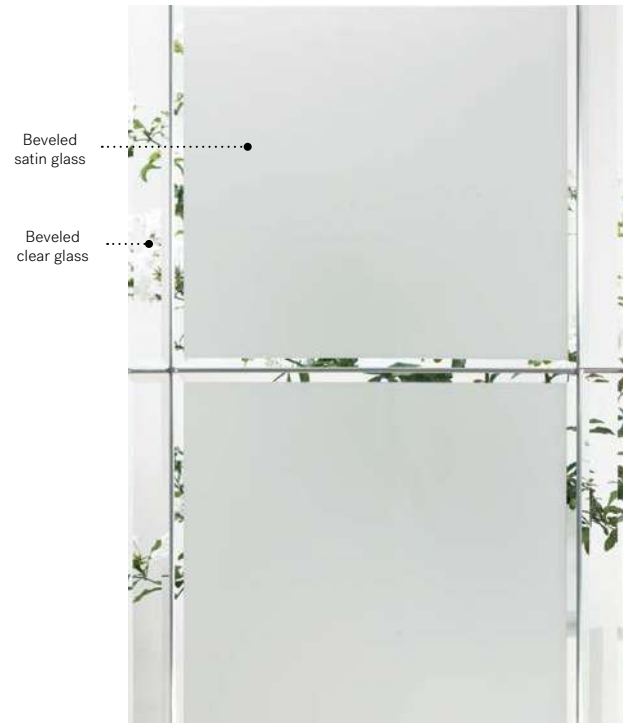

Opal

Opal is the result of a rich arrangement of beveled glass in a timeless style. Clear and Satin finish glass will ensure the privacy of your home while allowing light to flood in. The softness of its simple and symmetrical shapes will add elegance to your architecture.

Stained glass: Beveled clear glass and beveled Satin glass
Caming: Zinc
Frames: Contemporary, NovaPVC or stainable
Sidelites and transoms: Looks great accompanied by Satin finish glass
Available in custom sizes

Privacy level **3/5**
SEMI-PRIVATE

Frames	22" x 64"	22" x 48"	22" x 36"	7" x 64"	8" x 48"	8" x 36"
Contemporary	10-349-060-004	10-349-057-004	10-349-050-007	10-349-005-004	10-349-017-003	10-349-010-005
NovaPVC	10-349-060-001	10-349-057-001	10-349-050-001	10-349-005-001	10-349-017-001	10-349-010-001
Stainable	10-349-060-002	10-349-057-005	10-349-050-002	10-349-005-002	10-349-017-002	10-349-010-002