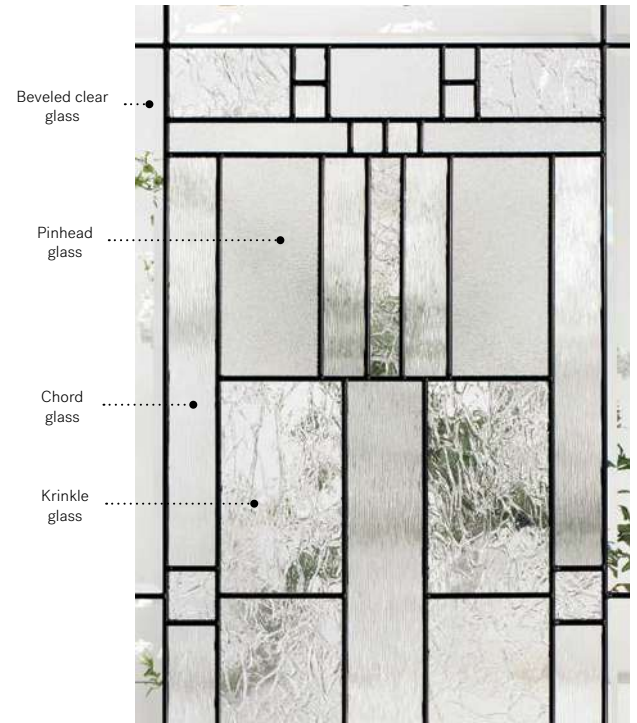

# Cachet

Cachet's Prairie-style design blends four striking textures to make your home stand out. On sunny days, enjoy a dazzling light effect in your entryway.

**Stained glass:** Beveled clear glass, Krinkle glass, Chord glass and Pinhead glass

**Caming:** Zinc or Patina

**Frames:** Contemporary, NovaPVC or stainable

**Sidelites and transoms:** Looks great accompanied by Pinhead glass

Available in custom sizes

Privacy level **3/5**  
SEMI-PRIVATE