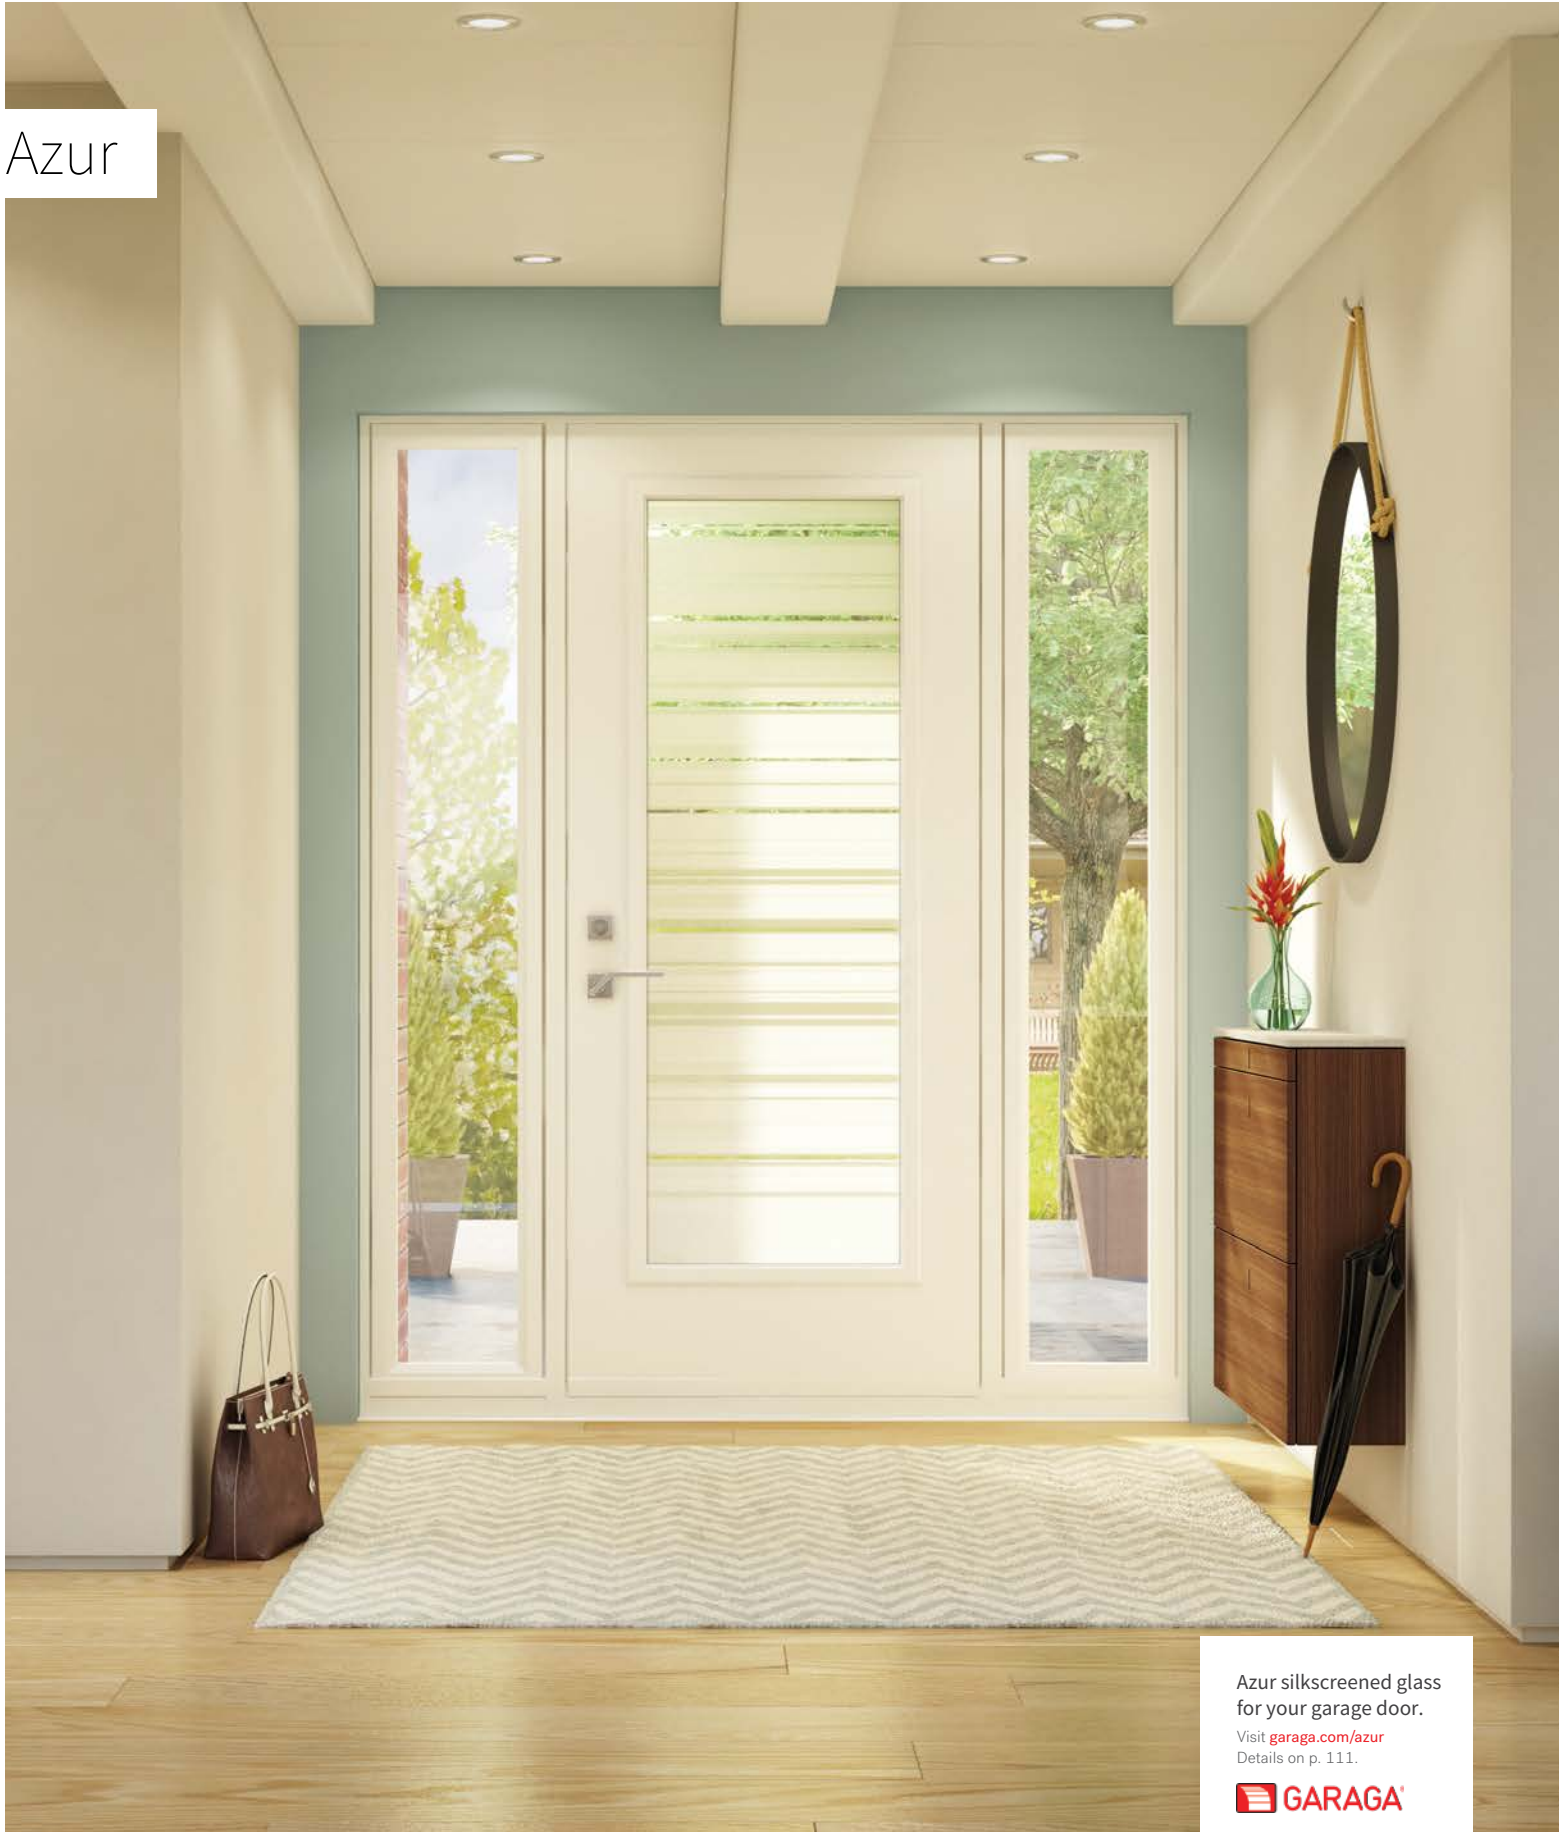

Azur

Azur silkscreened glass
for your garage door.

Visit garaga.com/azur
Details on p. 111.

Uno steel door. Azur 22" x 64" doorglass p.33. clear glass 13 7/8" x 79" sidelites.