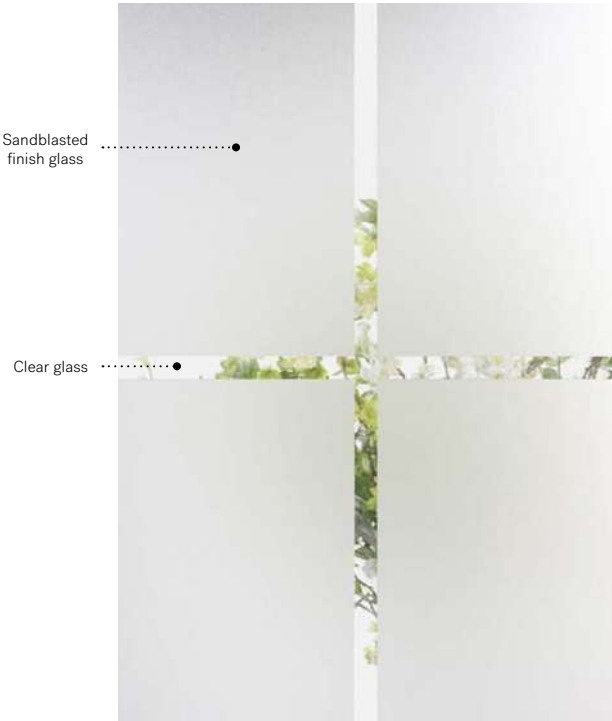

# Balance

Soho 2.4 m | 8 ft steel door p.19. Balance 22"×64" doorglass p.63.

NEW

# Balance

An homage to classic grills with a modern touch. Balance is composed of sandblasted finish glass showcasing elegant intersecting clear glass lines, offering both privacy and visibility. Though tailored for modern-farmhouse style homes, this model effortlessly transforms classic exteriors, infusing them with a fresh, updated look.