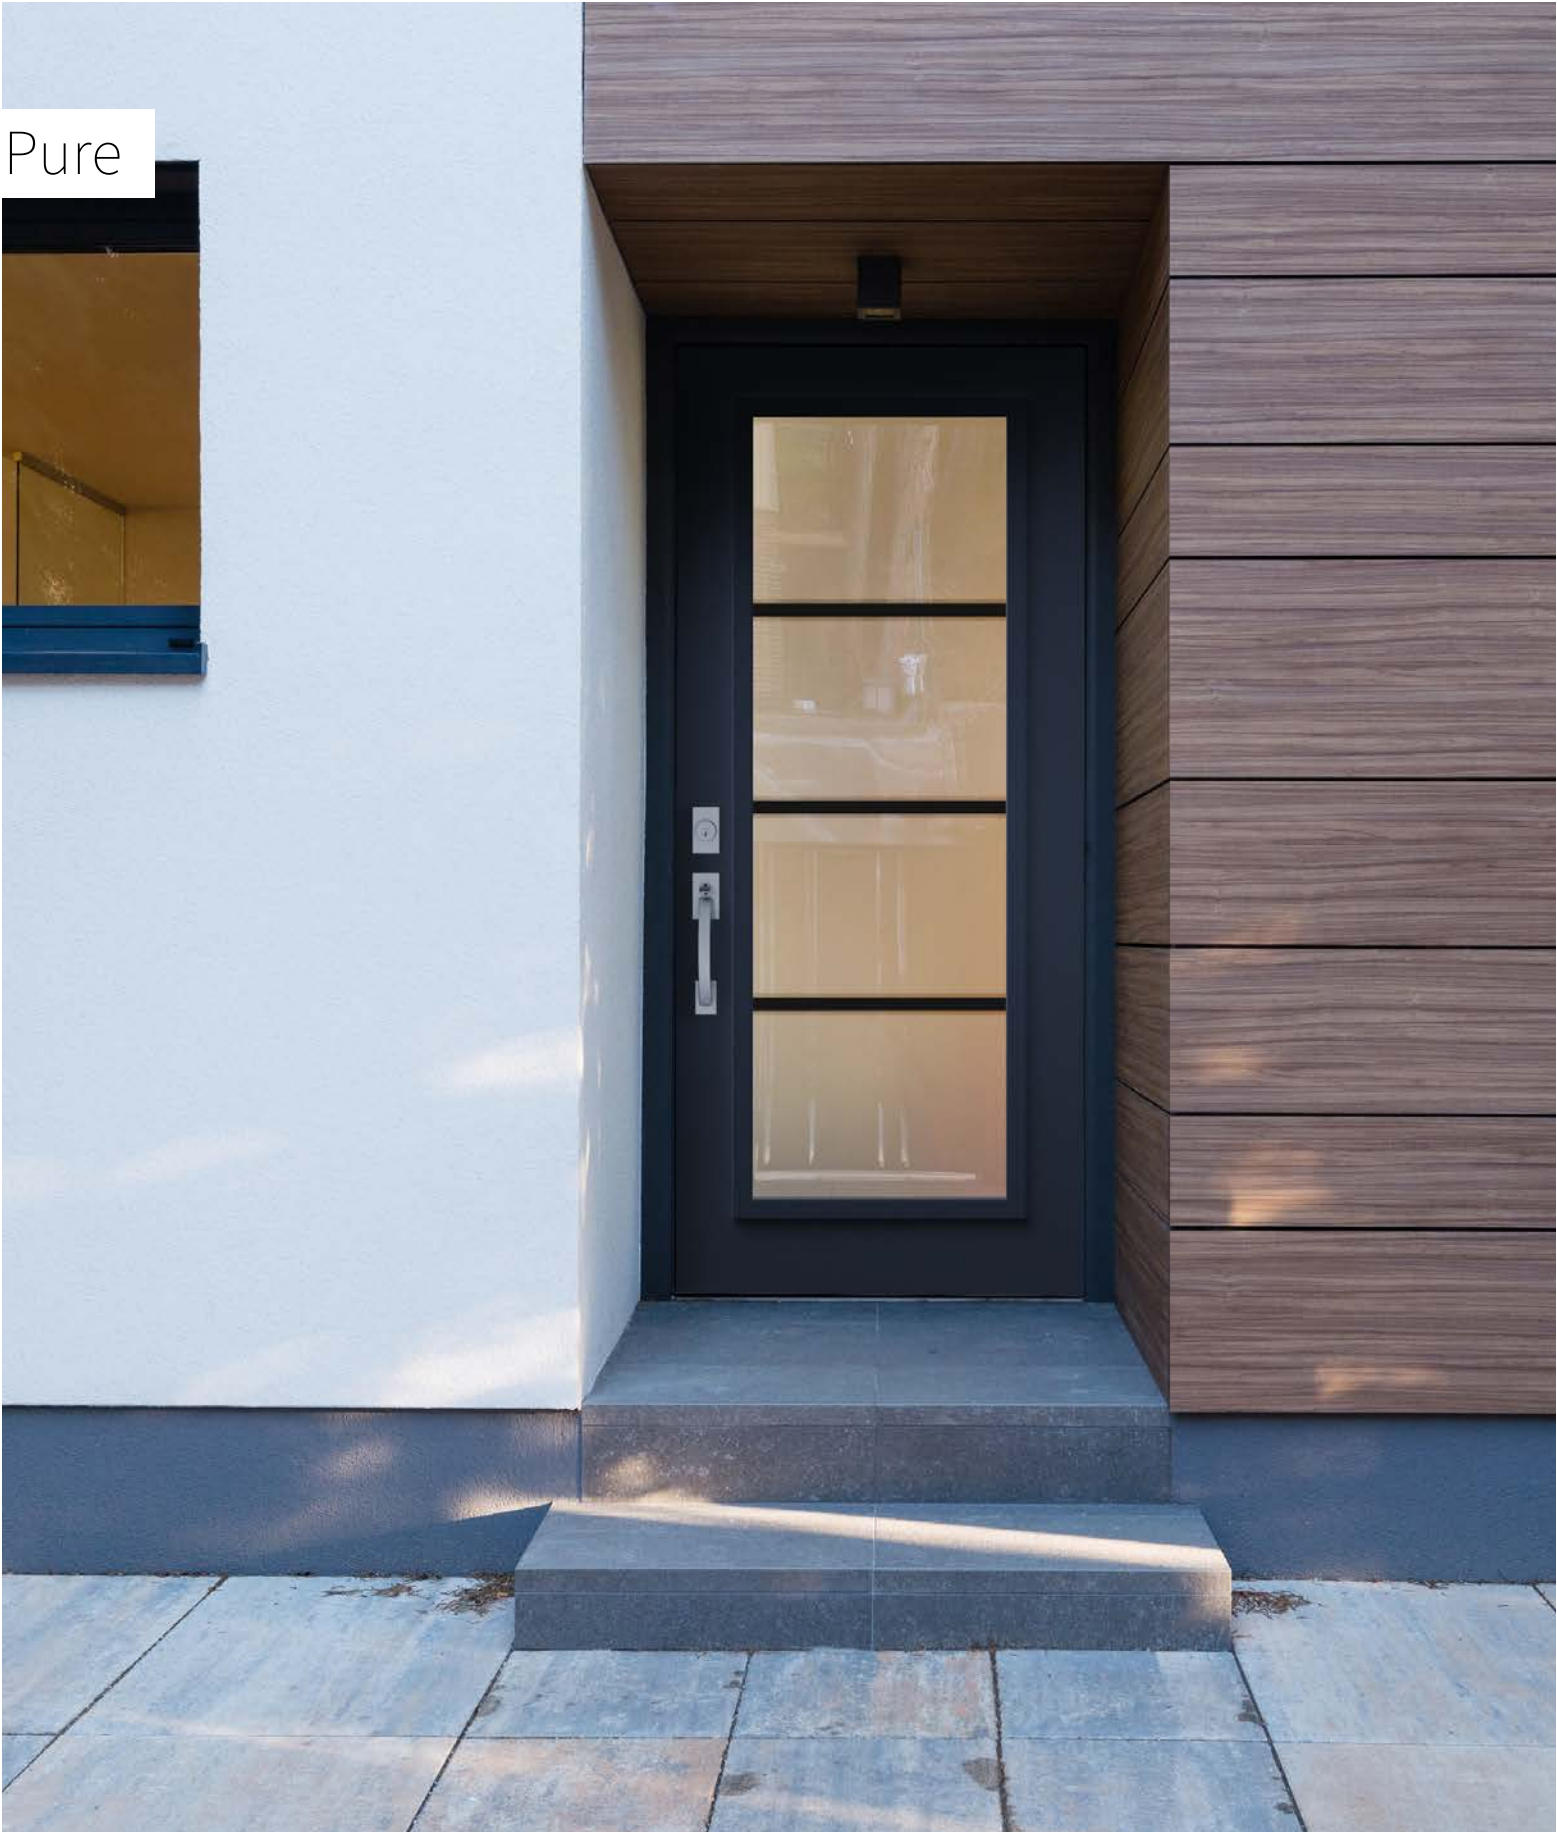

Pure

Uno steel door. Pure 22" x 64" doorglass p.51.