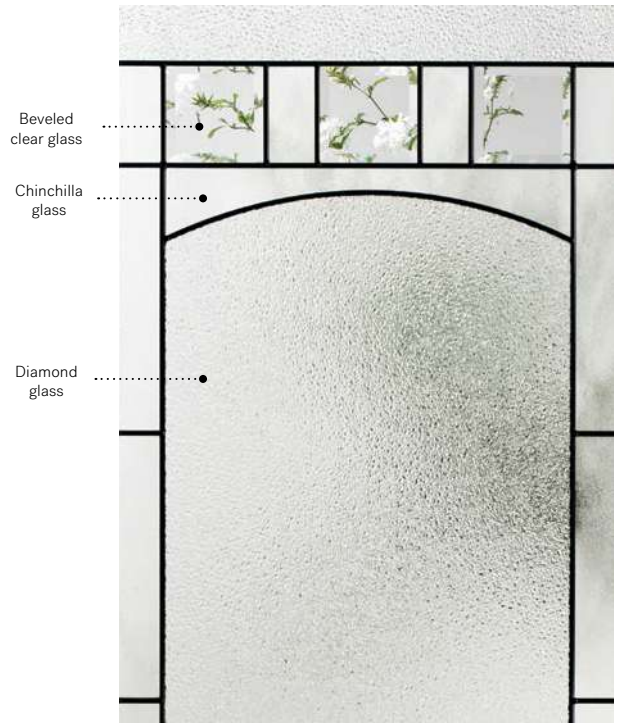

# Bistro

With its arched central piece crowned by beveled clear glass, Bistro offers a consistently classic and natural look. Bistro will rejuvenate any exterior.

**Stained glass:** Chinchilla glass, beveled clear glass and Diamond glass

**Caming:** Zinc or Patina

**Frames:** Contemporary, NovaPVC or stainable

**Sidelites and transoms:** Looks great accompanied by Chinchilla glass

Available in custom sizes

Privacy level

3/5

SEMI-PRIVATE

Frames	22" x 64"		22" x 48"		22" x 36"		22" x 17"		22" x 14 7/16"	
	Zinc	Pat.	Zinc	Pat.	Zinc	Pat.	Zinc	Pat.	Zinc	Pat.
Contemporary	10-258-060-010	012	10-258-057-011	013	10-258-050-011	013	10-258-259-007	009	10-258-260-007	001
NovaPVC	10-258-060-009	001	10-258-057-010	001	10-258-050-010	001	10-258-259-005	001	10-258-260-006	008
Stainable	10-258-060-011	005	10-258-057-012	005	10-258-050-012	006	10-258-259-008	004	N/A	