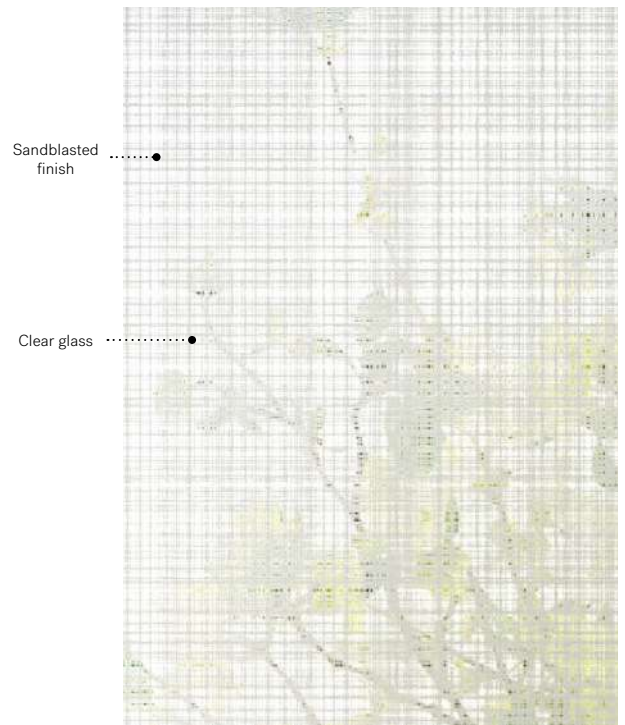

Textile

Textile offers a delicate texture of sandblasted finish fibers, intertwined to create privacy and to filter light. Textile pairs perfectly with natural materials and textures of wood and stone to create a rustic and warm atmosphere.

Silkscreened glass: sandblasted finish on clear glass
Frames: Contemporary or NovaPVC
Sidelites and transoms: Looks great accompanied by sandblasted finish or clear glass

Privacy level **2/5**
SEMI-PRIVATE

Frames	22"×64"	22"×48"	22"×36"	22"×14 7/16"
Contemporary	07-400-060-005	07-400-057-005	07-400-050-005	07-400-260-005
NovaPVC	07-400-060-001	07-400-057-001	07-400-050-001	07-400-260-001

Frames	7"×64"	8"×48"	8"×36"
Contemporary	07-400-005-005	07-400-017-005	07-400-010-005
NovaPVC	07-400-005-001	07-400-017-001	07-400-010-001