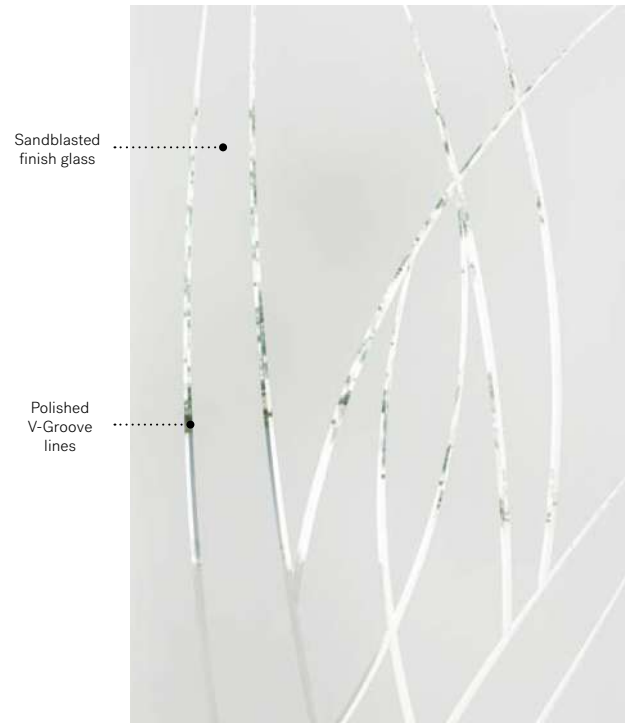

# Alys

Alys' V-Groove design suggests motion and is at once natural and abstract, bringing your entryway to life with its dynamic composition.

**V-Groove:** Polished V-Groove lines on sandblasted finish glass

**Frames:** Contemporary, NovaPVC or stainable

**Sidelites and transoms:** Looks great accompanied by sandblasted finish glass

Available in custom sizes

Sandblasted finish glass

Polished V-Groove lines

Privacy level