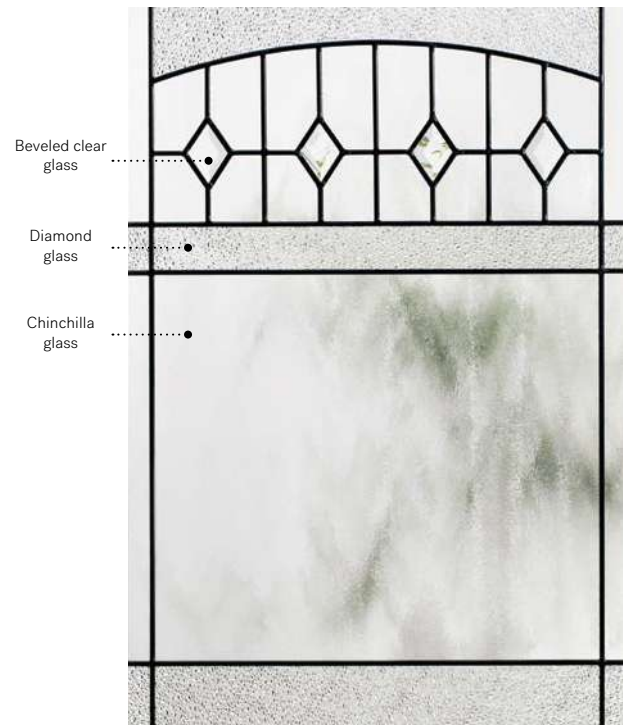

Liano

Stylish and warm, Liano is both classic and minimalist. Enjoy a sparkling light effect in your entryway thanks to the beveled diamonds in its camber top.

Stained glass: Chinchilla glass, beveled clear glass and Diamond glass

Caming: Patina

Frames: Contemporary, NovaPVC or stainable

Sidelites and transoms: Looks great accompanied by Chinchilla glass

Available in custom sizes

Privacy level

4/5
PRIVATE

Frames 22" x 48"
Contemporary 10-324-057-006
NovaPVC 10-324-057-003
Stainable 10-324-057-004

Frames 22" x 36"
Contemporary 10-324-050-009
NovaPVC 10-324-050-001
Stainable 10-324-050-002

Frames 22" x 14 7/16"
Contemporary 10-324-260-001
NovaPVC N/A
Stainable N/A

Frames 8" x 48"
Contemporary 10-324-017-006
NovaPVC 10-324-017-001
Stainable 10-324-017-002

Frames 8" x 36"
Contemporary 10-324-010-008
NovaPVC 10-324-010-001
Stainable 10-324-010-002