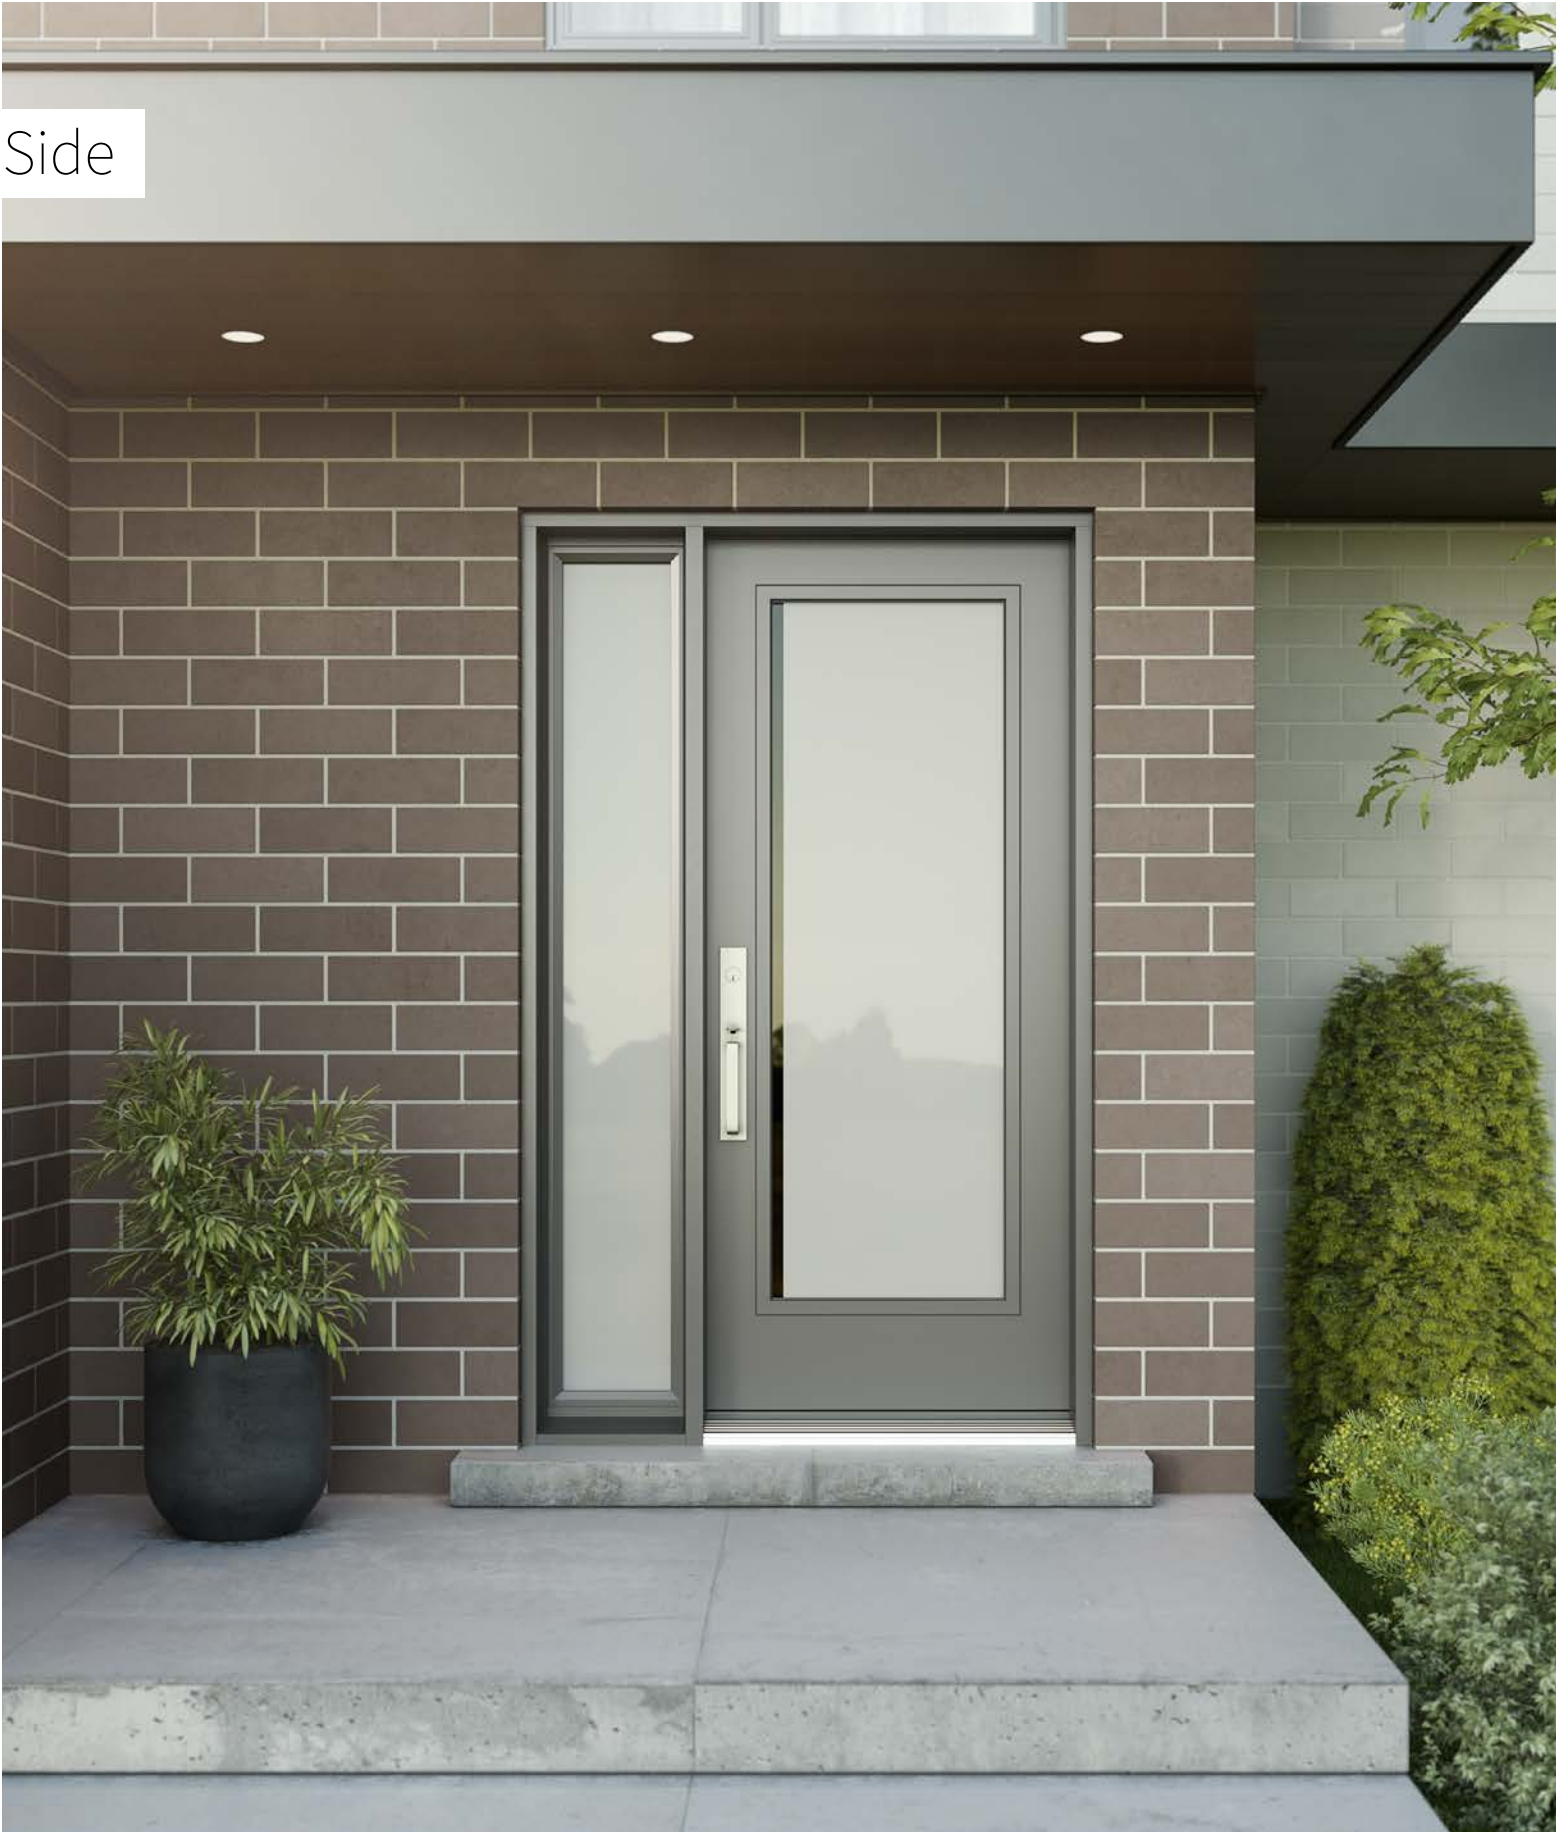

Side

Uno steel door. Side 22" x 64" left doorglass p.55. sandblasted finish glass sidelite.