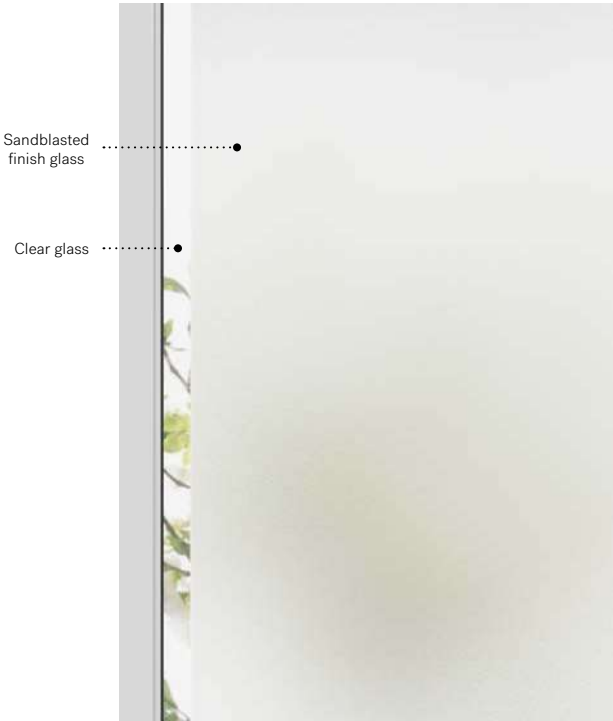

Side

The Side model combines privacy and visibility thanks to its sandblasted finish glass and subtle clear stripe on one side. This minimalist detail blends in with the simple, asymmetrical volumes of contemporary-style architecture. Side is the perfect choice for townhouses or multi-unit homes. Available in right or left versions.

Sandblasted finish glass
Clear glass

- **Silkscreened glass:** sandblasted finish on clear glass
- **Frames:** Contemporary or NovaPVC
- **Orientation:** Available in left and right versions as seen from outside
- **Sidelites and transoms:** Looks great accompanied by sandblasted finish or clear glass

Privacy level **4/5**
PRIVATE