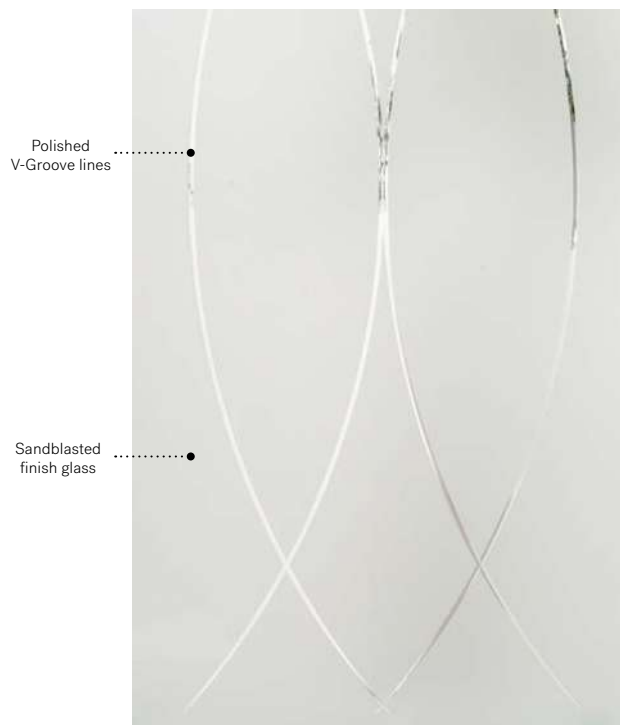

# Verso

With its simple and elegant intersecting lines, Verso is a timeless homage to the art of glass cutting.

**V-Groove:** Polished V-Groove lines on sandblasted finish glass  
**Frames:** Contemporary, NovaPVC or stainable  
**Sidelites and transoms:** Looks great accompanied by sandblasted finish glass  
 Available in custom sizes