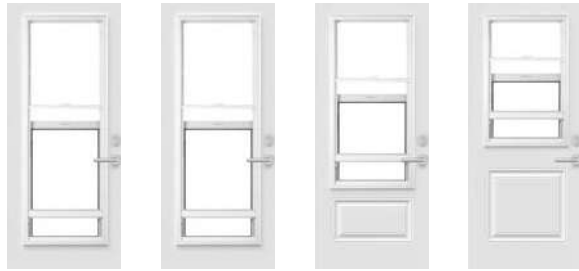

Clear glass — Low E/Argon

- 22"×64"
  24-079-060-002
- 20"×64"
  24-079-038-002
- 22"×48"
  24-079-057-001
- 22"×36"
  24-079-050-001