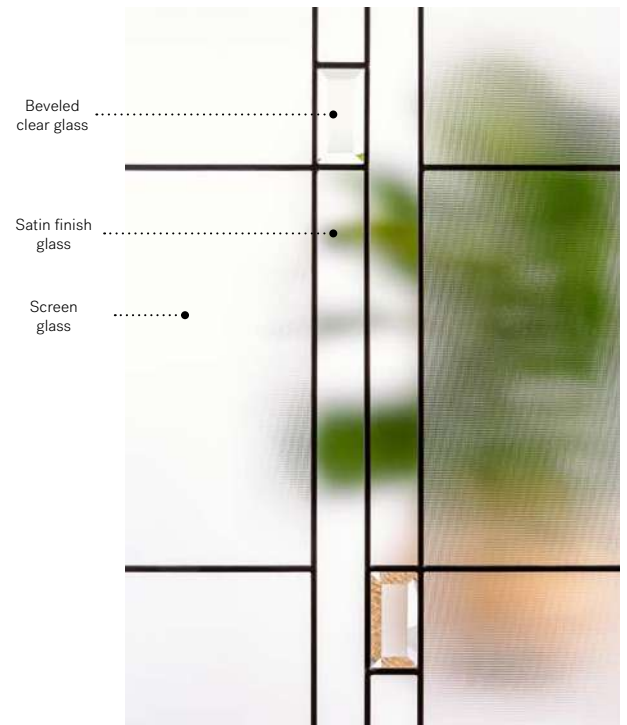

Arima

Arima is the perfect choice for classic style homes. This model fits particularly well in entrances with symmetrical composition — a look that can be achieved with carefully placed exterior light fixtures or with some well chosen decorative objects.

Stained glass: Satin finish glass, beveled clear glass and Screen glass

Caming: Patina

Frames: Contemporary or NovaPVC

Sidelites and transoms: Looks great accompanied by satin finish or Screen glass
Available in custom sizes

Privacy level

4/5

PRIVATE

Contemporary 10-386-060-002
NovaPVC 10-386-060-001

Contemporary 10-386-005-002
NovaPVC 10-386-005-001