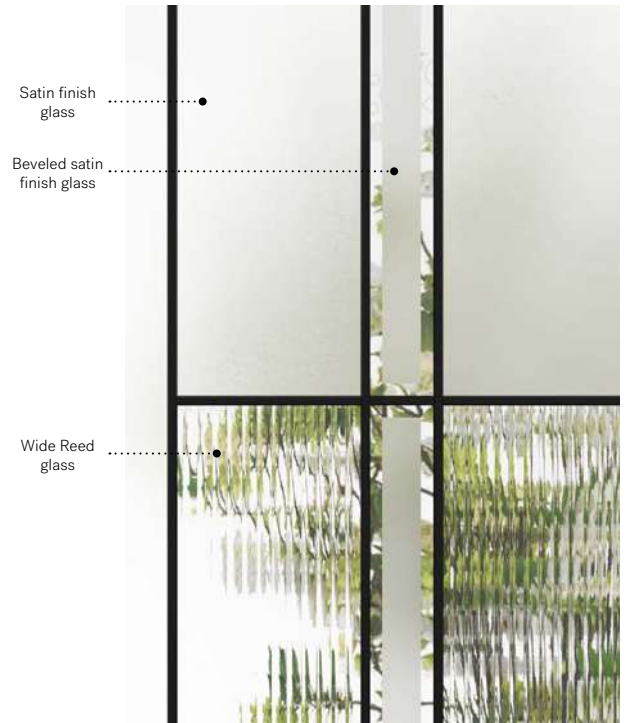

Nobel

A sophisticated looking stained glass designed for today's architectural styles. This model expresses all its nobility thanks to a bold composition and contrasting textures. Nobel will enhance contemporary or classic style single-family homes.

Stained glass: Satin finish glass, beveled satin finish glass and Wide Reed glass
Caming: ¼" wide flat Patina caming
Frames: Contemporary or NovaPVC
Sidelites and transoms: Looks great accompanied by satin finish glass
Available in custom sizes

Privacy level **3/5**
SEMI-PRIVATE

Frames	22"×64"	22"×48"	22"×36"	7"×64"	8"×48"	8"×36"
Contemporary	10-395-060-005	10-395-057-005	10-395-050-005	10-395-005-005	10-395-017-005	10-395-010-005
NovaPVC	10-395-060-001	10-395-057-001	10-395-050-001	10-395-005-001	10-395-017-001	10-395-010-001