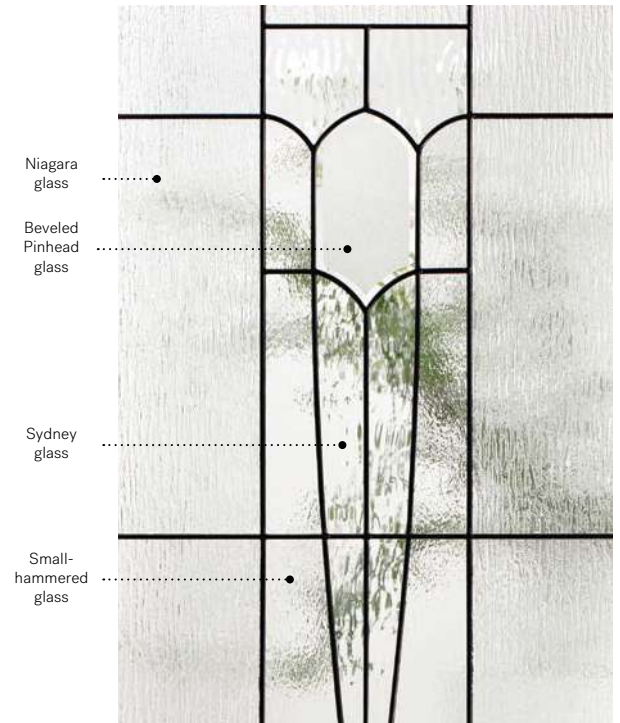

# Mistral

A nod to Art Nouveau illustrations, Mistral is a tableau of simple, slender shapes.

**Stained glass:** Niagara glass, Sydney glass, beveled Pinhead glass and Small-hammered glass

**Caming:** Zinc or Patina

**Frames:** NovaPVC or stainable

**Sidelites and transoms:** Looks great accompanied by Niagara glass

Available in custom sizes

Privacy level

3/5

SEMI-PRIVATE

Frames	22" x 64"	22" x 48"	22" x 36"	22" x 17"	22" x 14 7/16"
NovaPVC	10-310-060	10-310-057	10-310-050	10-310-259	10-310-260
Stainable	10-310-060	10-310-057	10-310-050	10-310-259	N/A
	Zinc Pat. 006 001	Zinc Pat. 007 001	Zinc Pat. 008 001	Zinc Pat. 006 001	Zinc Pat. 006 001
	009 005	009 004	010 006	008 004	