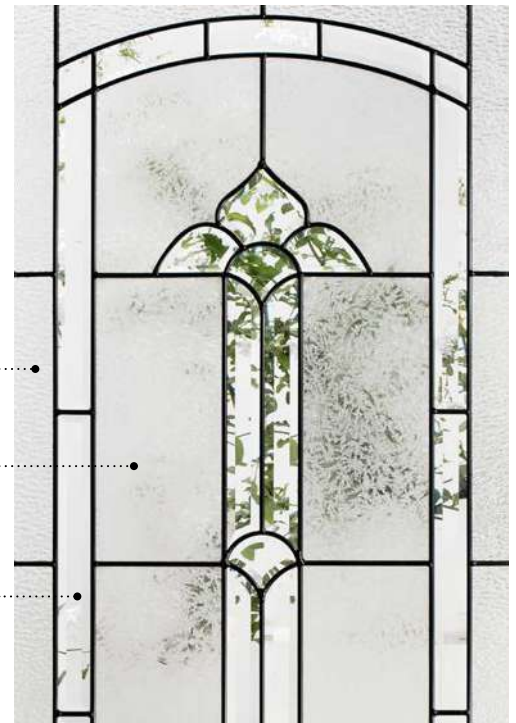

Cathedrale

The curved top and solid frame showcase a large number of beveled pieces that give this refined stained glass model a rich and classic look.

Stained glass: Granite glass, Glue Chip glass and beveled clear glass

Caming: Zinc or Patina

Frames: NovaPVC or stainable

Sidelites and transoms: Looks great accompanied by Granite glass

Available in custom sizes

Granite glass
Glue Chip glass
Beveled clear glass

Privacy level

2/5

SEMI-PRIVATE

		Zinc	Pat.
NovaPVC	10-036-060	012	003
Stainable	10-036-060	018	005

		Zinc	Pat.
NovaPVC	10-036-057	012	003
Stainable	10-036-057	020	011

		Zinc	Pat.
NovaPVC	10-036-050	015	005
Stainable	10-036-050	020	006

		Zinc	Pat.
NovaPVC	10-036-005	011	009
Stainable	10-036-005	016	004

		Zinc	Pat.
NovaPVC	10-036-017	010	002
Stainable	10-036-017	015	008

		Zinc	Pat.
NovaPVC	10-036-010	011	003
Stainable	10-036-010	019	004