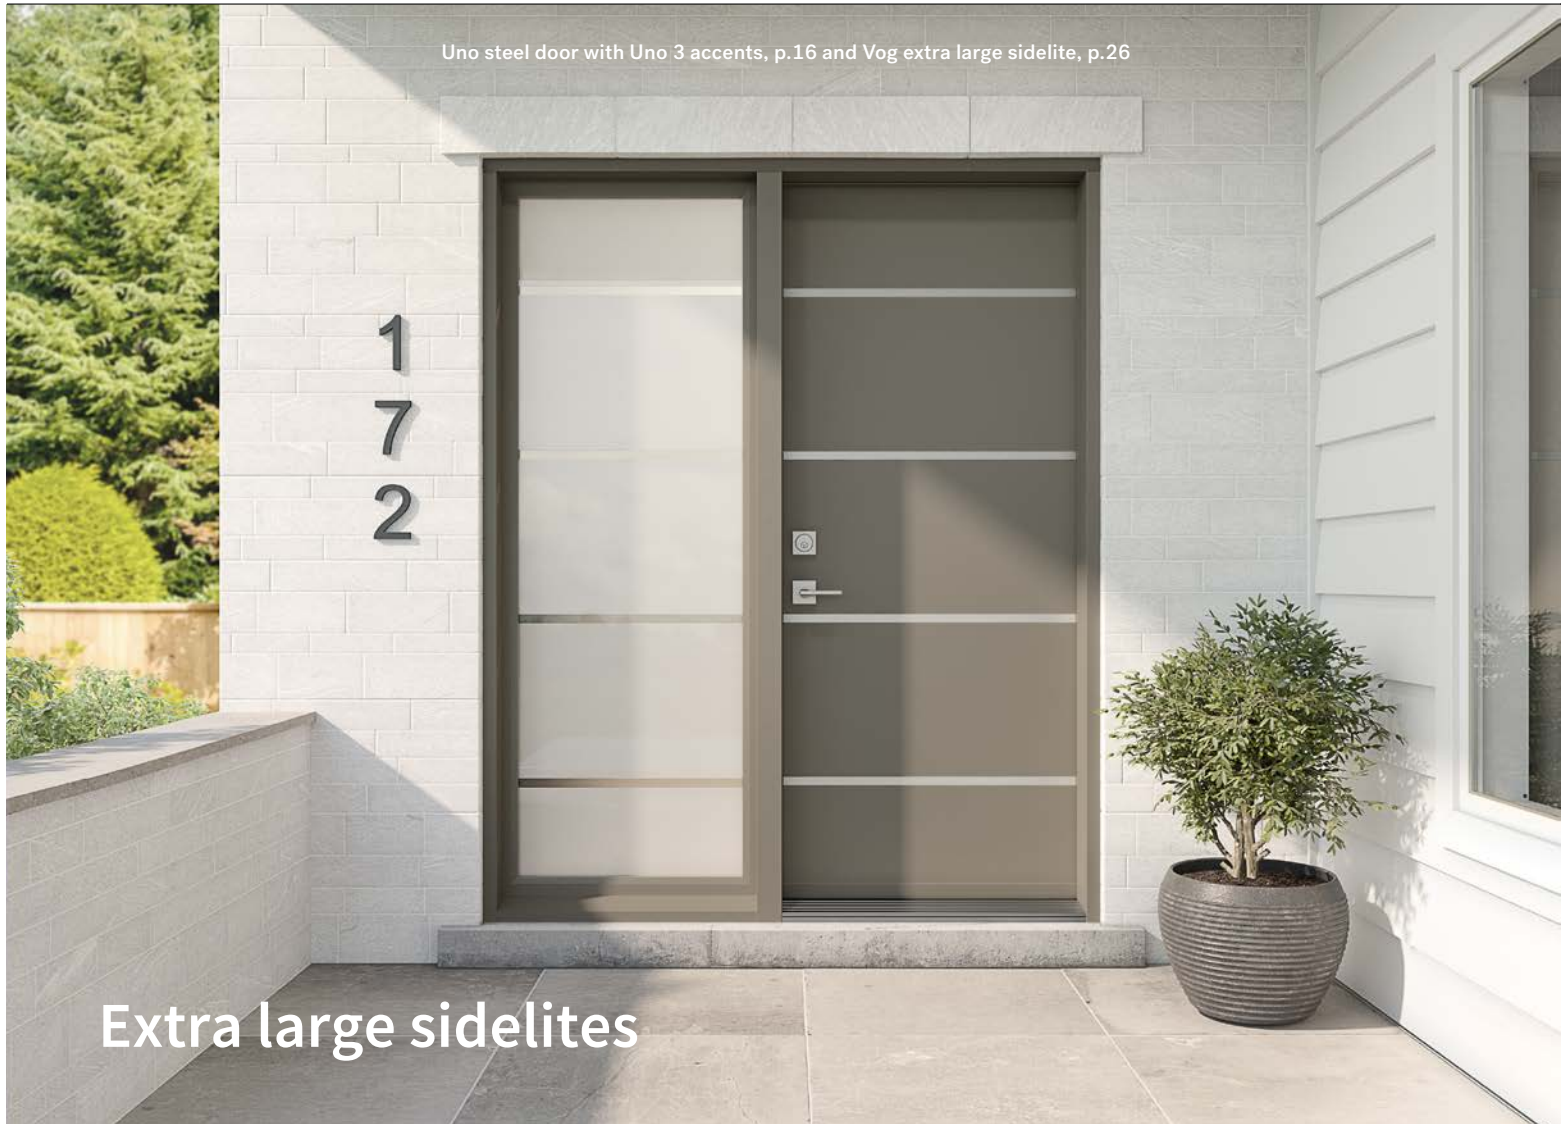

Uno steel door with Uno 3 accents, p.16 and Vog extra large sidelite, p.26

Extra large sidelites