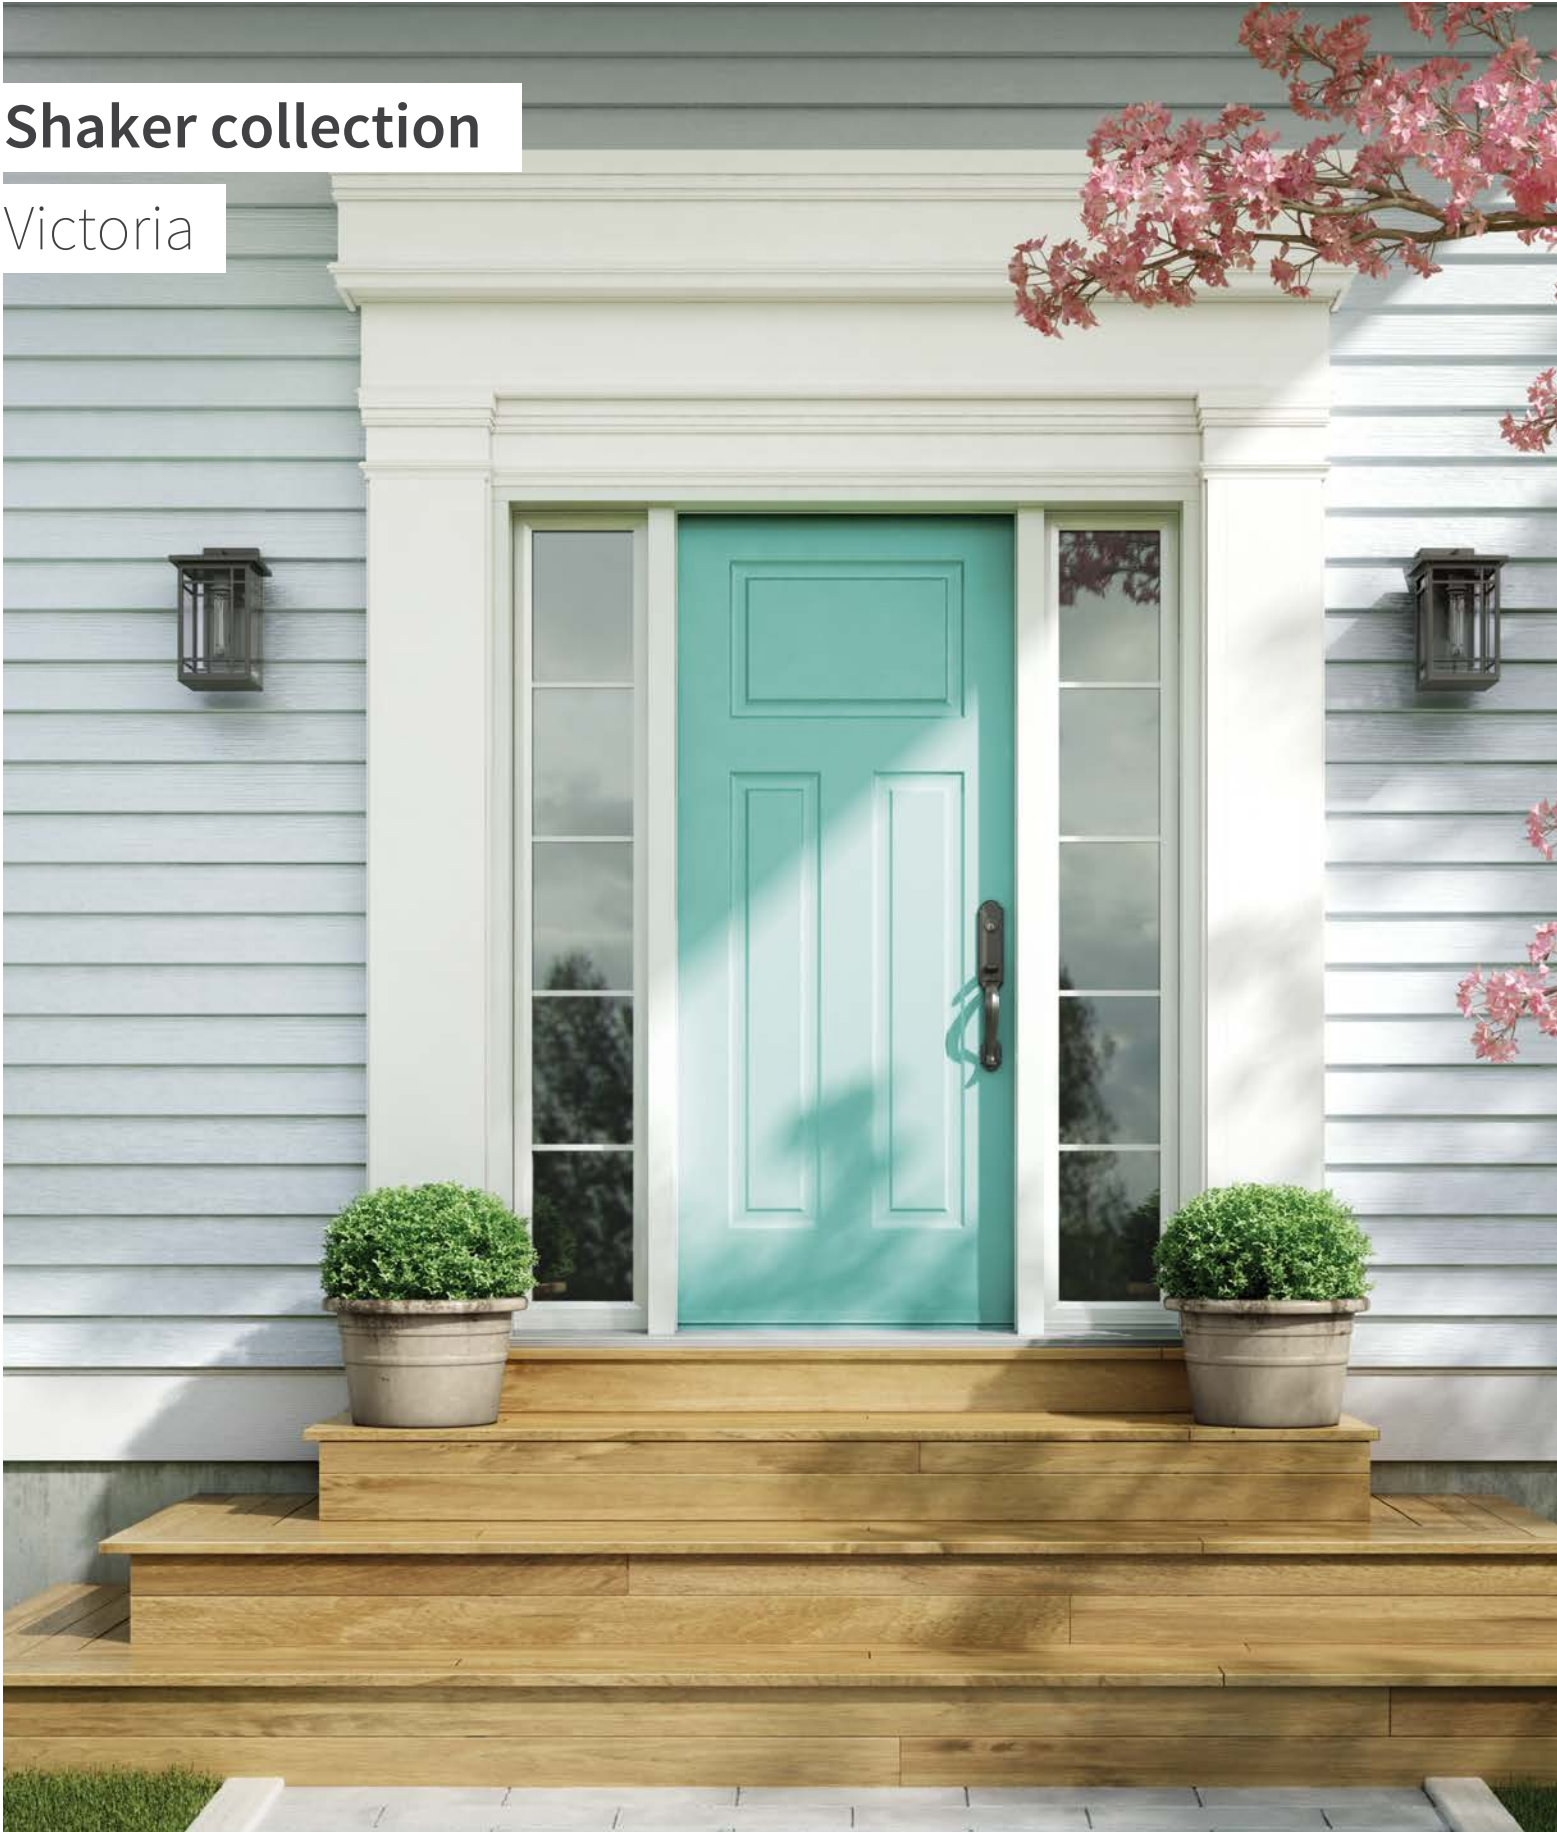

Shaker collection

Victoria

Victoria Shaker steel door p.19. clear glass sidelites with grilles p.109.