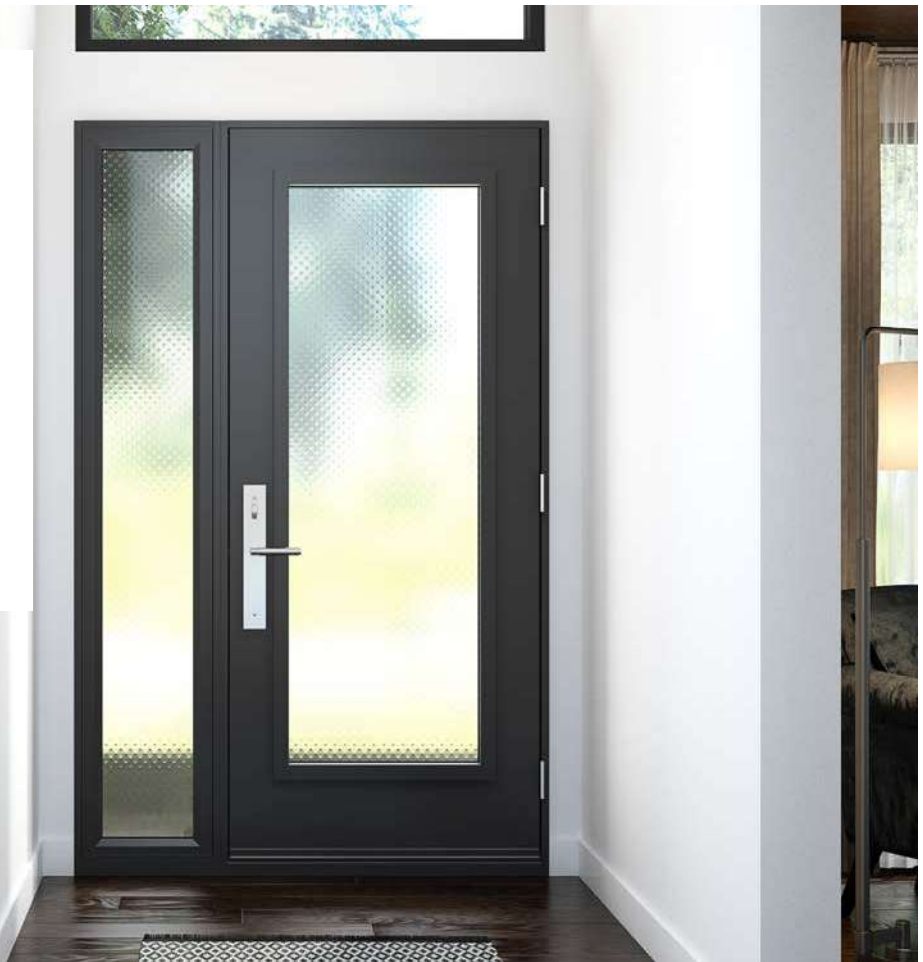

Texture, light and privacy

Textured glass

Customize your space with striking textures or even classic clear glass. There's a myriad of patterns available, depending on the level of privacy and light you need. Textured glass can be paired with any Novatech door and added to your entrance's sidelites and transoms.

Fluid SEMI-PRIVATE **3/5**