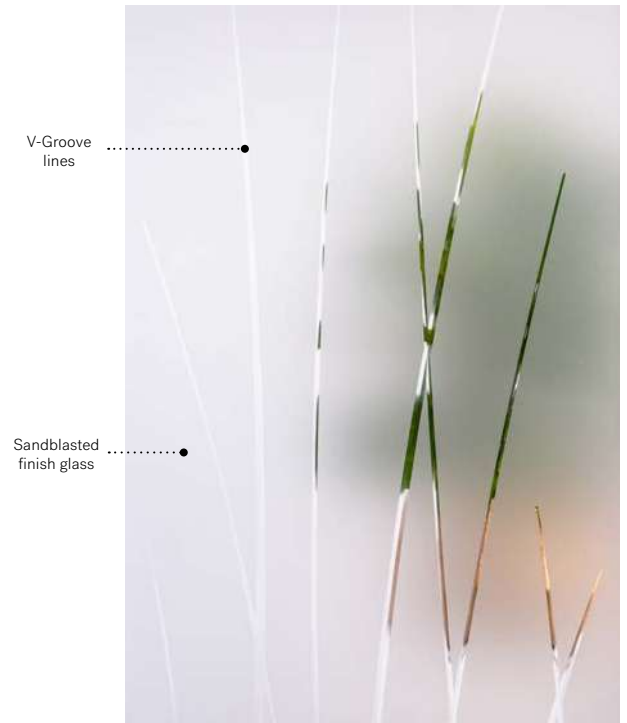

Emori

Emori is a subtle and elegant design inspired by nature. With overlapping polished V-Groove lines, Emori provides both a high degree of privacy and visibility to the outside. This model is a great match with country-style or classic style homes.

V-Groove: sandblasted finish glass with polished V-Groove lines
Frames: Contemporary or NovaPVC
Sidelites and transoms: Looks great accompanied by sandblasted finish glass
Available in custom sizes

Privacy level **4/5**
PRIVATE

Frames	22"×80"	22"×64"	22"×48"	22"×36"	22"×17"	22"×14 7/16"
Contemporary	06-384-064-002	06-384-060-002	06-384-057-002	06-384-050-002	06-384-259-002	06-384-260-002
NovaPVC	06-384-064-001	06-384-060-001	06-384-057-001	06-384-050-001	06-384-259-001	06-384-260-001

Frames	7"×64"	8"×48"	8"×36"
Contemporary	06-384-005-002	06-384-017-002	06-384-010-002
NovaPVC	06-384-005-001	06-384-017-001	06-384-010-001